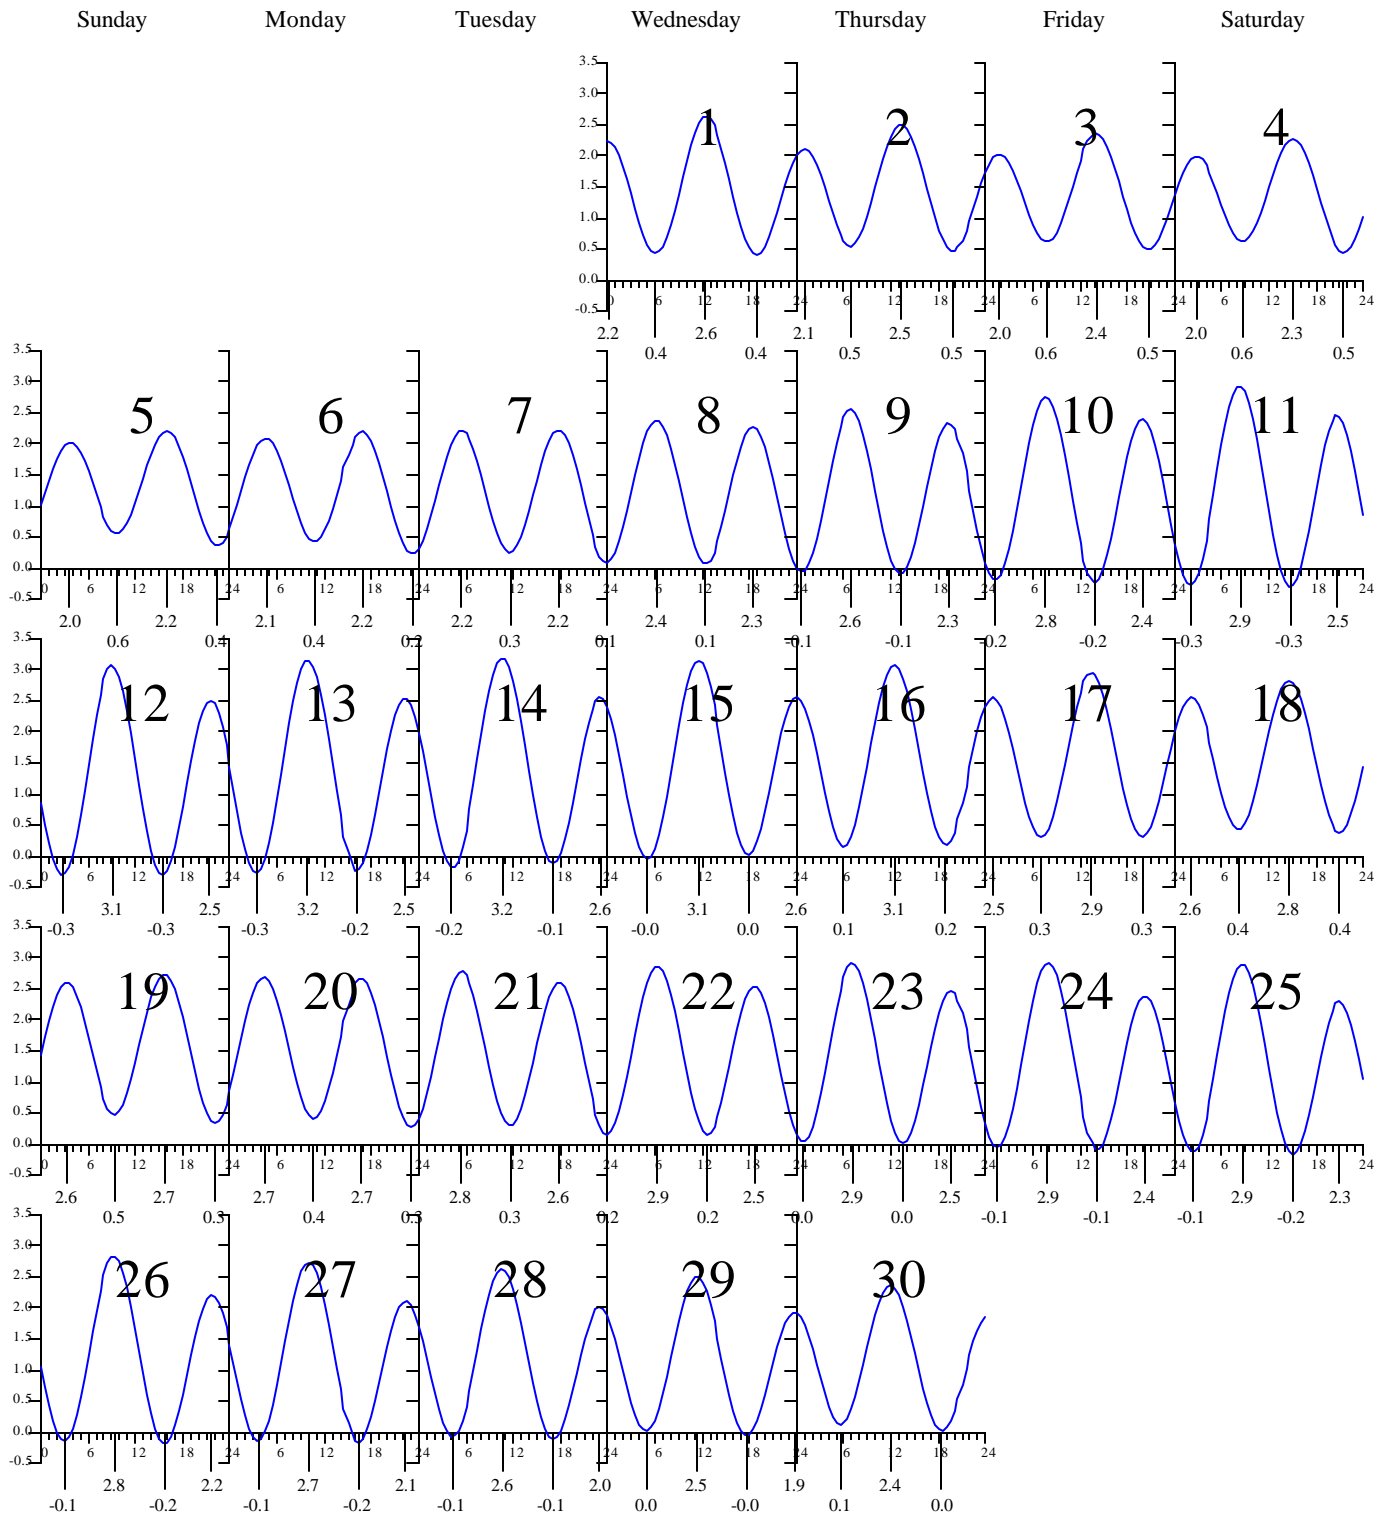

HAMPTON ROADS, Virginia — Nov 2000

EASTERN STANDARD TIME.

Heights are in FEET above MEAN LOW WATER.
0000 or 2400 is midnight, 1200 is noon.