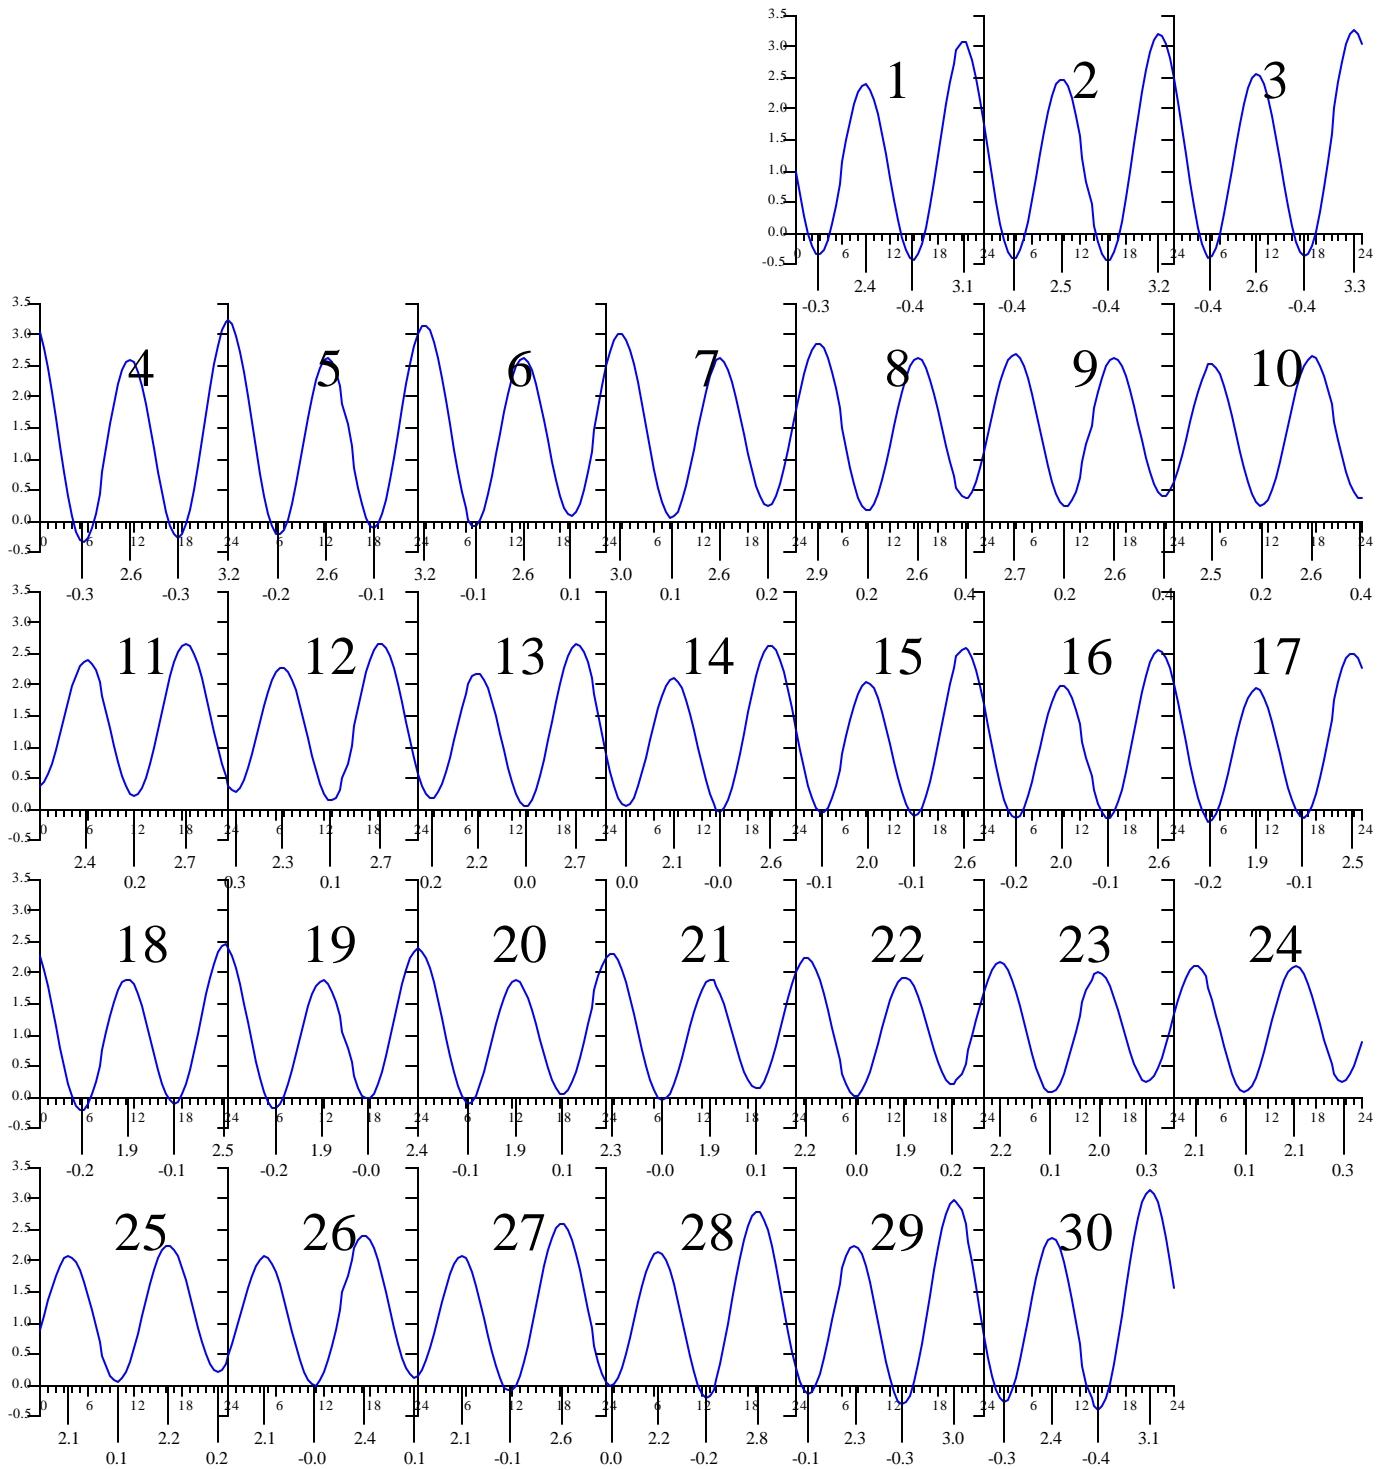

HAMPTON ROADS, Virginia — Jun 2000

EASTERN DAYLIGHT TIME.

Sunday

Monday

Tuesday

Wednesday

Thursday

Friday

Saturday

Heights are in FEET above MEAN LOW WATER.
0000 or 2400 is midnight, 1200 is noon.