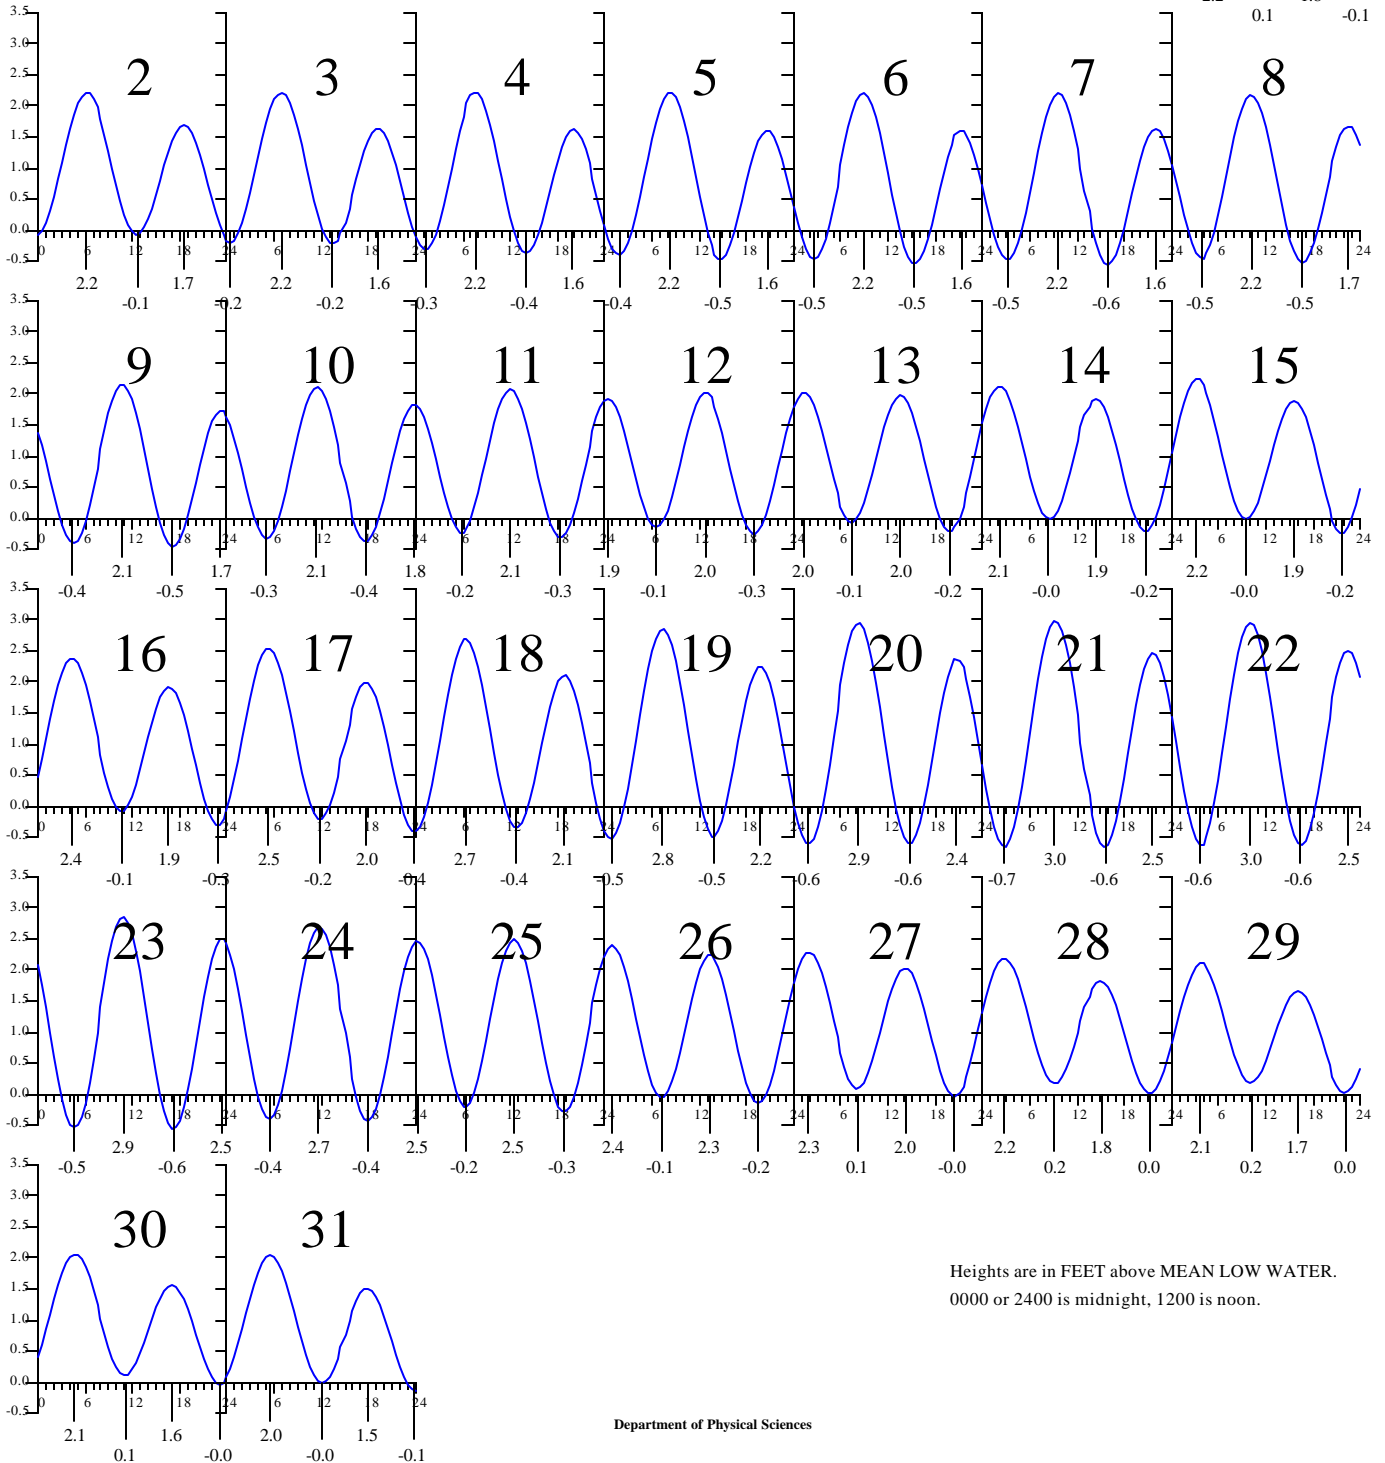

HAMPTON ROADS, Virginia — Jan 2000

EASTERN STANDARD TIME.

Sunday

Monday

Tuesday

Wednesday

Thursday

Friday

Saturday

Heights are in FEET above MEAN LOW WATER.
0000 or 2400 is midnight, 1200 is noon.