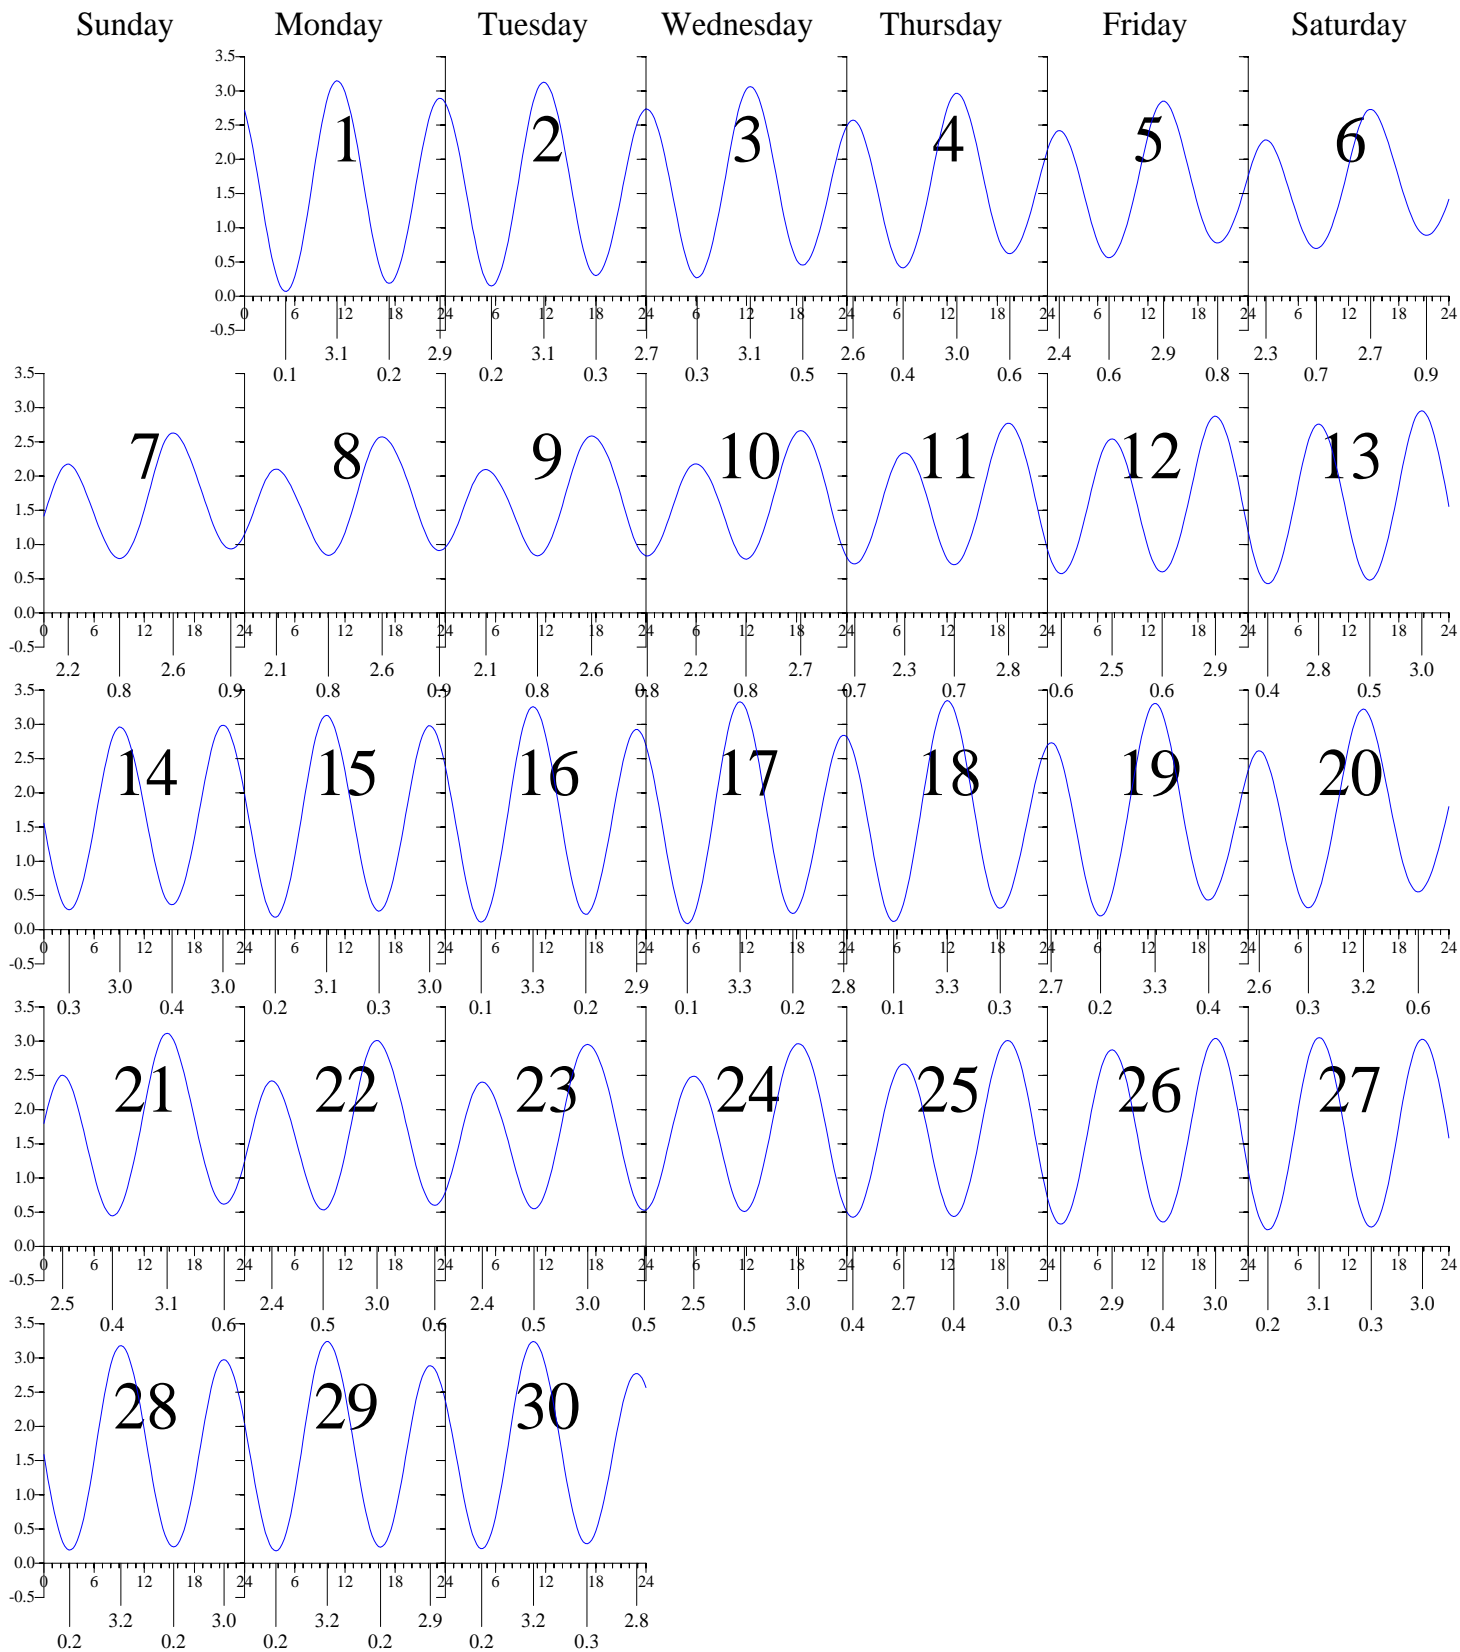

GLOUCESTER POINT, VA — Sep 2008 EASTERN DAYLIGHT TIME.

Heights are in FEET above MEAN LOWER LOW WATER.
0 and 24 are midnight, 12 is noon.