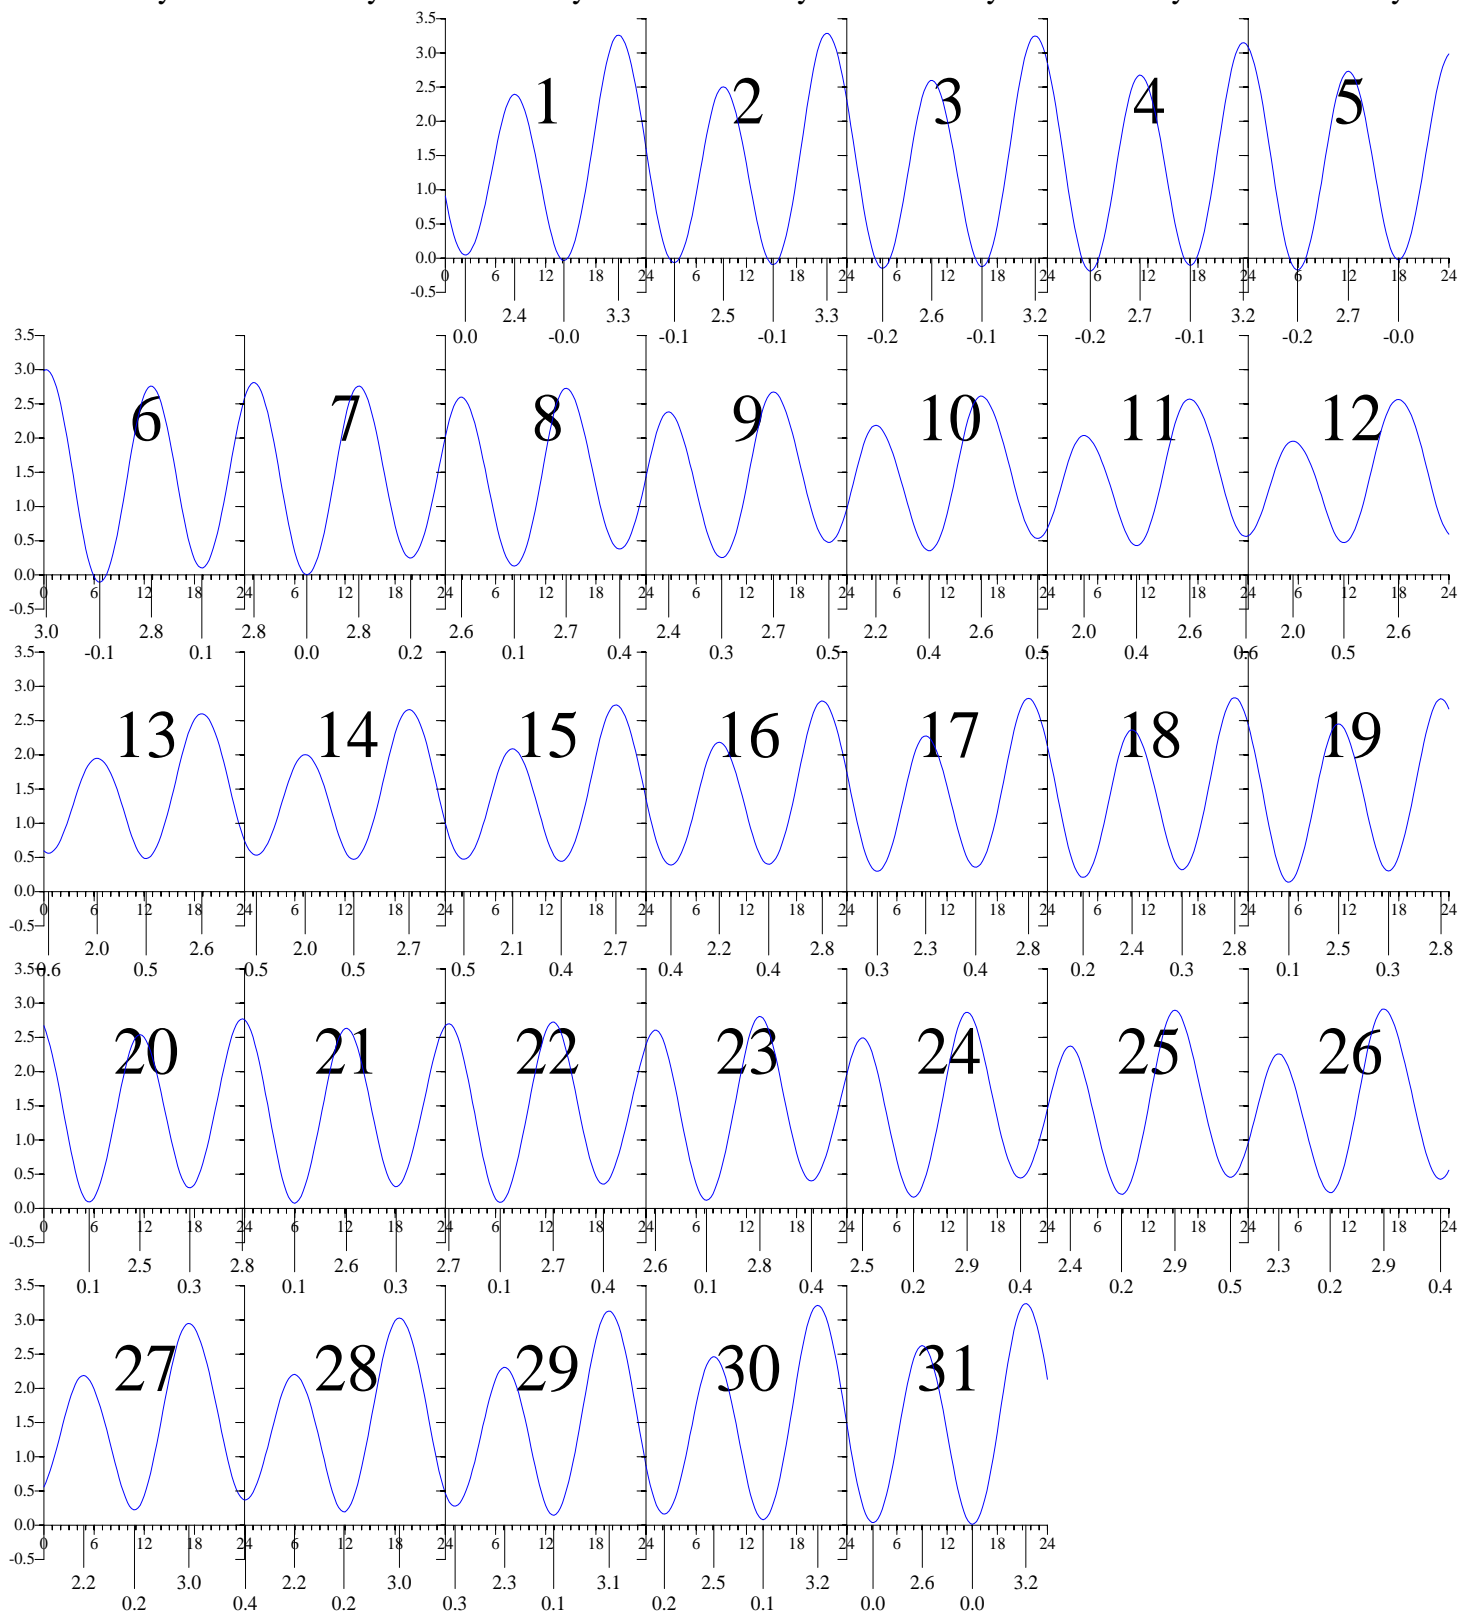

GLOUCESTER POINT, VA — Jul 2008 EASTERN DAYLIGHT TIME.

Sunday

Monday

Tuesday

Wednesday

Thursday

Friday

Saturday

Heights are in FEET above MEAN LOWER LOW WATER.
0 and 24 are midnight, 12 is noon.