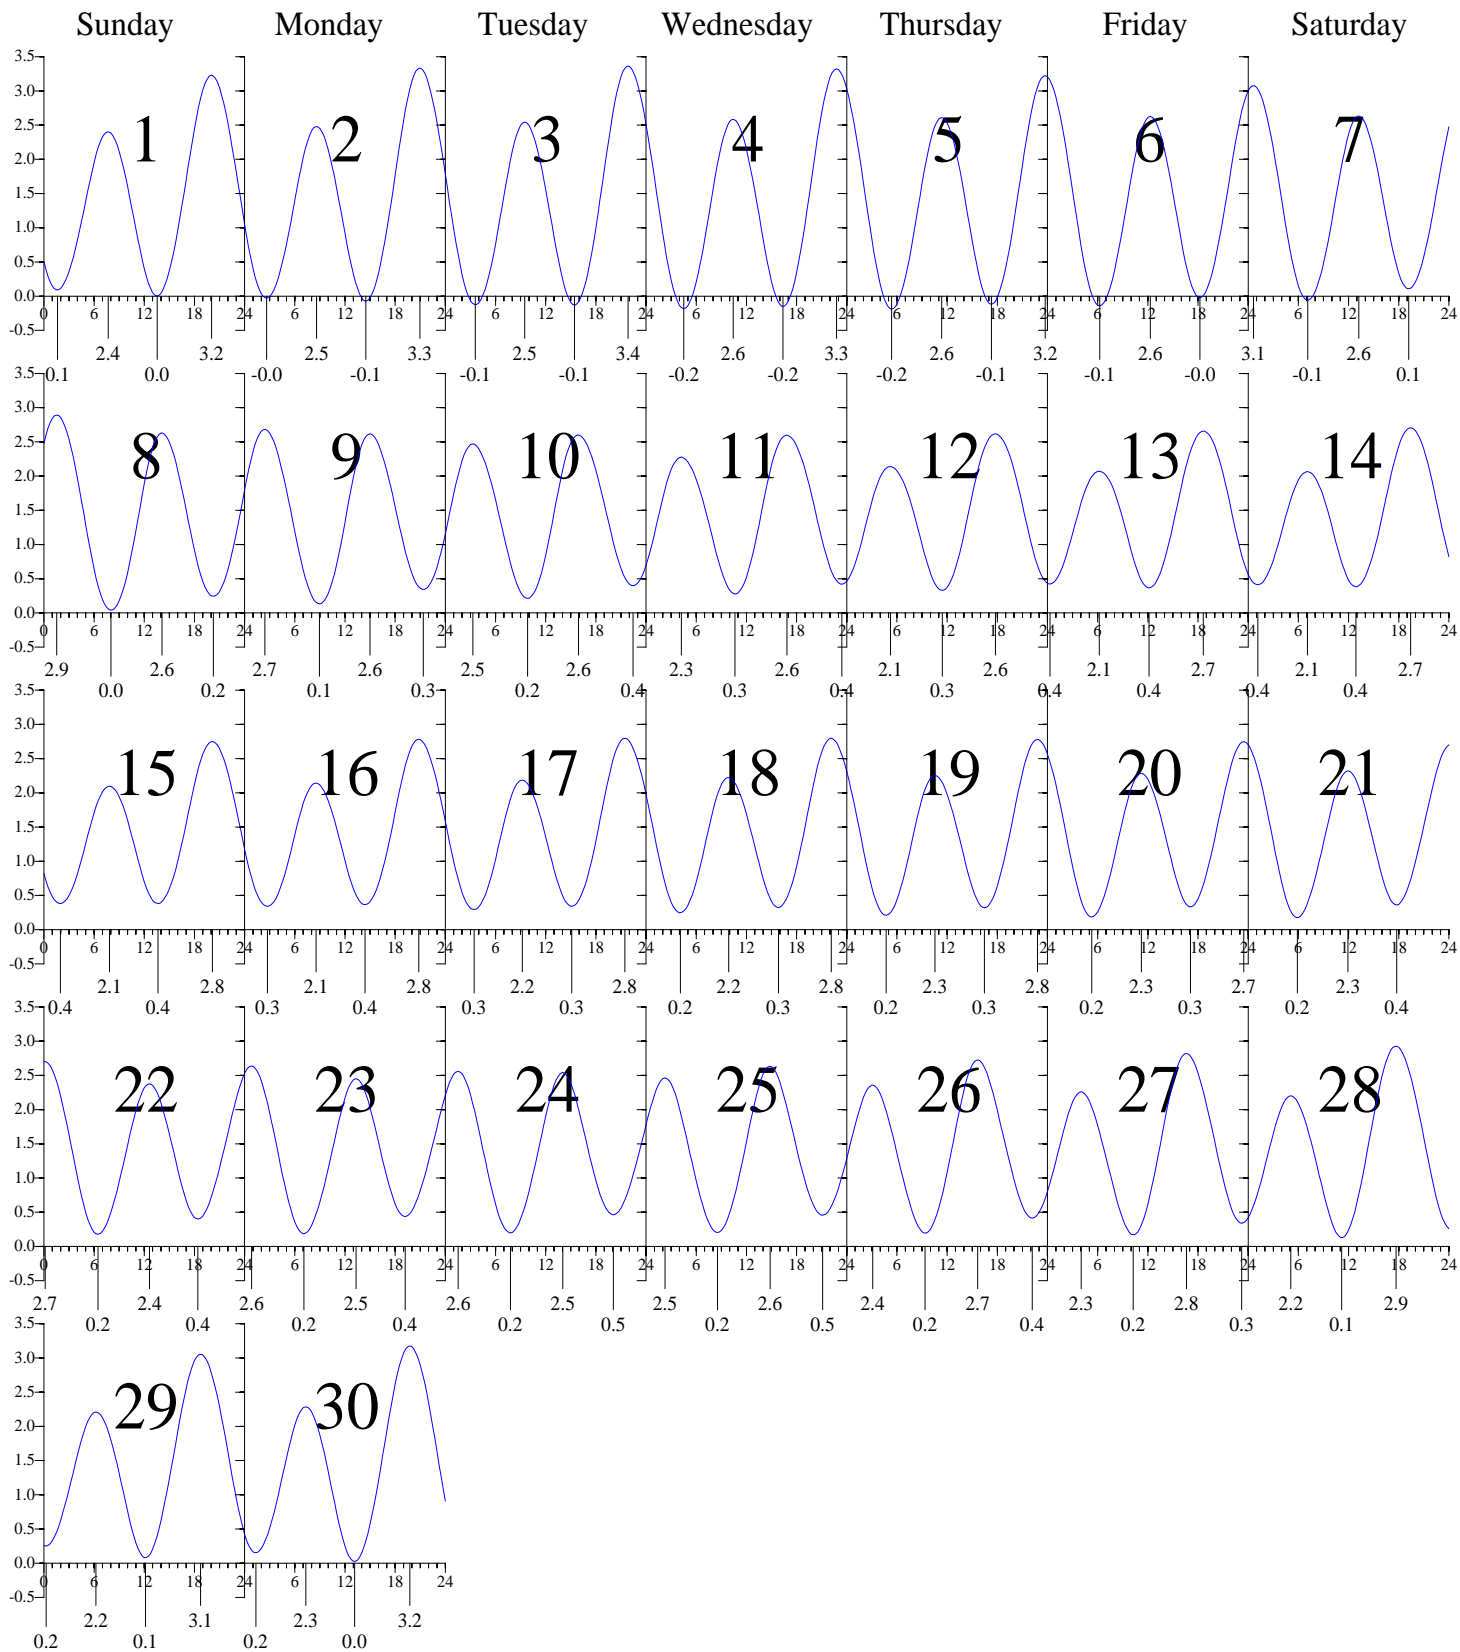

GLOUCESTER POINT, VA — Jun 2008 EASTERN DAYLIGHT TIME.

Heights are in FEET above MEAN LOWER LOW WATER.
0 and 24 are midnight, 12 is noon.