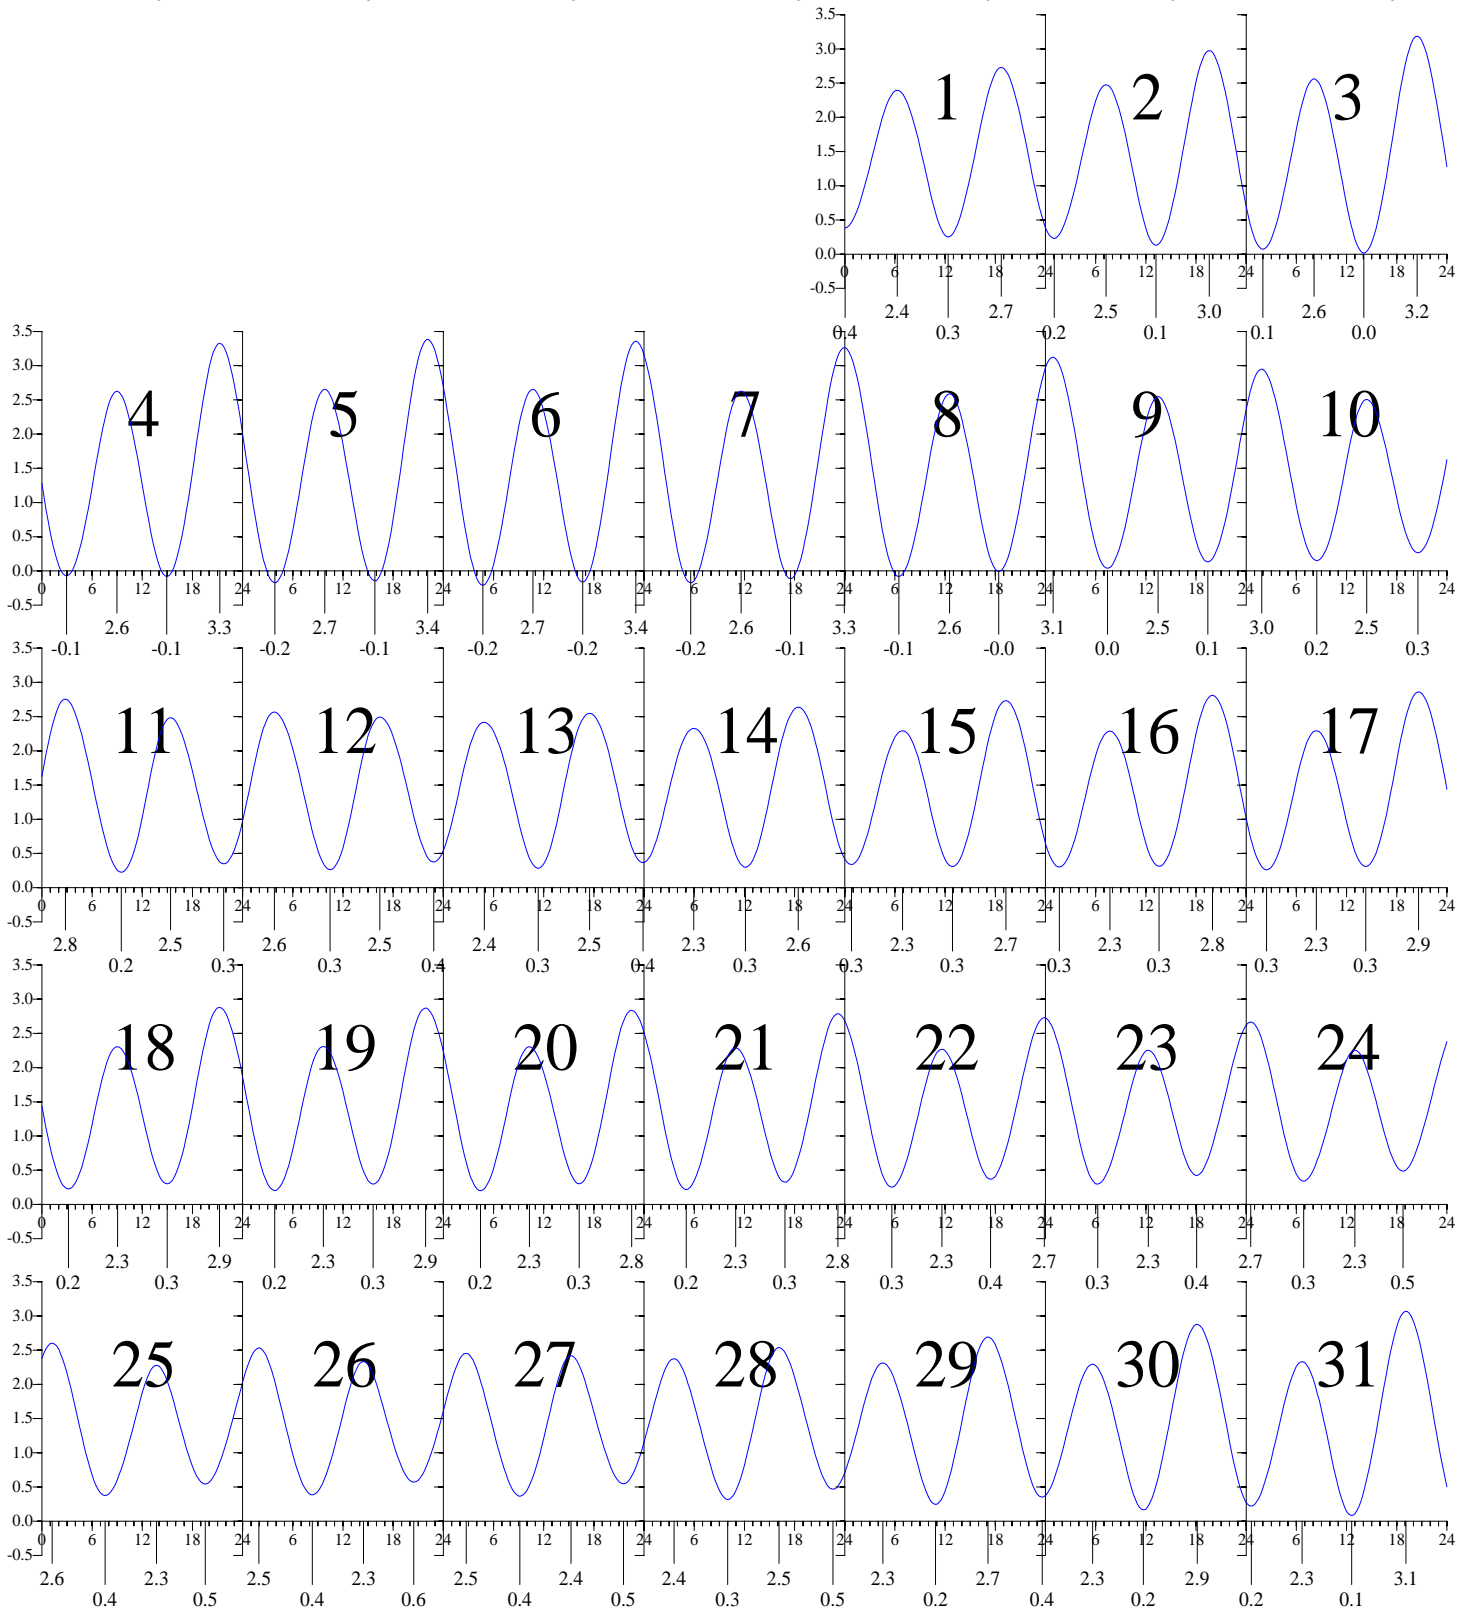

# GLOUCESTER POINT, VA — May 2008 EASTERN DAYLIGHT TIME.

Sunday

Monday

Tuesday

Wednesday

Thursday

Friday

Saturday

Heights are in FEET above MEAN LOWER LOW WATER.  
0 and 24 are midnight, 12 is noon.