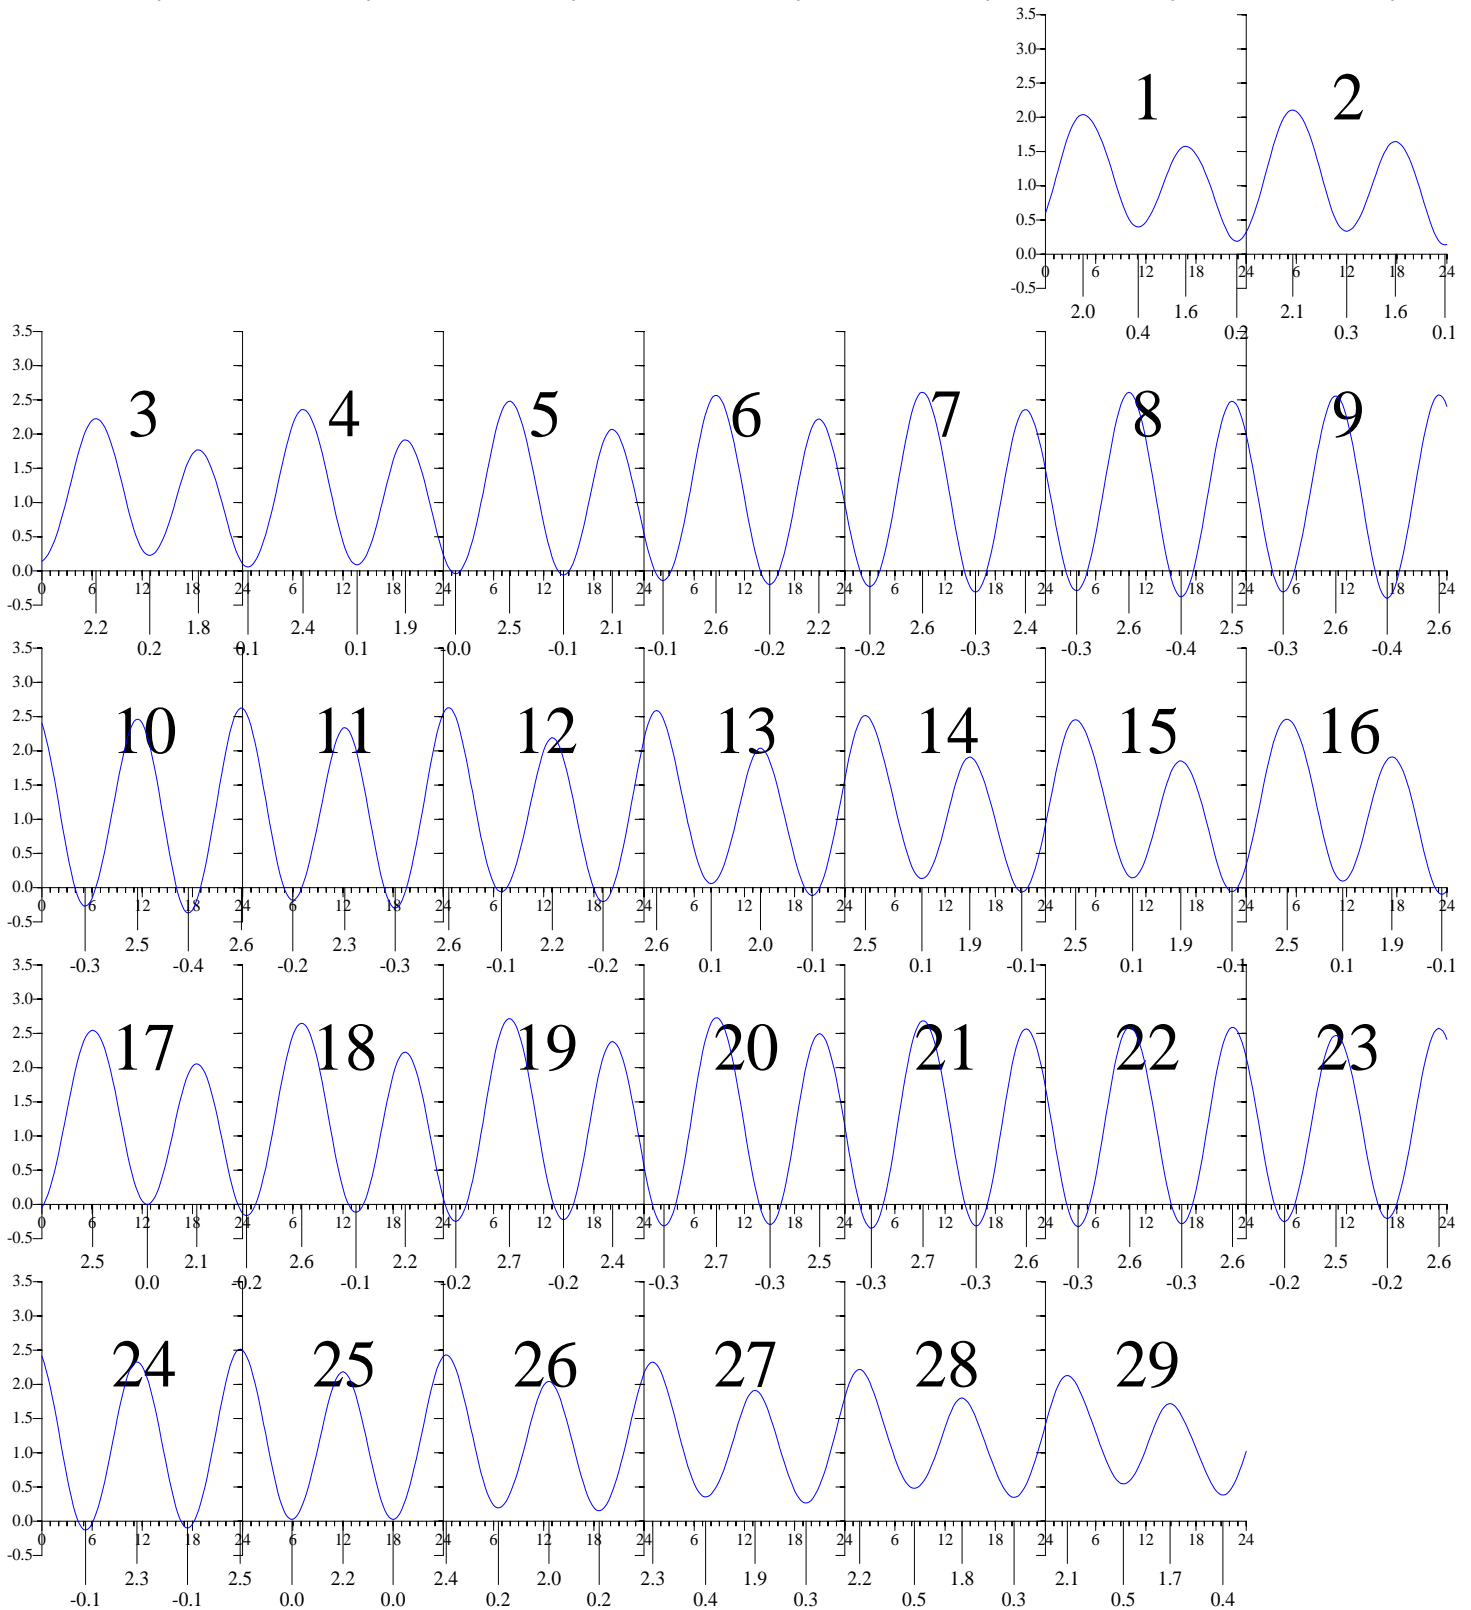

# GLOUCESTER POINT, VA — Feb 2008 EASTERN STANDARD TIME.

Sunday

Monday

Tuesday

Wednesday

Thursday

Friday

Saturday

Heights are in FEET above MEAN LOWER LOW WATER.  
0 and 24 are midnight, 12 is noon.