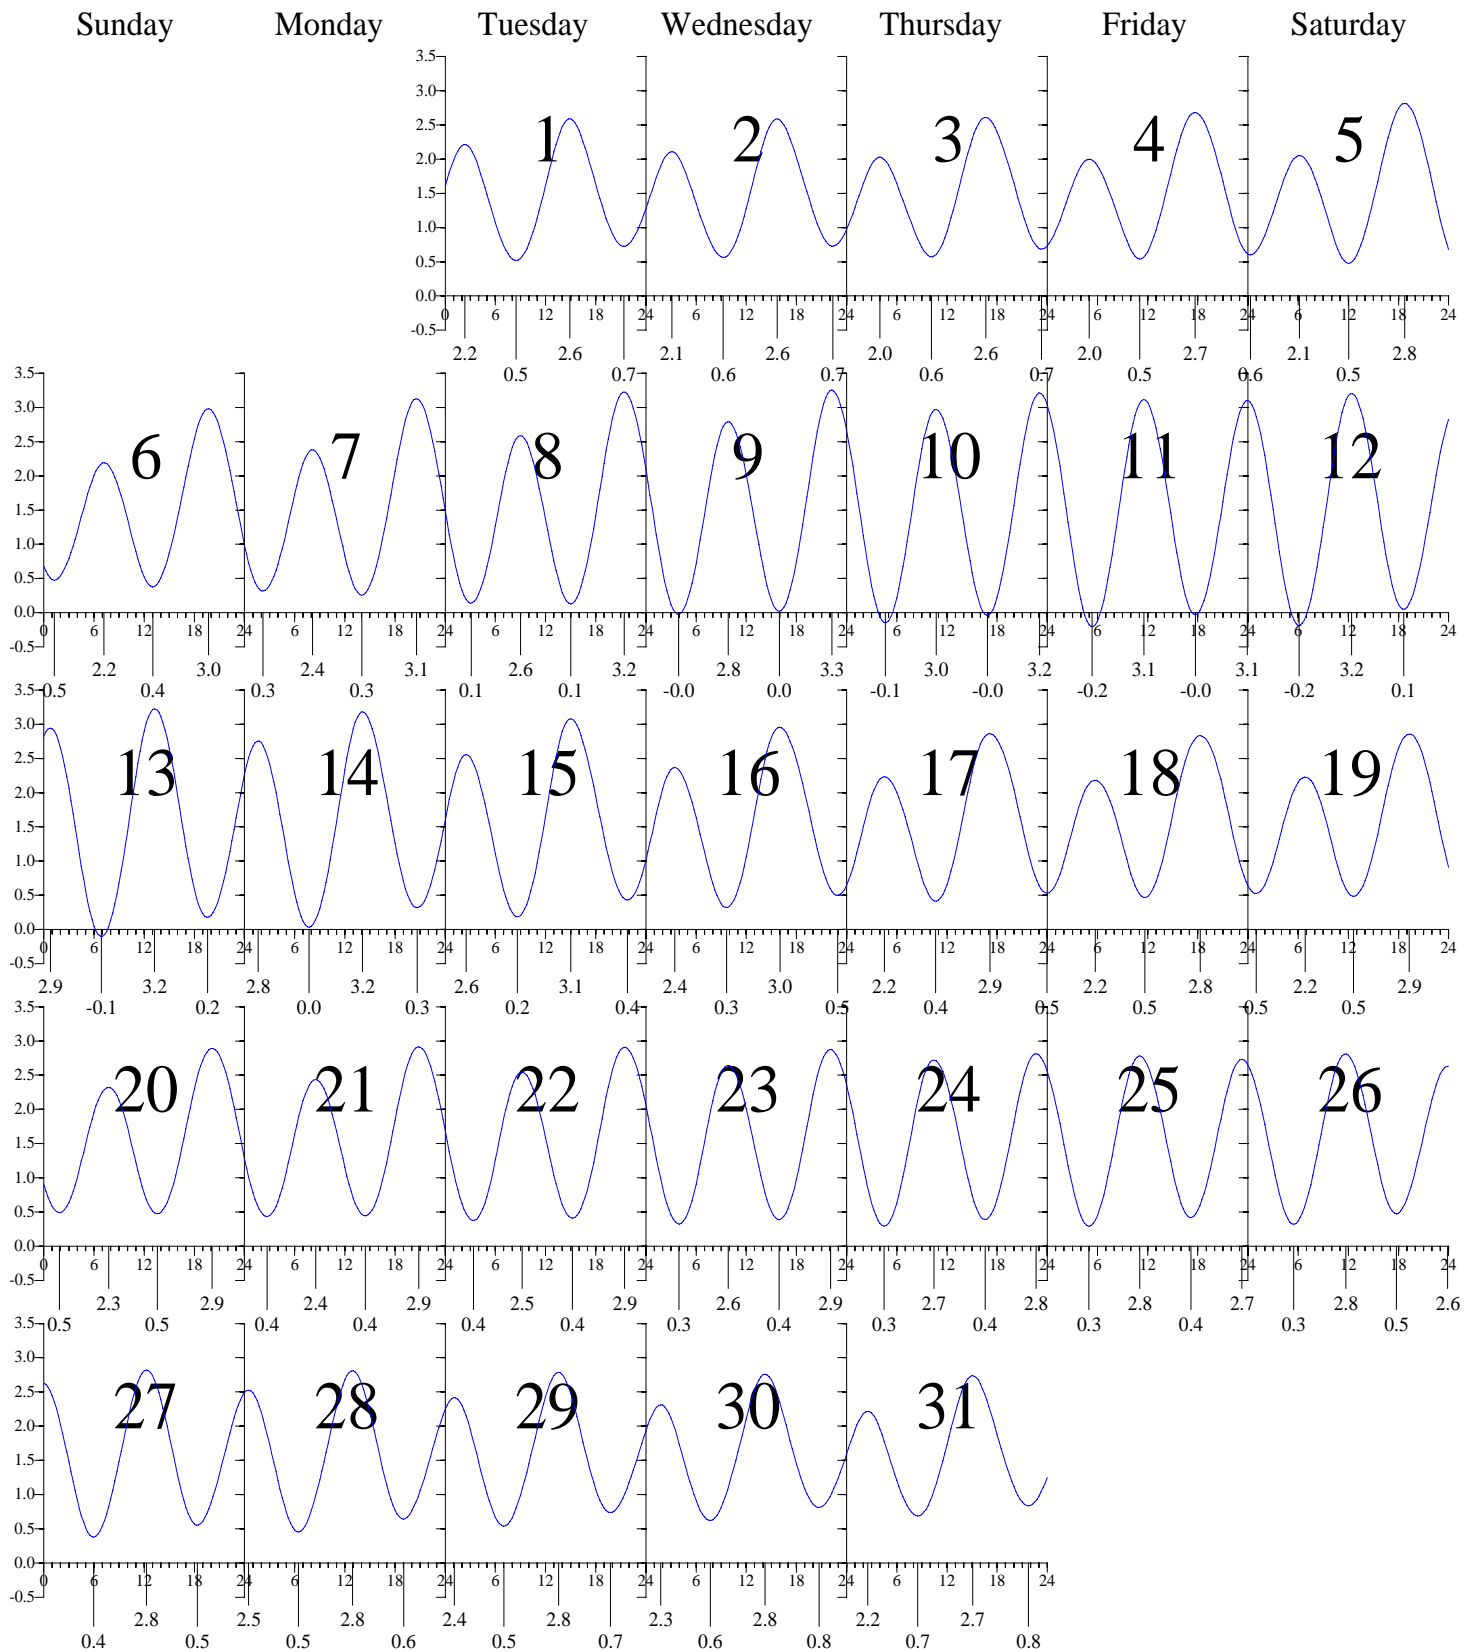

GLOUCESTER POINT, VA — Aug 2006 EASTERN DAYLIGHT TIME.

Heights are in FEET above MEAN LOWER LOW WATER.
0 and 24 are midnight, 12 is noon.