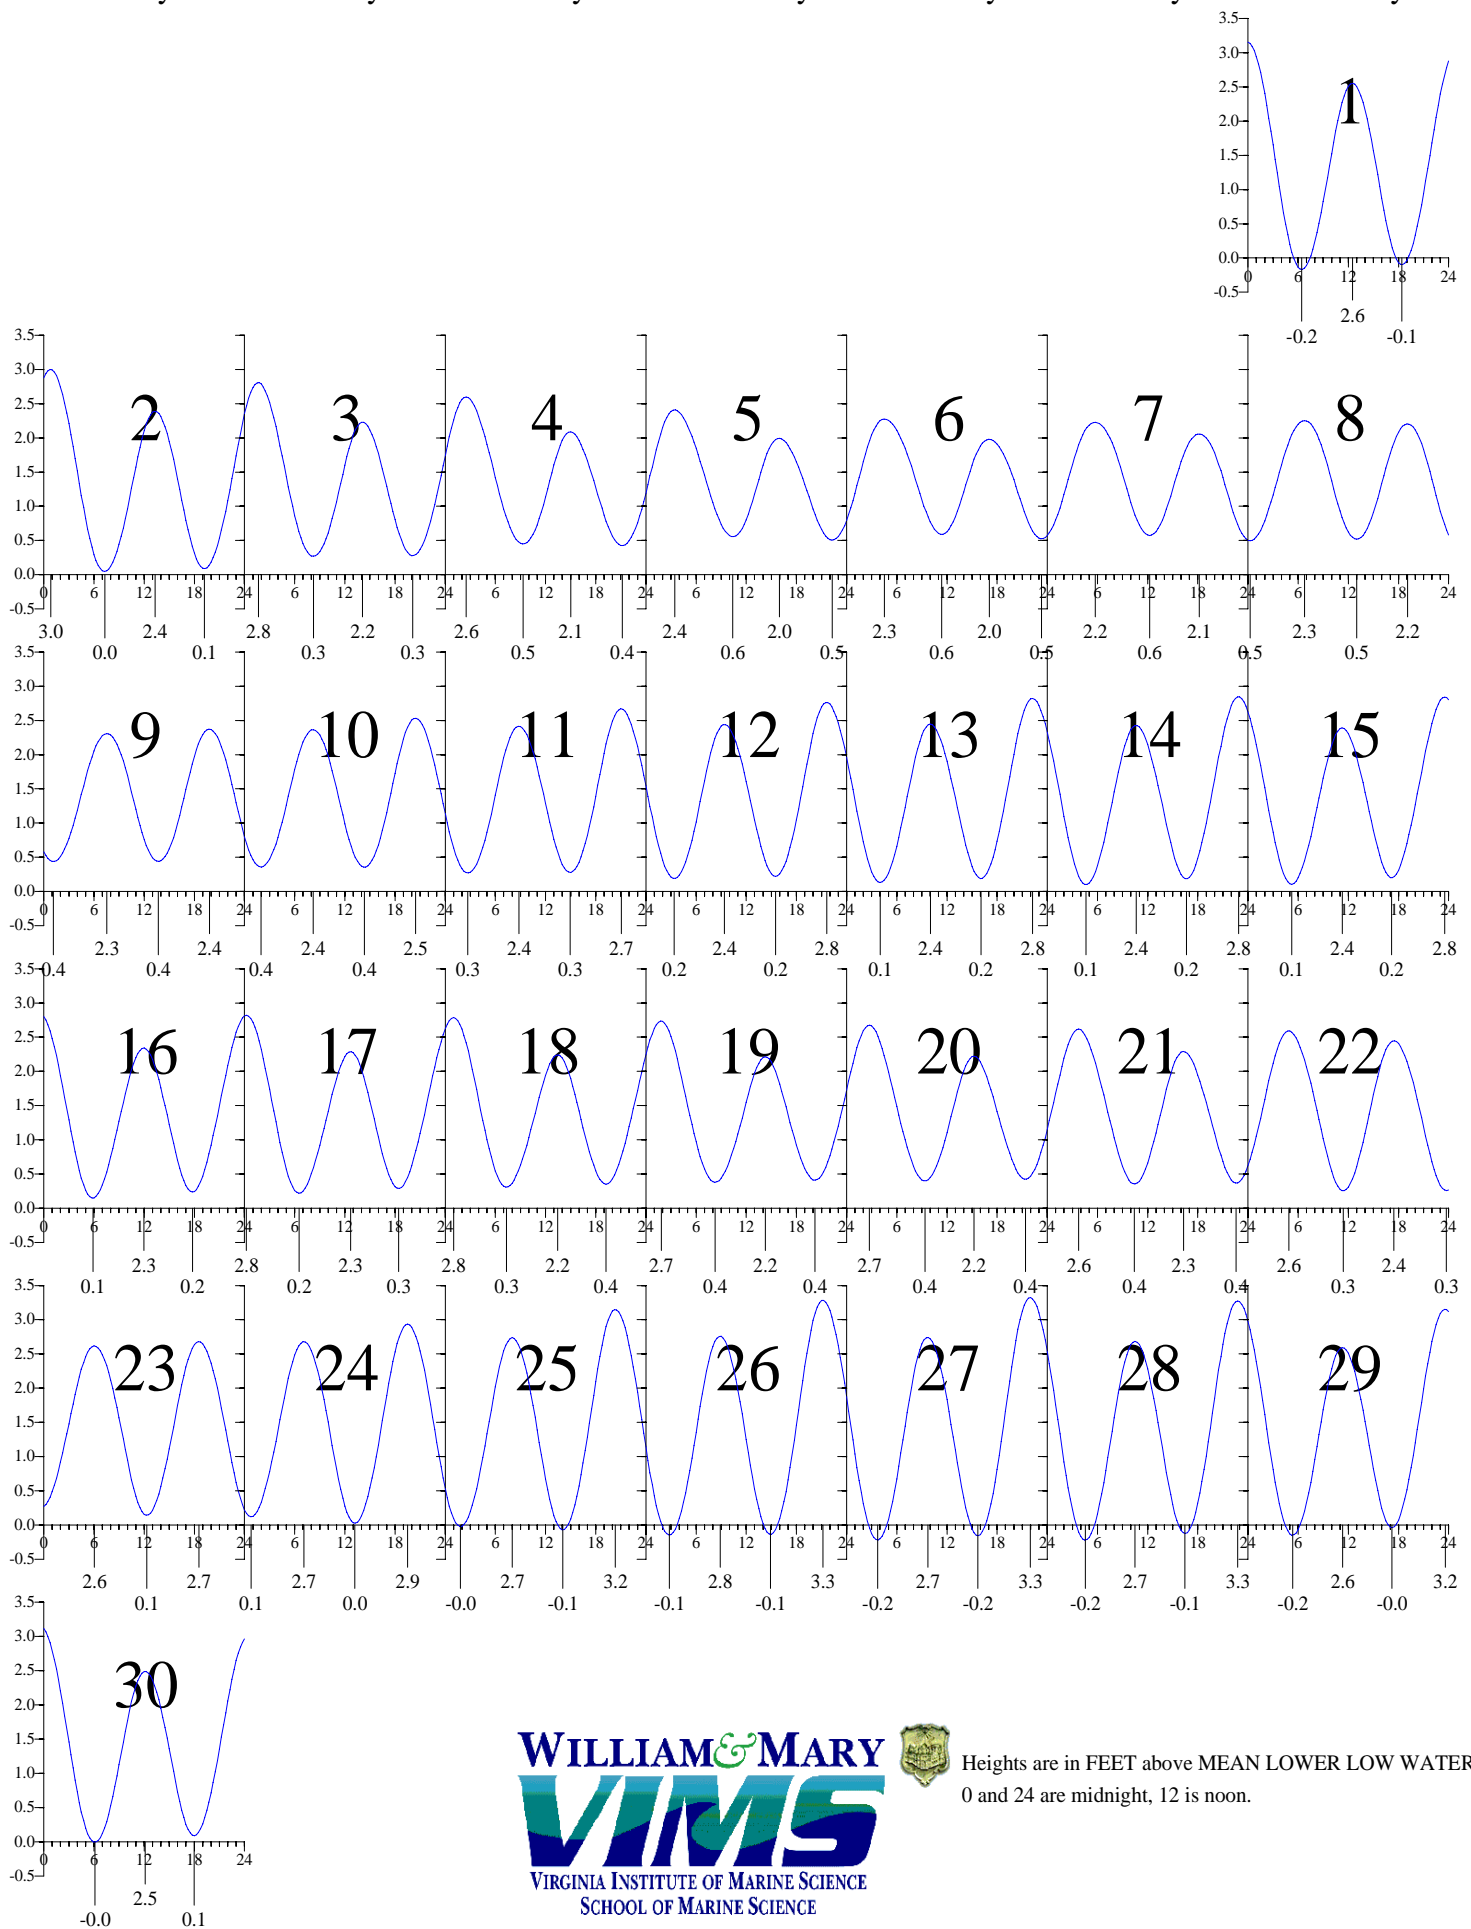

GLOUCESTER POINT, VA — Apr 2006 EASTERN DAYLIGHT TIME.

Sunday

Monday

Tuesday

Wednesday

Thursday

Friday

Saturday

Heights are in FEET above MEAN LOWER LOW WATER.
0 and 24 are midnight, 12 is noon.