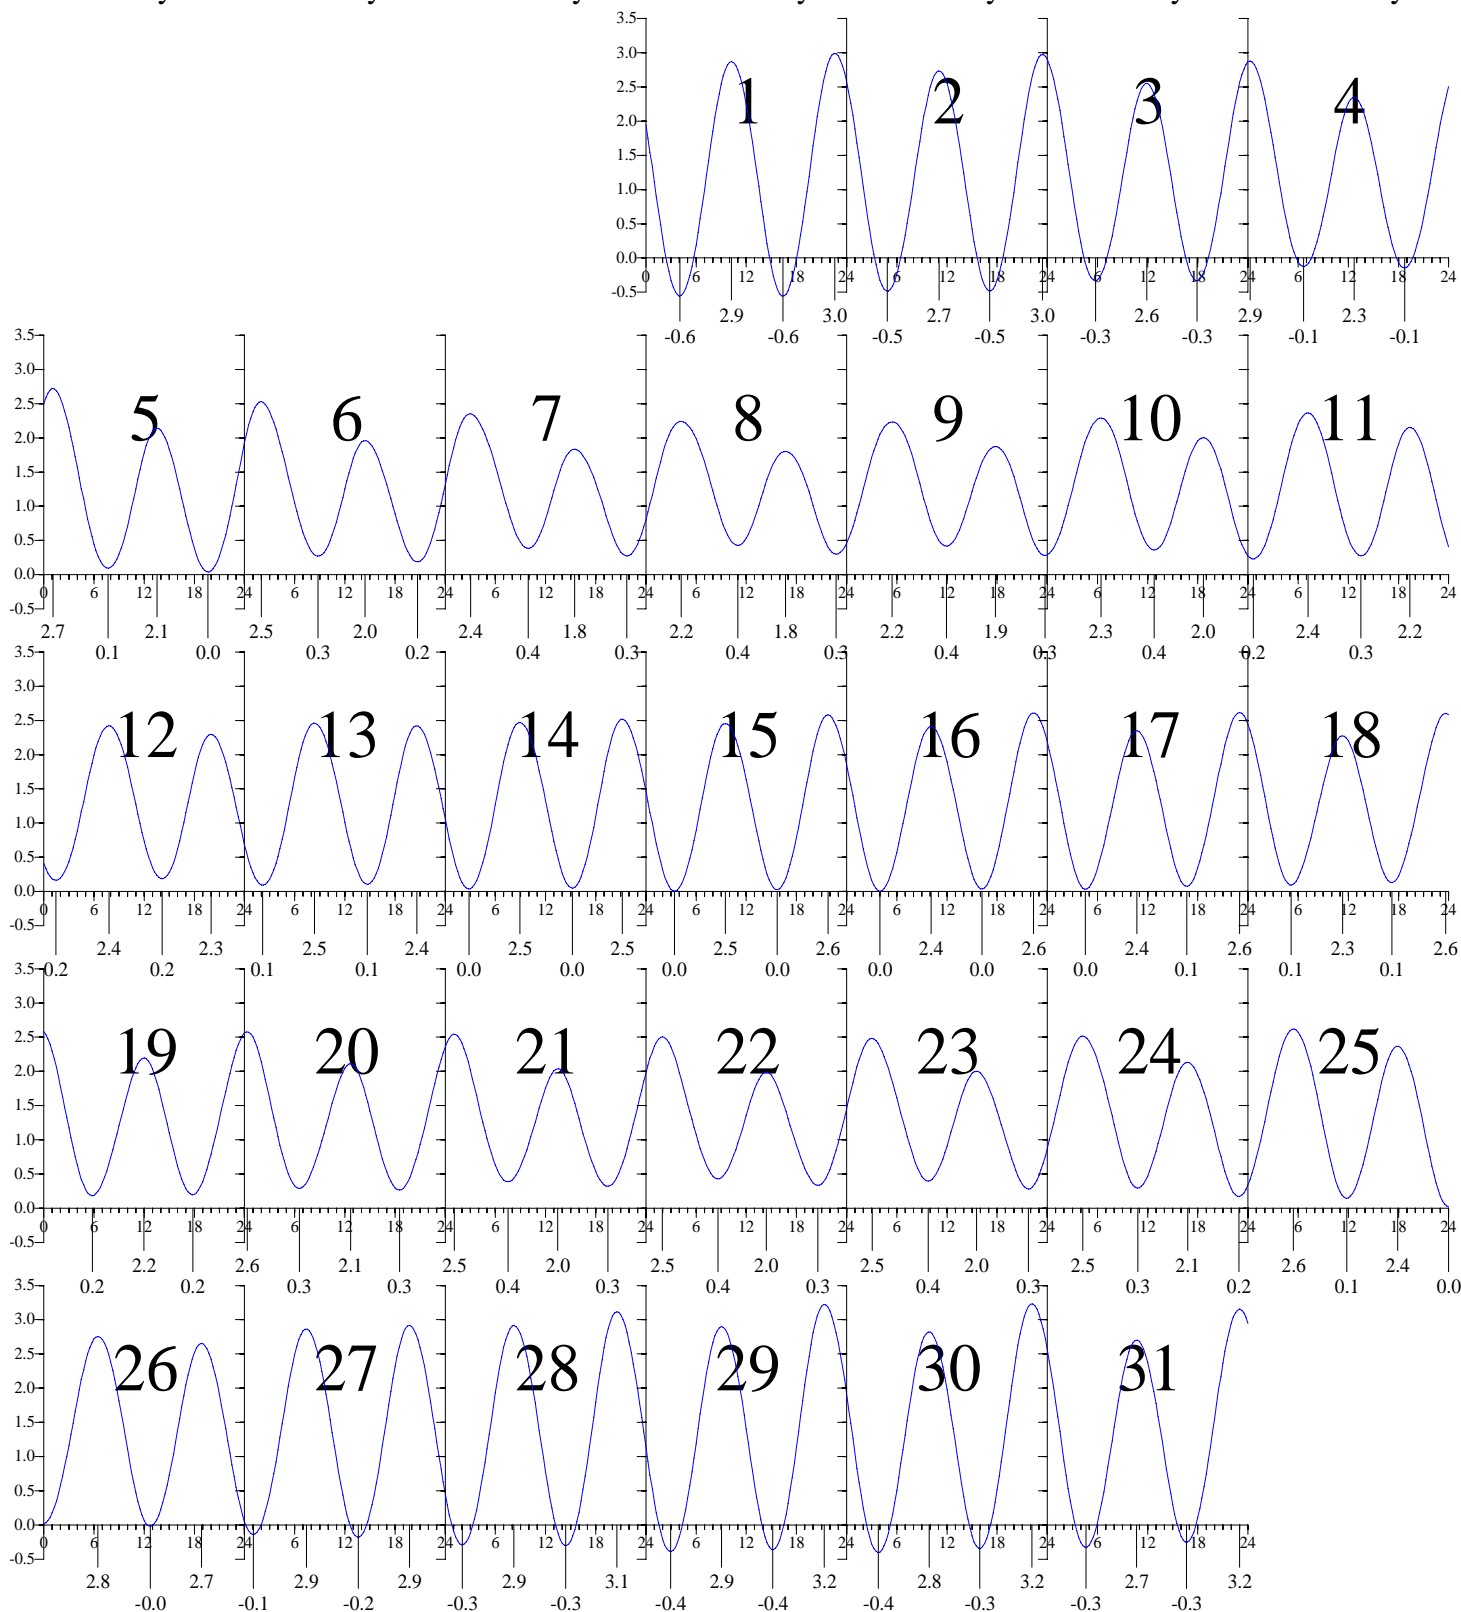

GLOUCESTER POINT, VA — Mar 2006 EASTERN STANDARD TIME.

Sunday

Monday

Tuesday

Wednesday

Thursday

Friday

Saturday

Heights are in FEET above MEAN LOWER LOW WATER.
0 and 24 are midnight, 12 is noon.