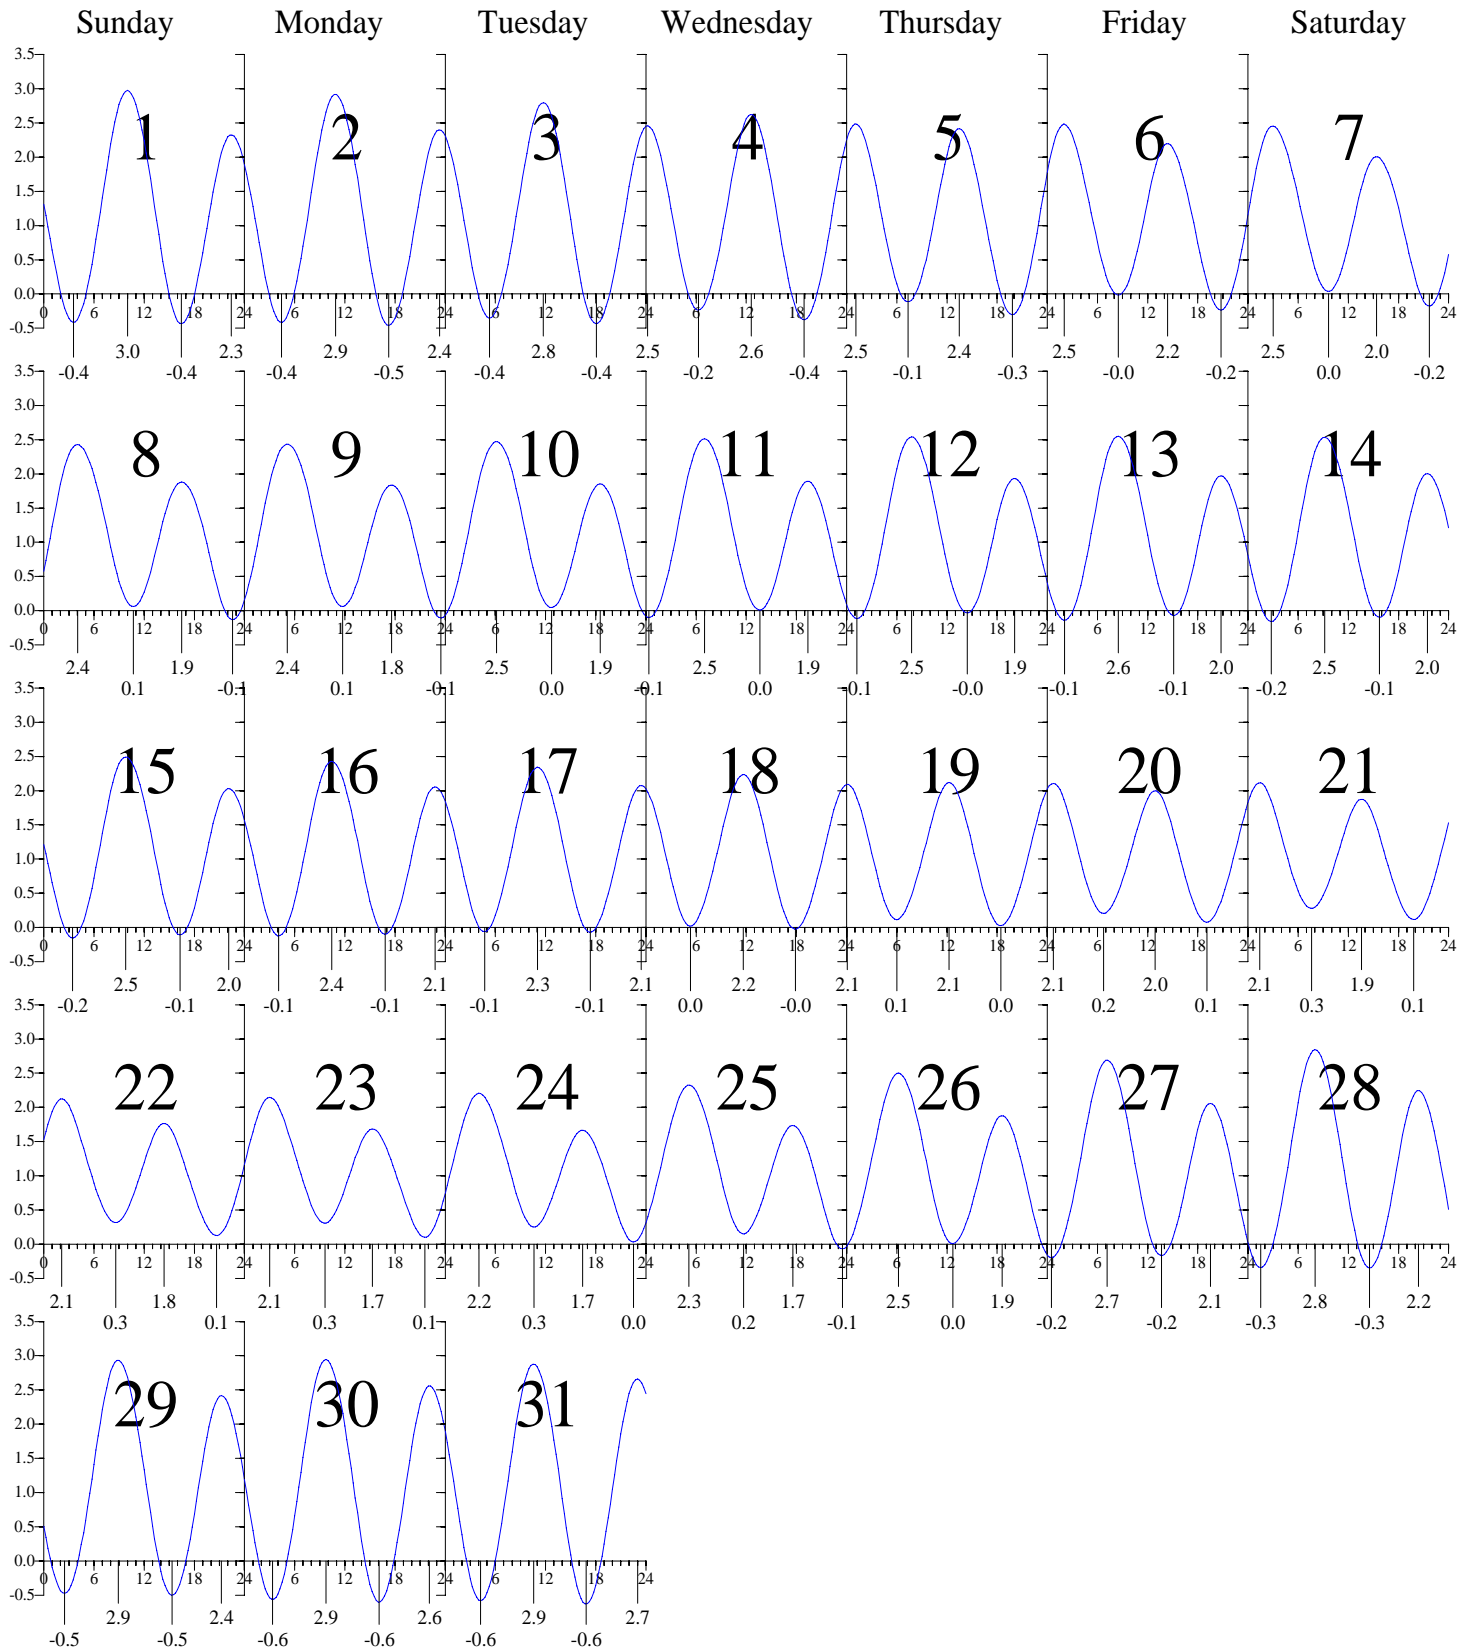

GLoucester Point, VA — Jan 2006 EASTERN STANDARD TIME.

Heights are in FEET above MEAN LOWER LOW WATER.
0 and 24 are midnight, 12 is noon.