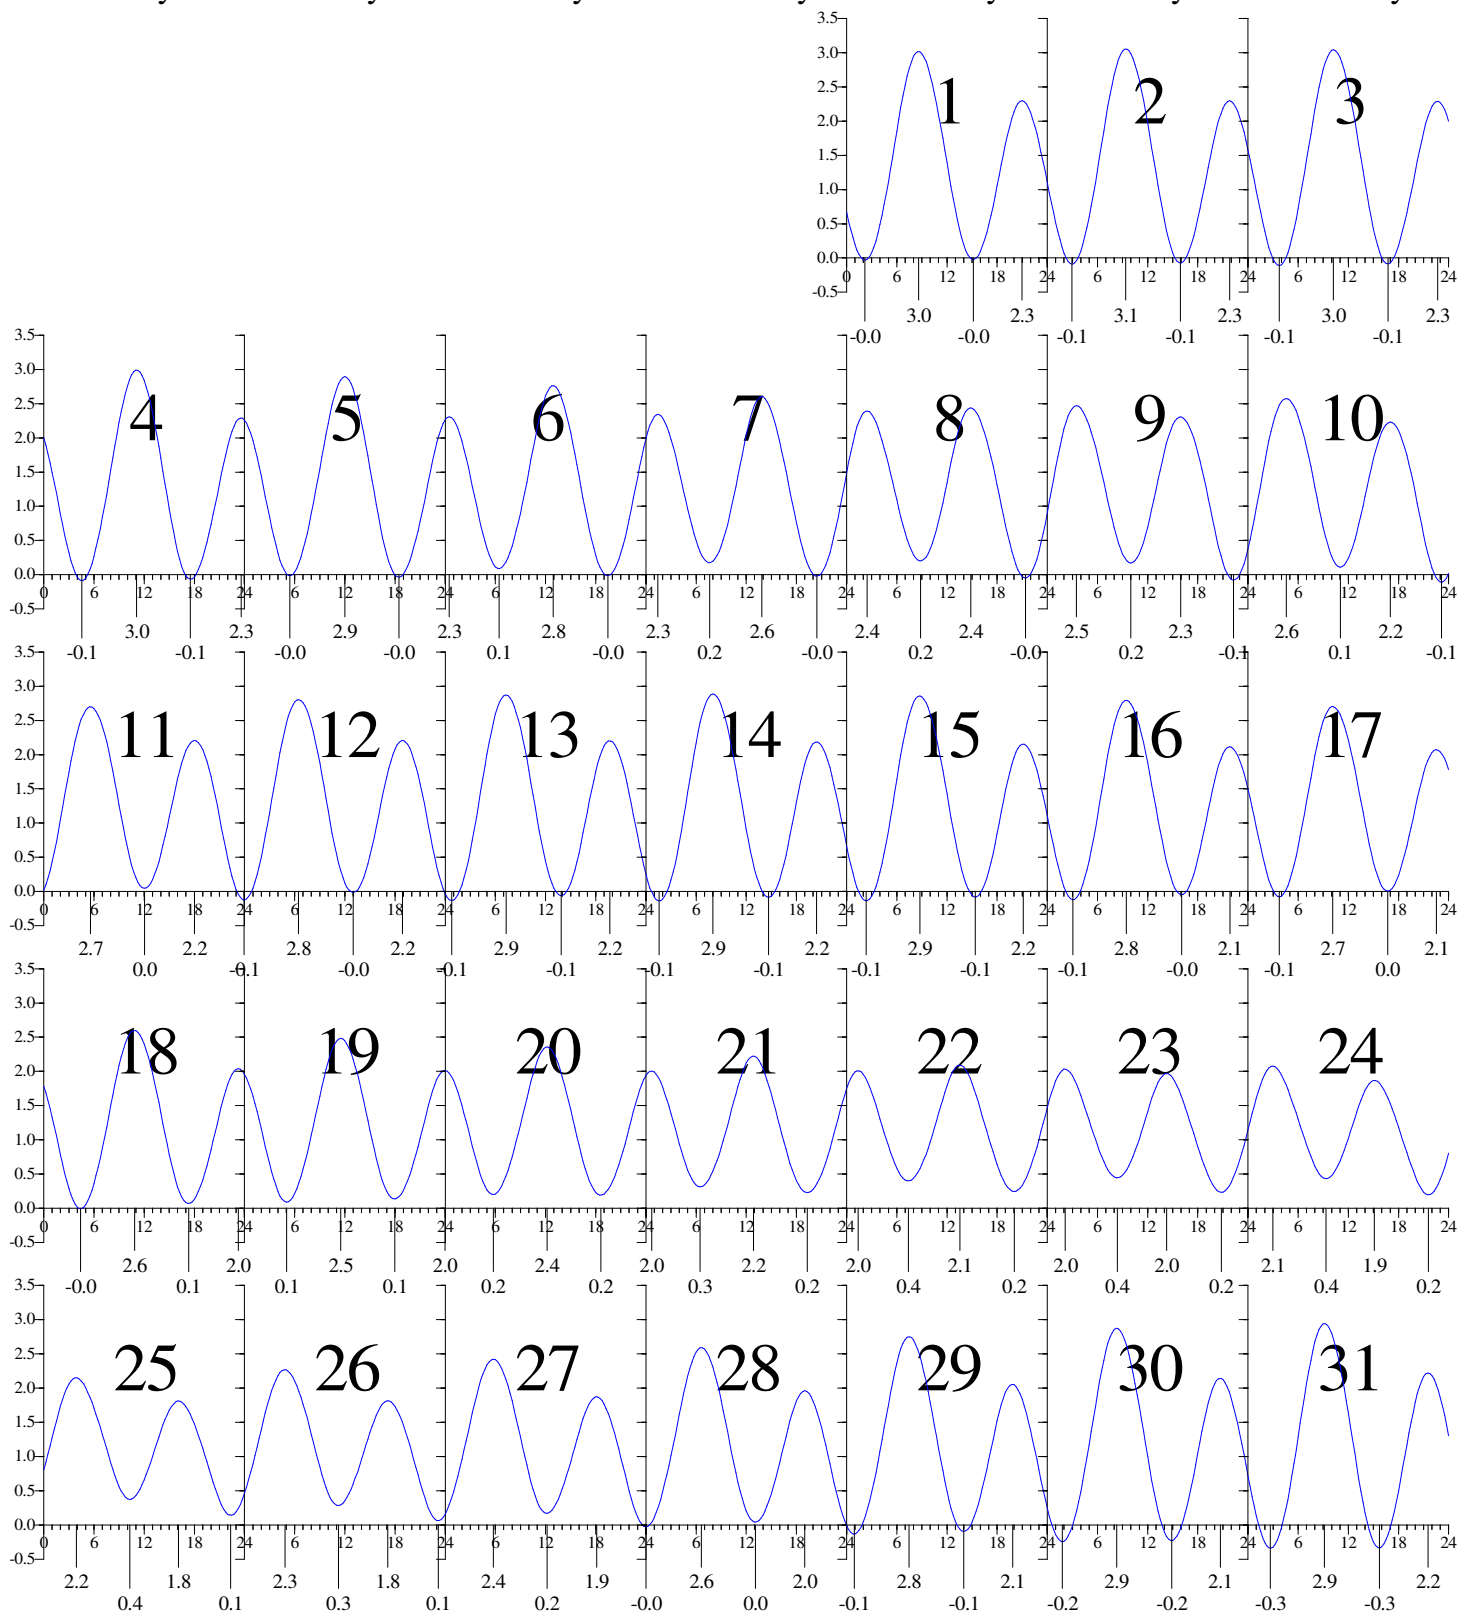

GLOUCESTER POINT, VA — Dec 2005 EASTERN STANDARD TIME.

Sunday

Monday

Tuesday

Wednesday

Thursday

Friday

Saturday

Heights are in FEET above MEAN LOWER LOW WATER.
 0 and 24 are midnight, 12 is noon.