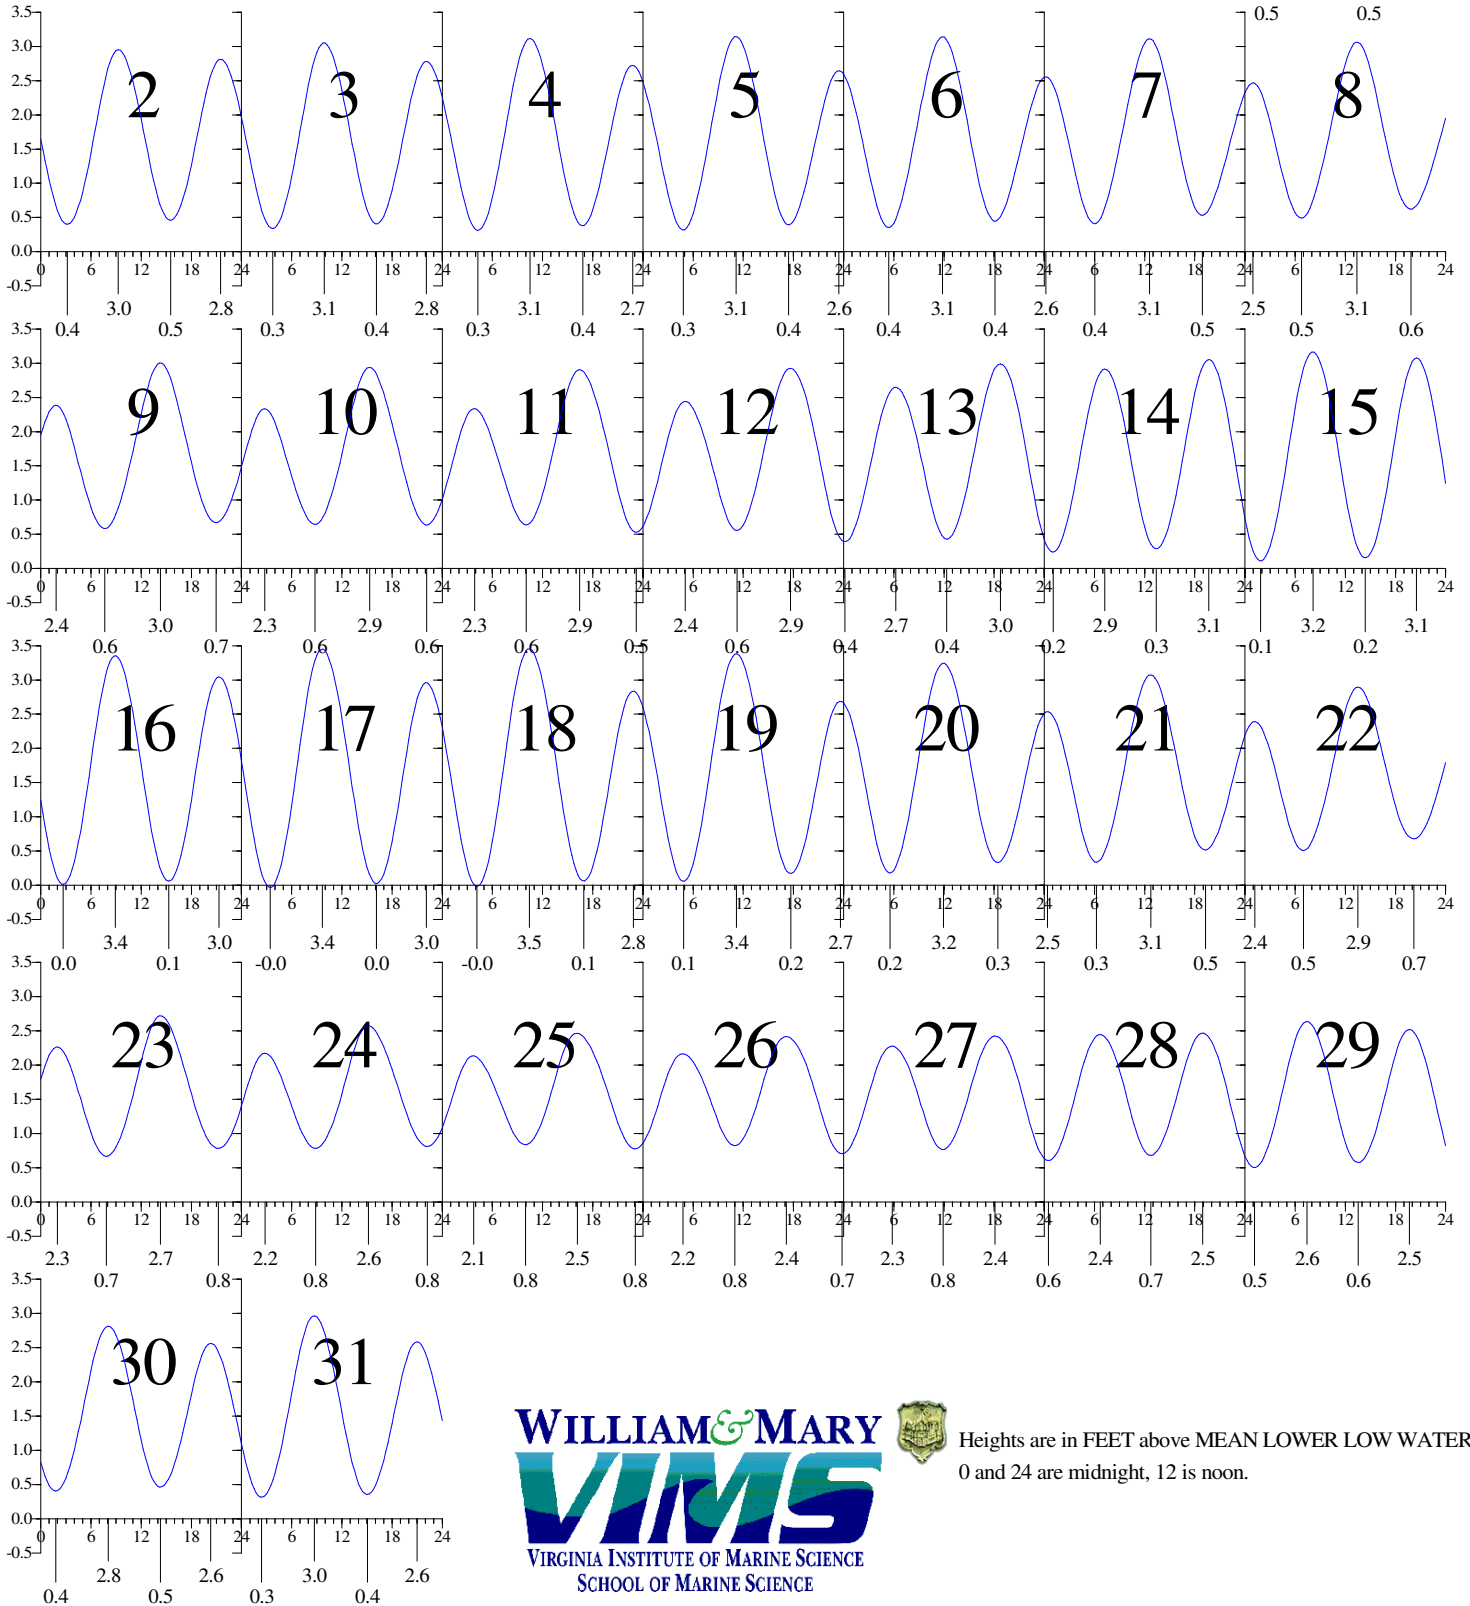

GLOUCESTER POINT, VA — Oct 2005 EASTERN DAYLIGHT TIME.

Sunday

Monday

Tuesday

Wednesday

Thursday

Friday

Saturday

Heights are in FEET above MEAN LOWER LOW WATER.
0 and 24 are midnight, 12 is noon.