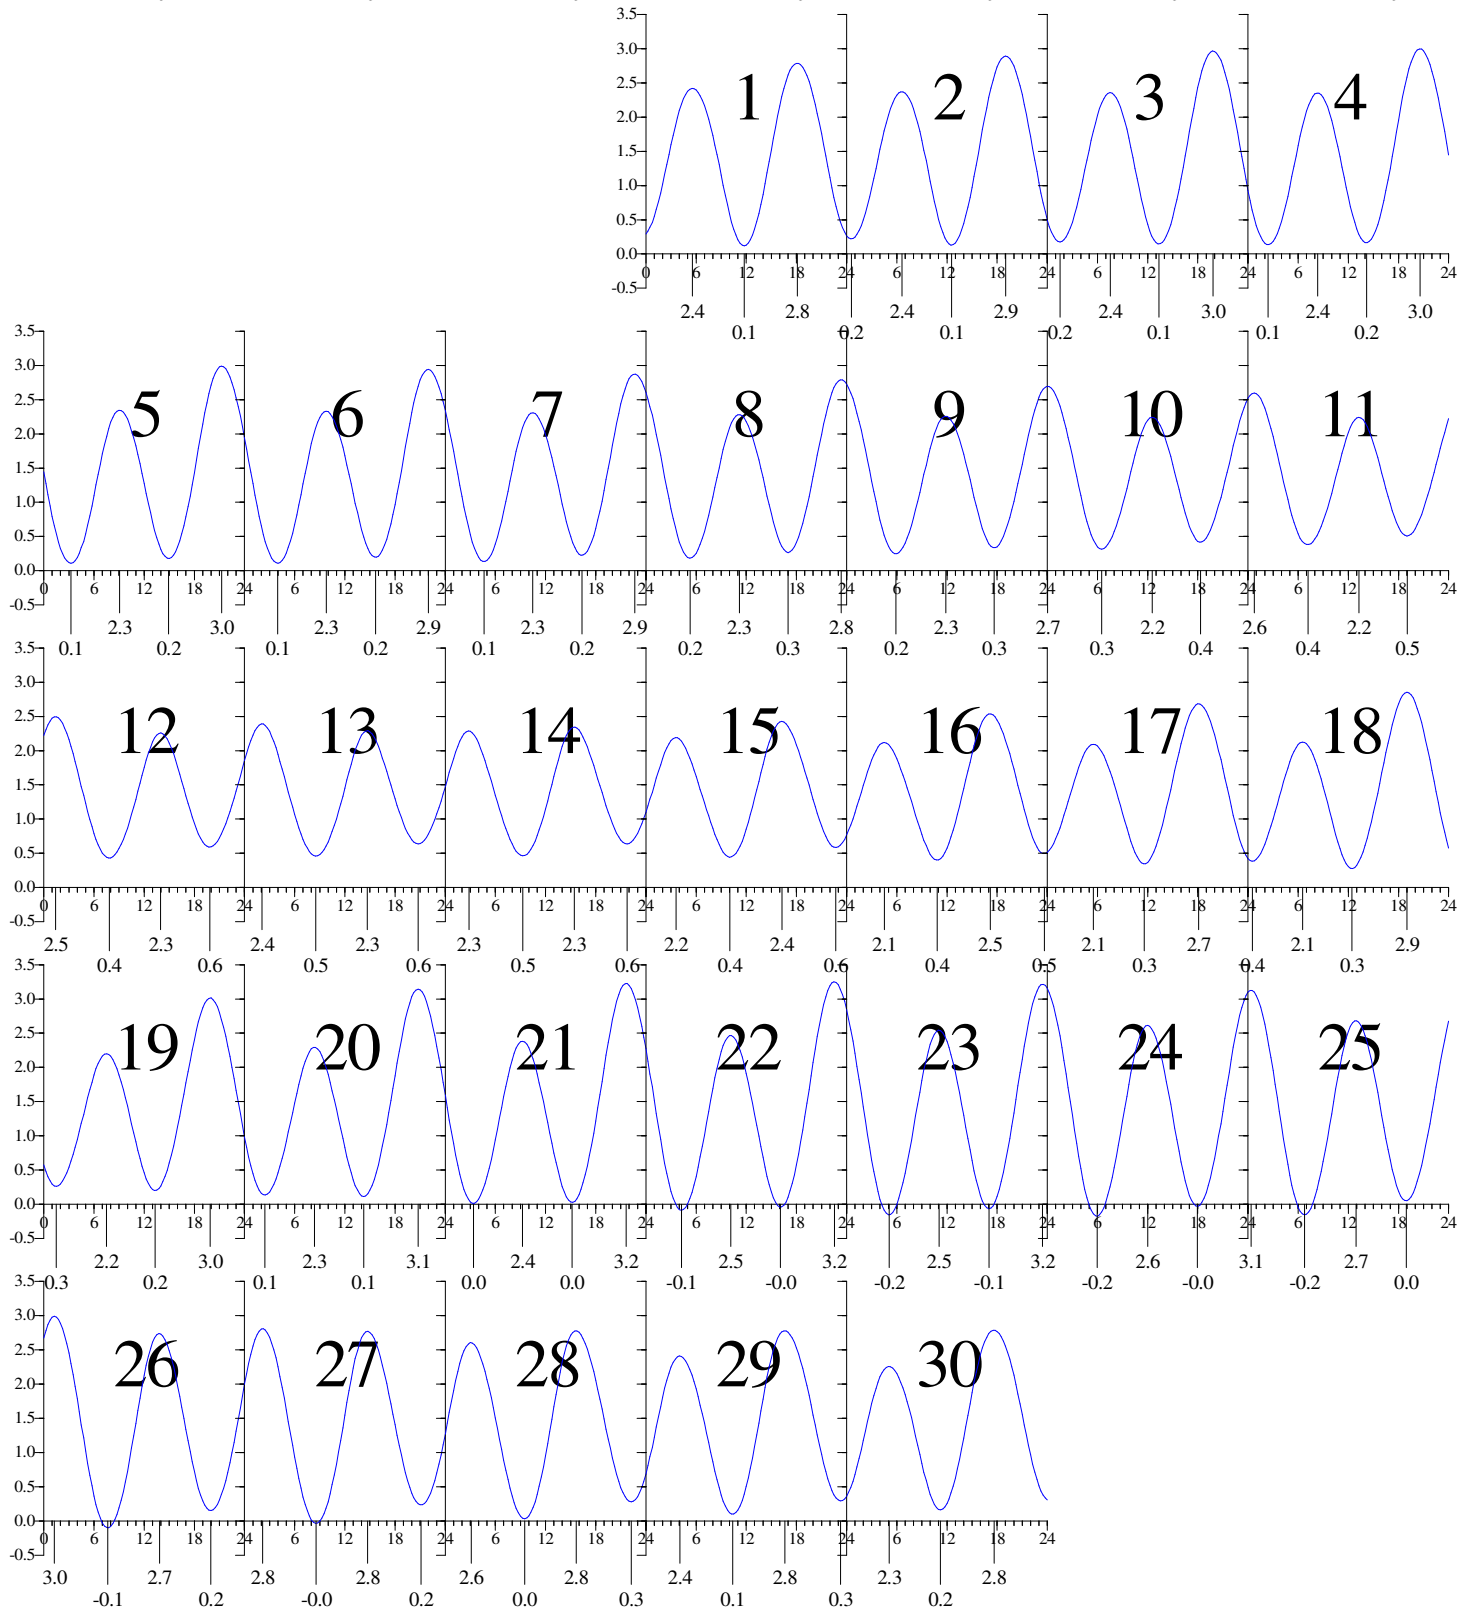

# GLOUCESTER POINT, VA — Jun 2005 EASTERN DAYLIGHT TIME.

Sunday

Monday

Tuesday

Wednesday

Thursday

Friday

Saturday

Heights are in FEET above MEAN LOWER LOW WATER.  
 0 and 24 are midnight, 12 is noon.