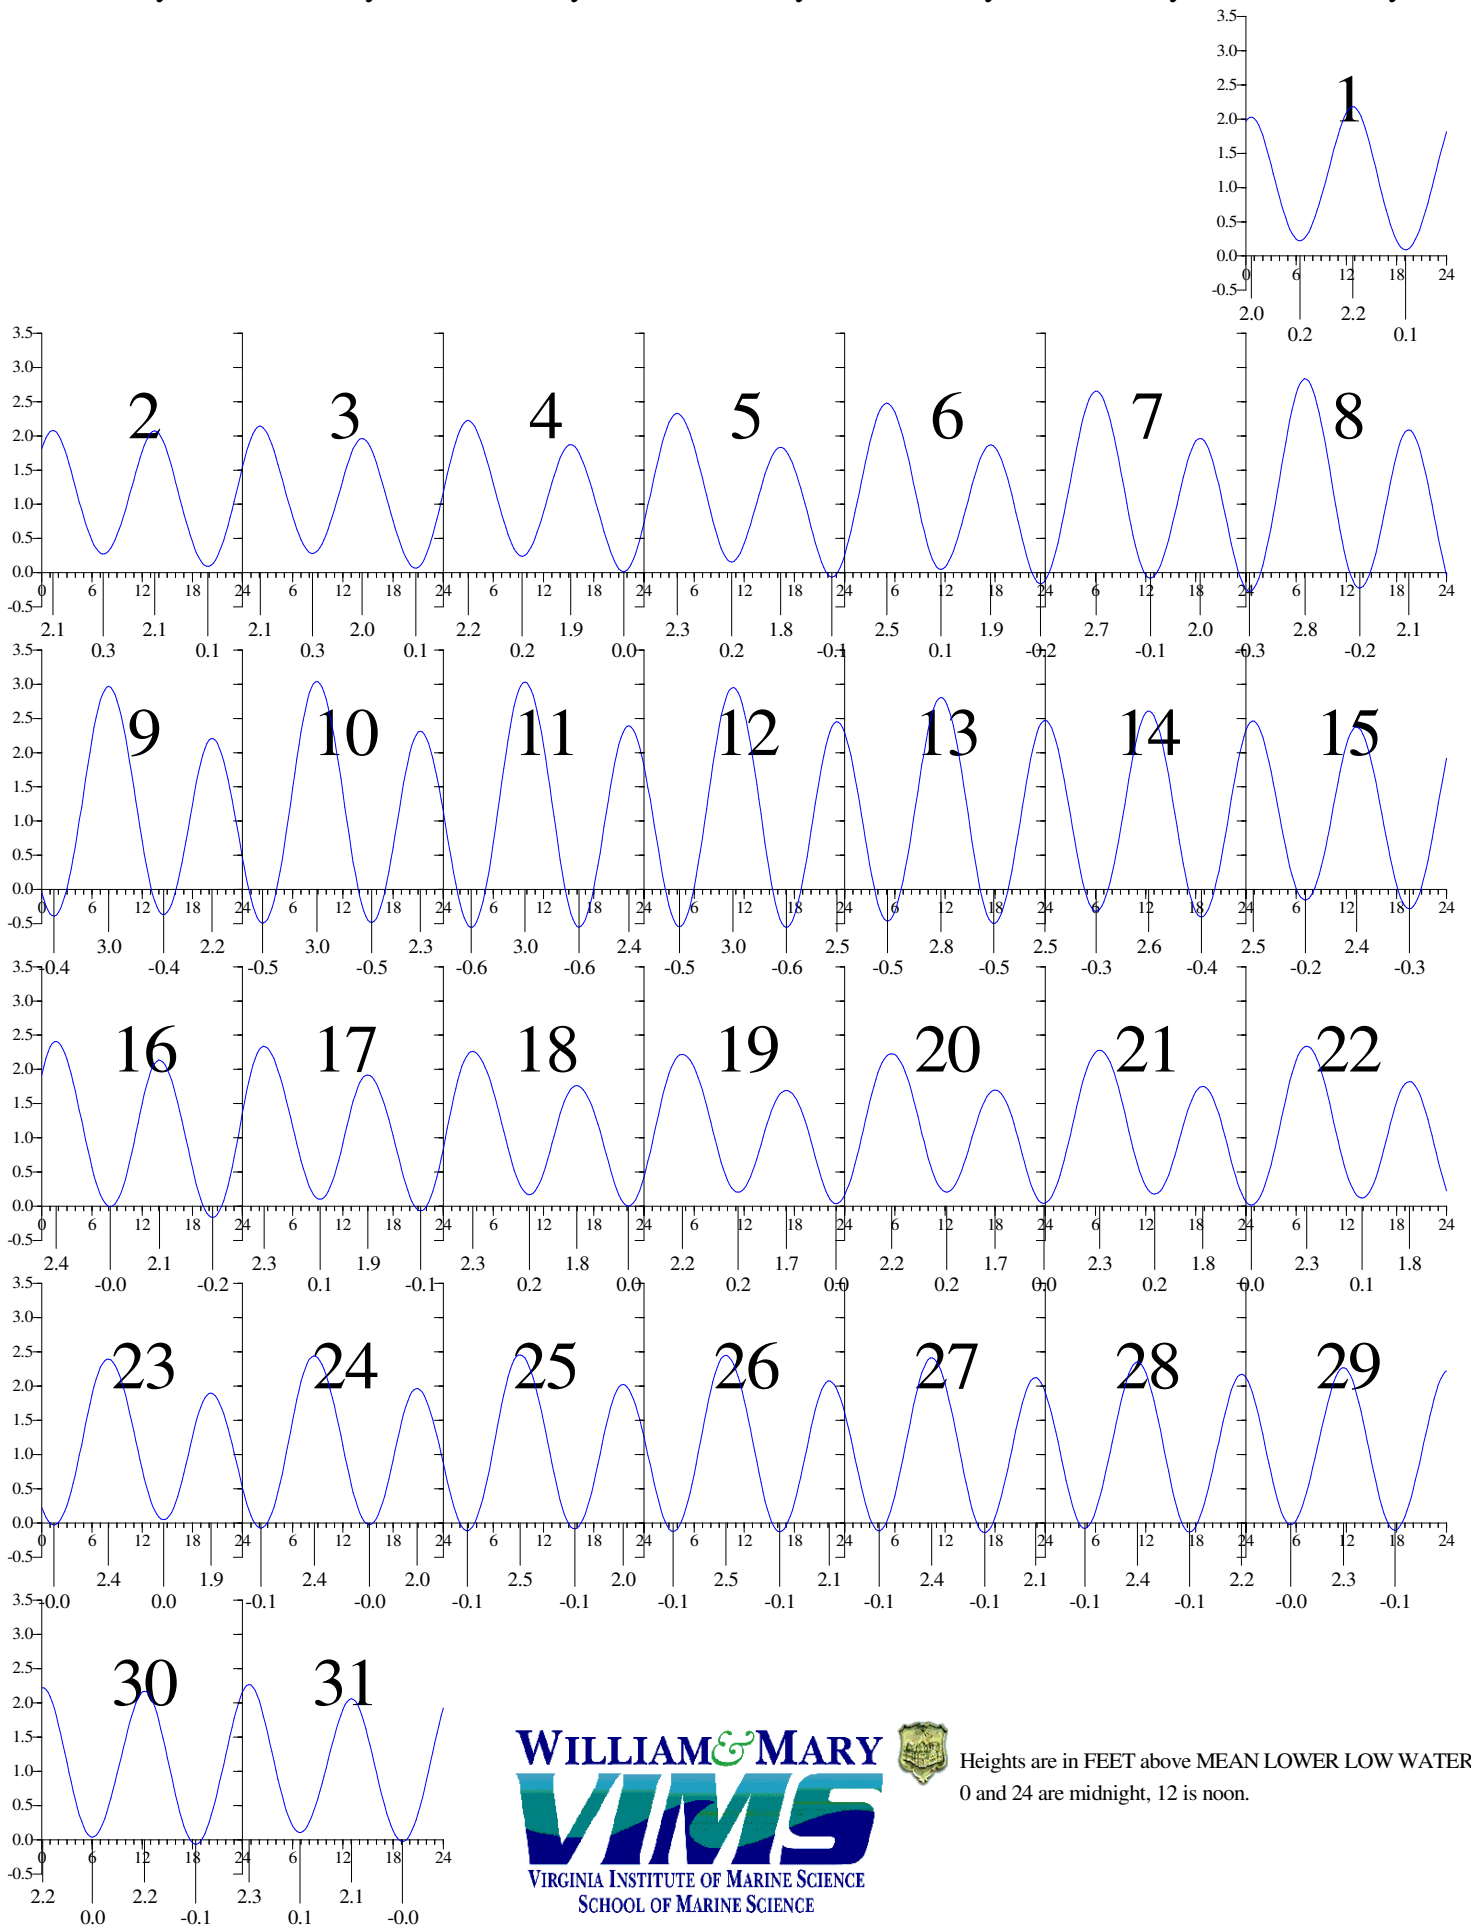

# GLOUCESTER POINT, VA — Jan 2005 EASTERN STANDARD TIME.

Sunday

Monday

Tuesday

Wednesday

Thursday

Friday

Saturday

Heights are in FEET above MEAN LOWER LOW WATER.  
0 and 24 are midnight, 12 is noon.