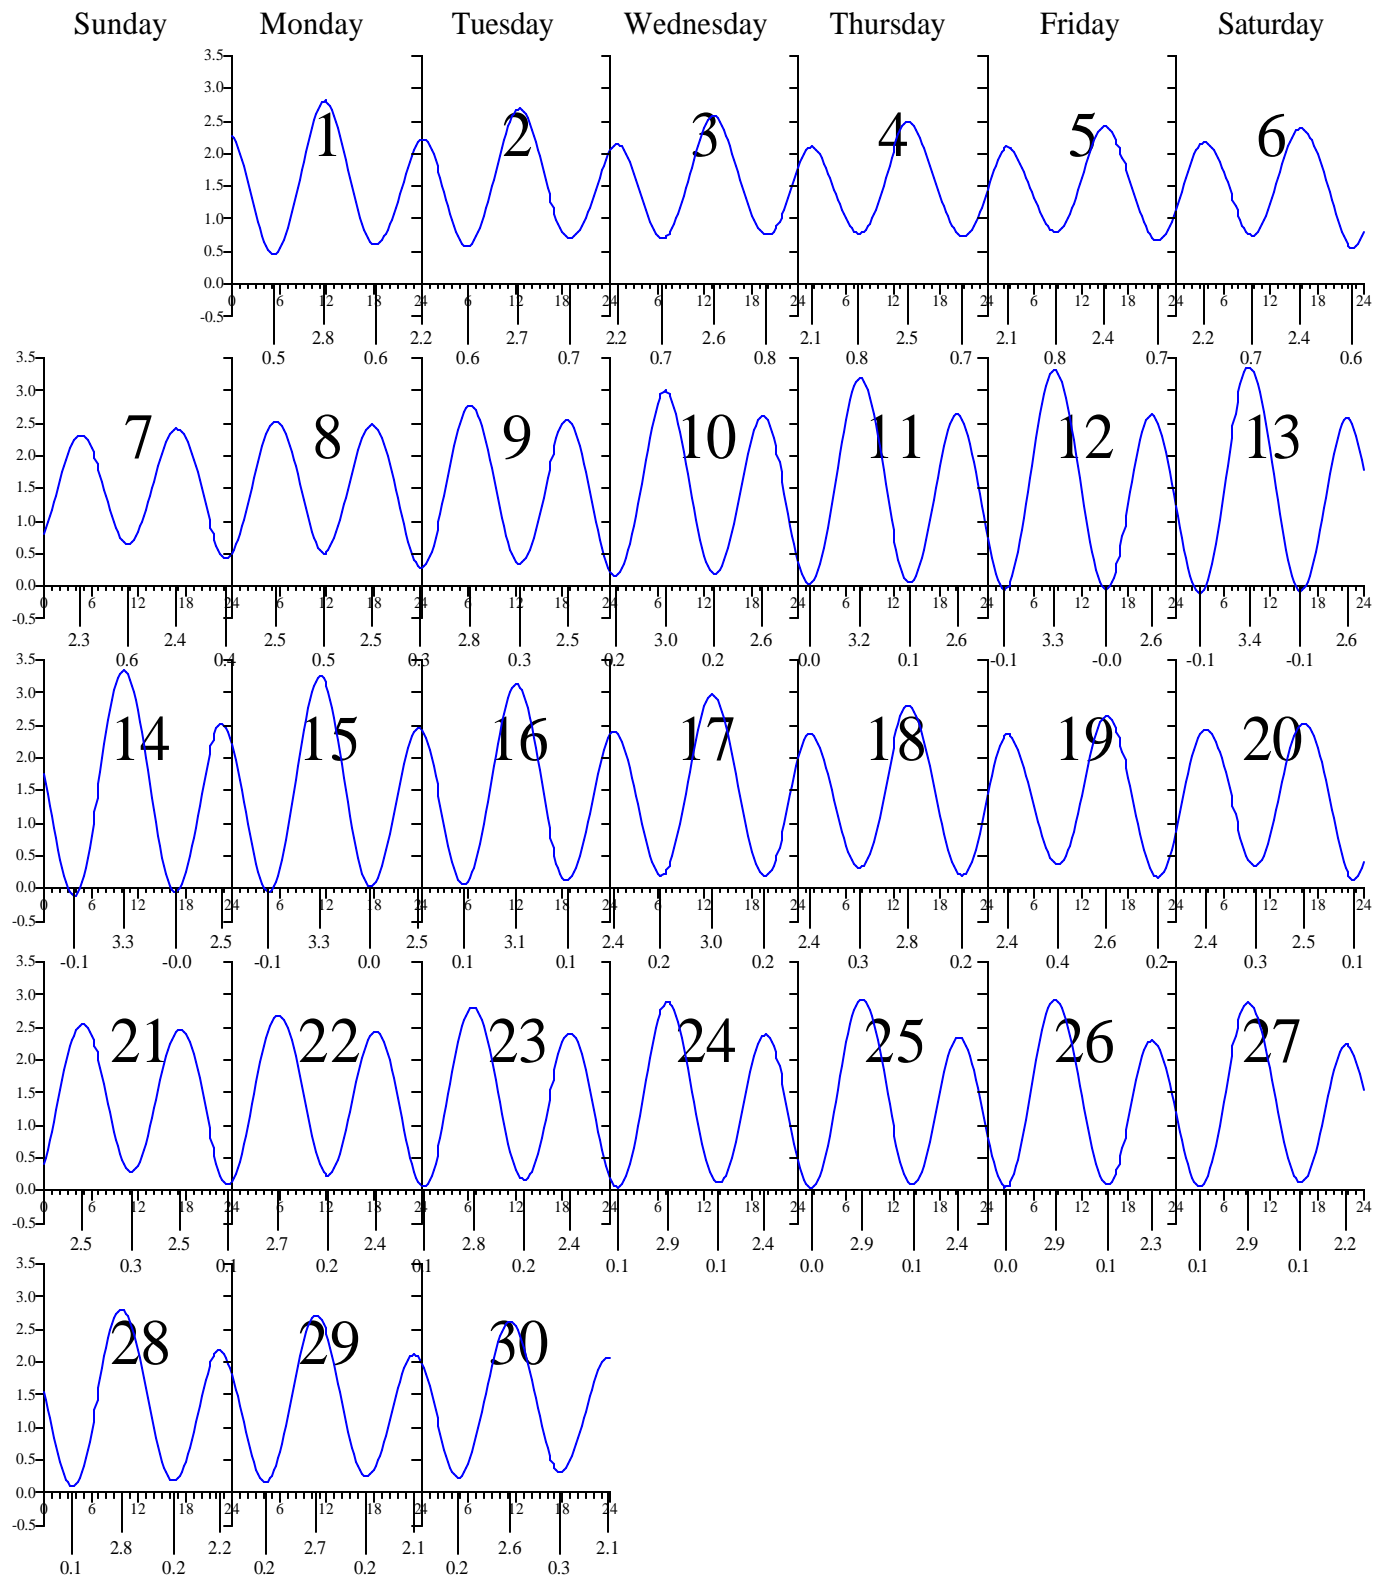

GLOUCESTER POINT, VA — Nov 2004 EASTERN STANDARD TIME.

Heights are in FEET above MEAN LOWER LOW WATER.
 0 and 24 are midnight, 12 is noon.