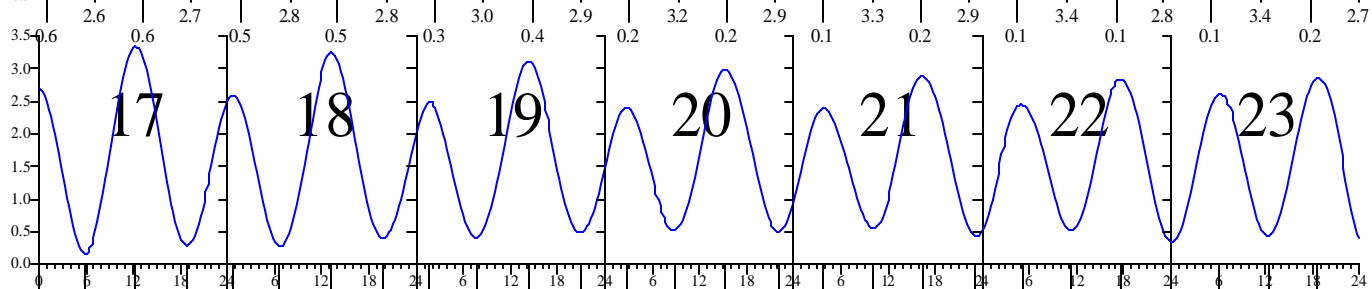

GLOUCESTER POINT, VA — Oct 2004 EASTERN DAYLIGHT TIME.

Sunday Monday Tuesday Wednesday Thursday Friday Saturday

Heights are in FEET above MEAN LOWER LOW WATER.
0 and 24 are midnight, 12 is noon.