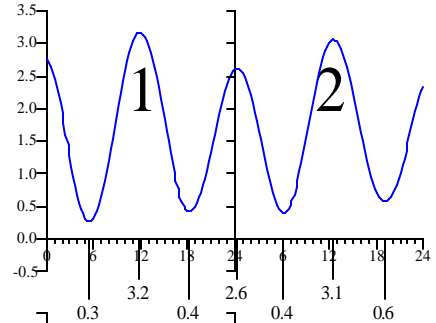

GLOUCESTER POINT, VA — Oct 2004 EASTERN DAYLIGHT TIME.

Sunday Monday Tuesday Wednesday Thursday Friday Saturday

Heights are in FEET above MEAN LOWER LOW WATER.
0 and 24 are midnight, 12 is noon.