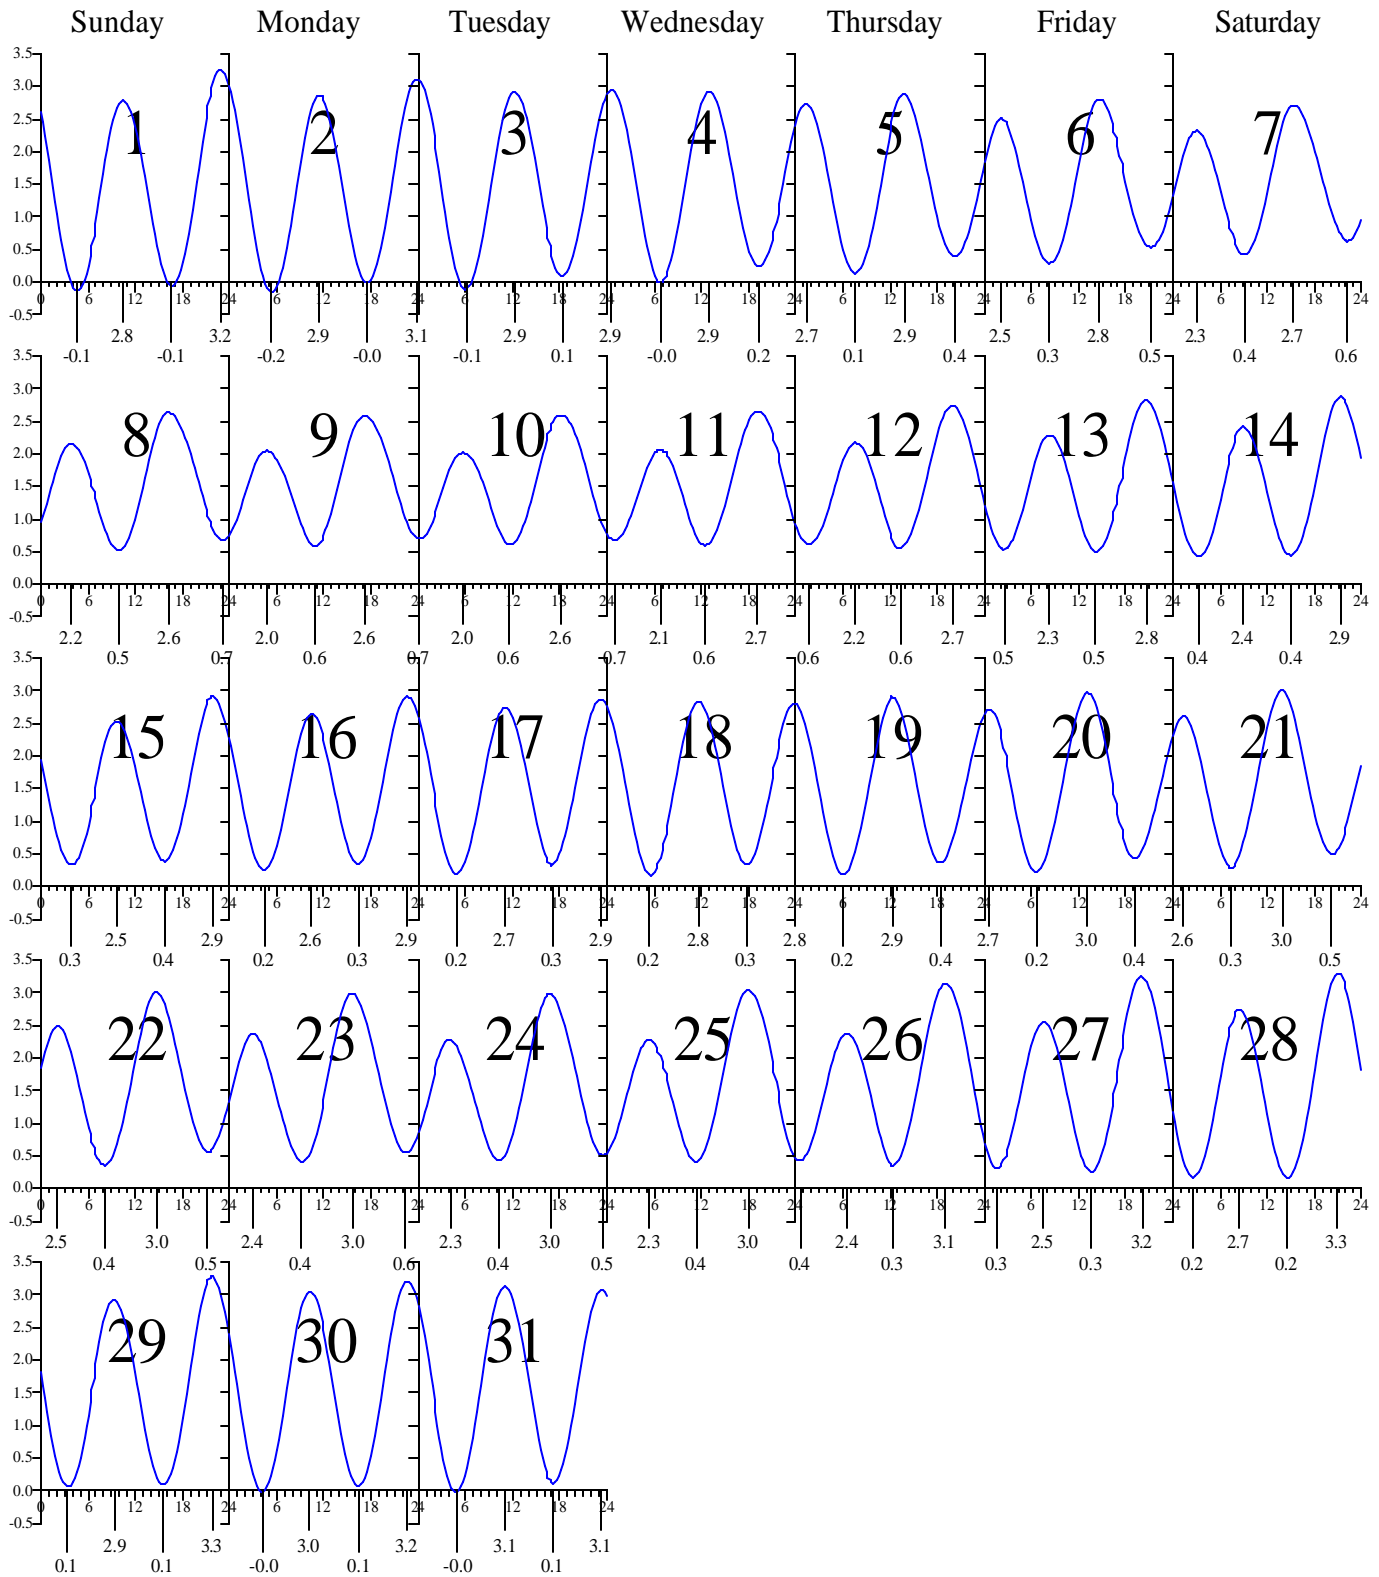

# GLOUCESTER POINT, VA — Aug 2004 EASTERN DAYLIGHT TIME.

Heights are in FEET above MEAN LOWER LOW WATER.  
0 and 24 are midnight, 12 is noon.