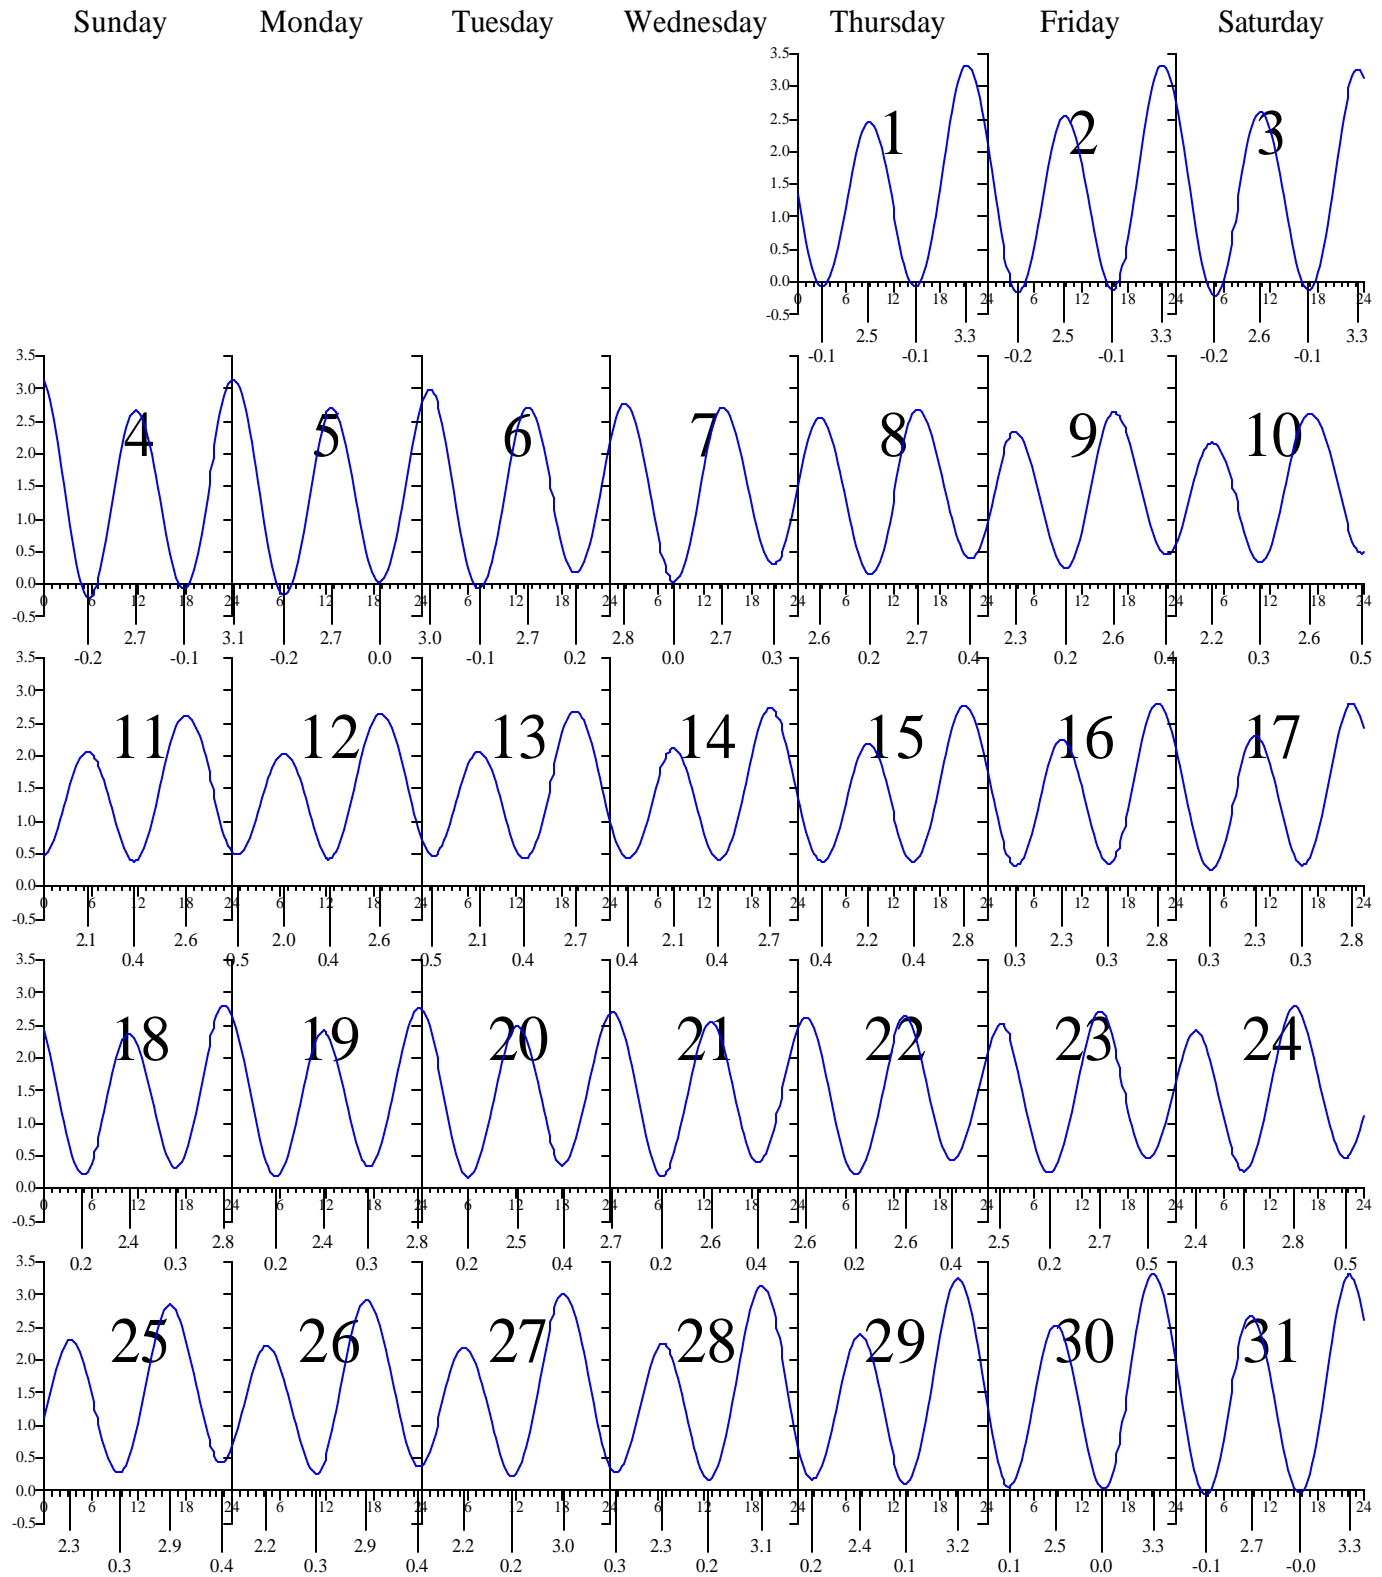

GLOUCESTER POINT, VA — Jul 2004 EASTERN DAYLIGHT TIME.

Heights are in FEET above MEAN LOWER LOW WATER.
0 and 24 are midnight, 12 is noon.