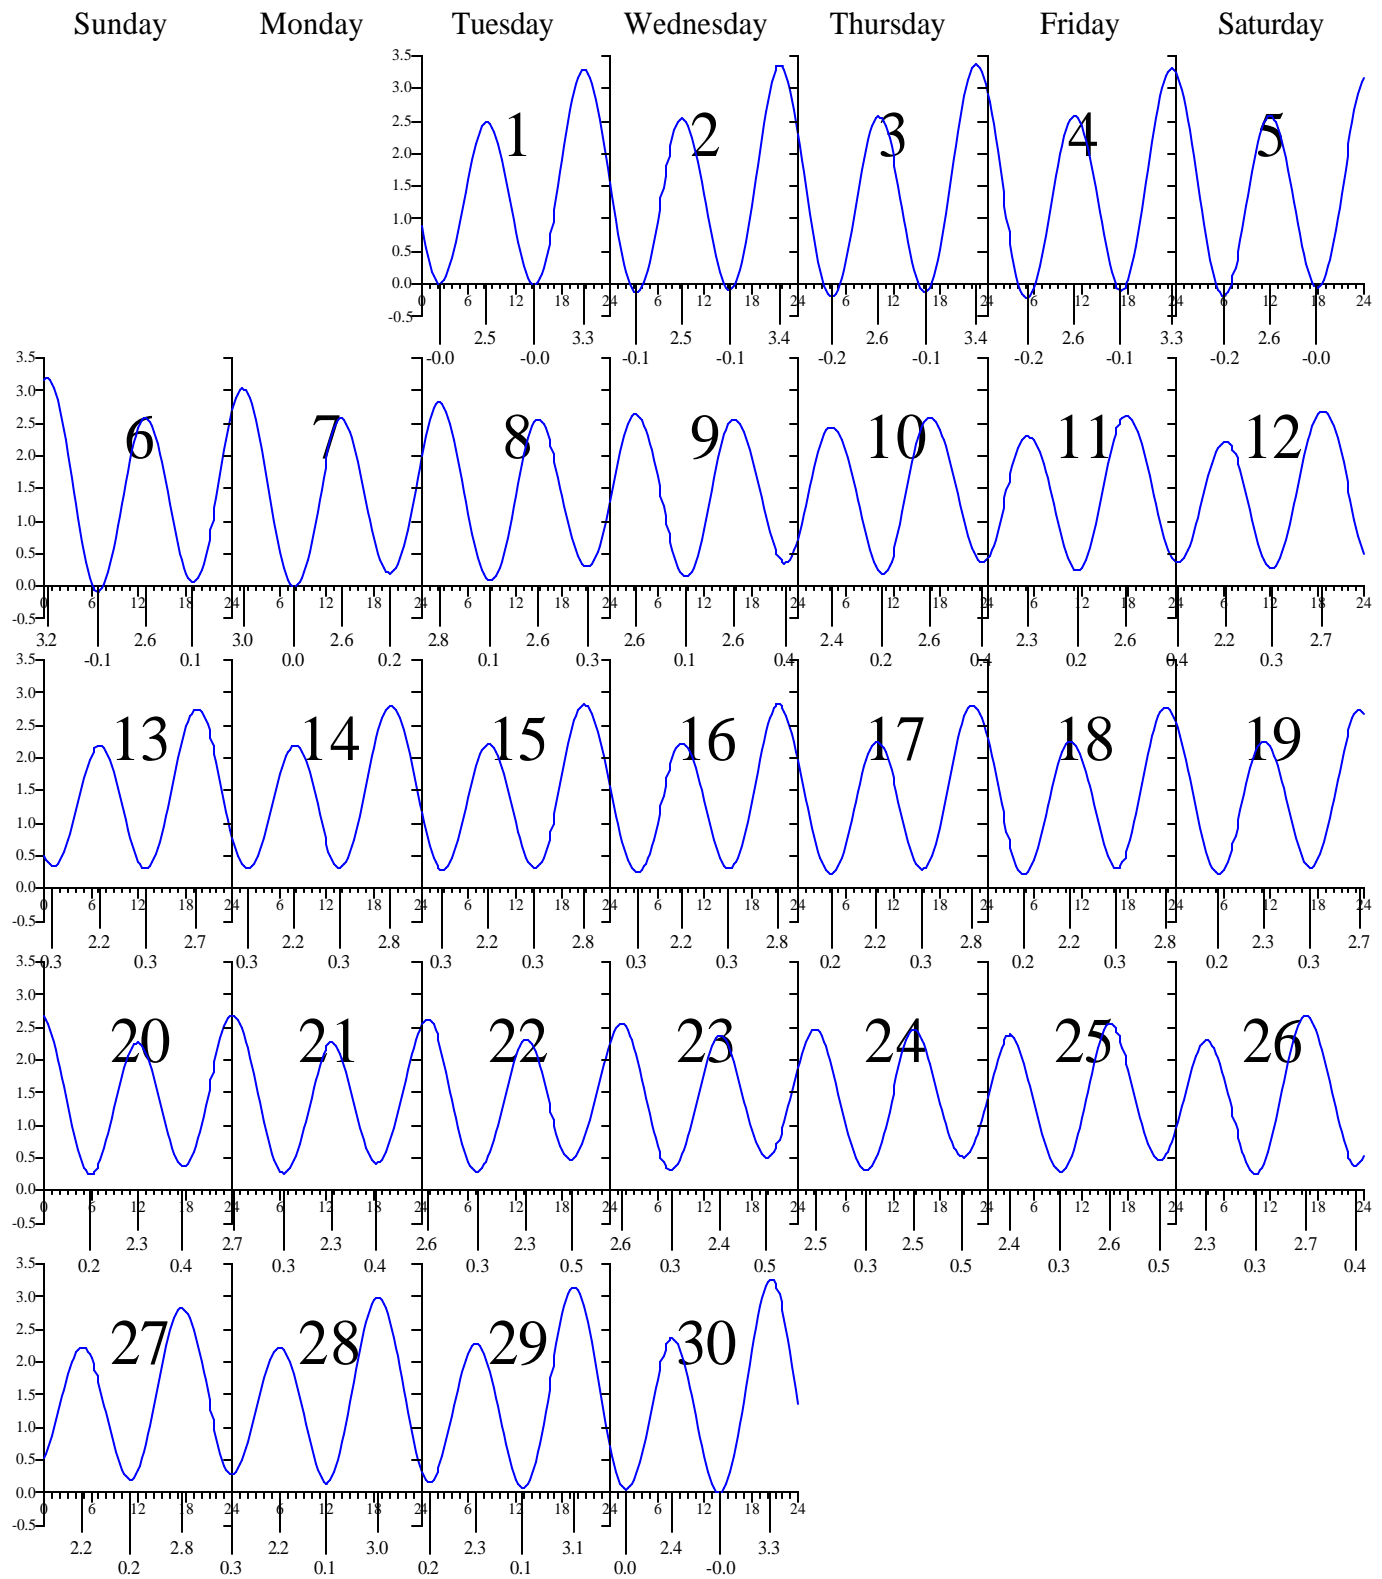

GLOUCESTER POINT, VA — Jun 2004 EASTERN DAYLIGHT TIME.

Heights are in FEET above MEAN LOWER LOW WATER.
0 and 24 are midnight, 12 is noon.