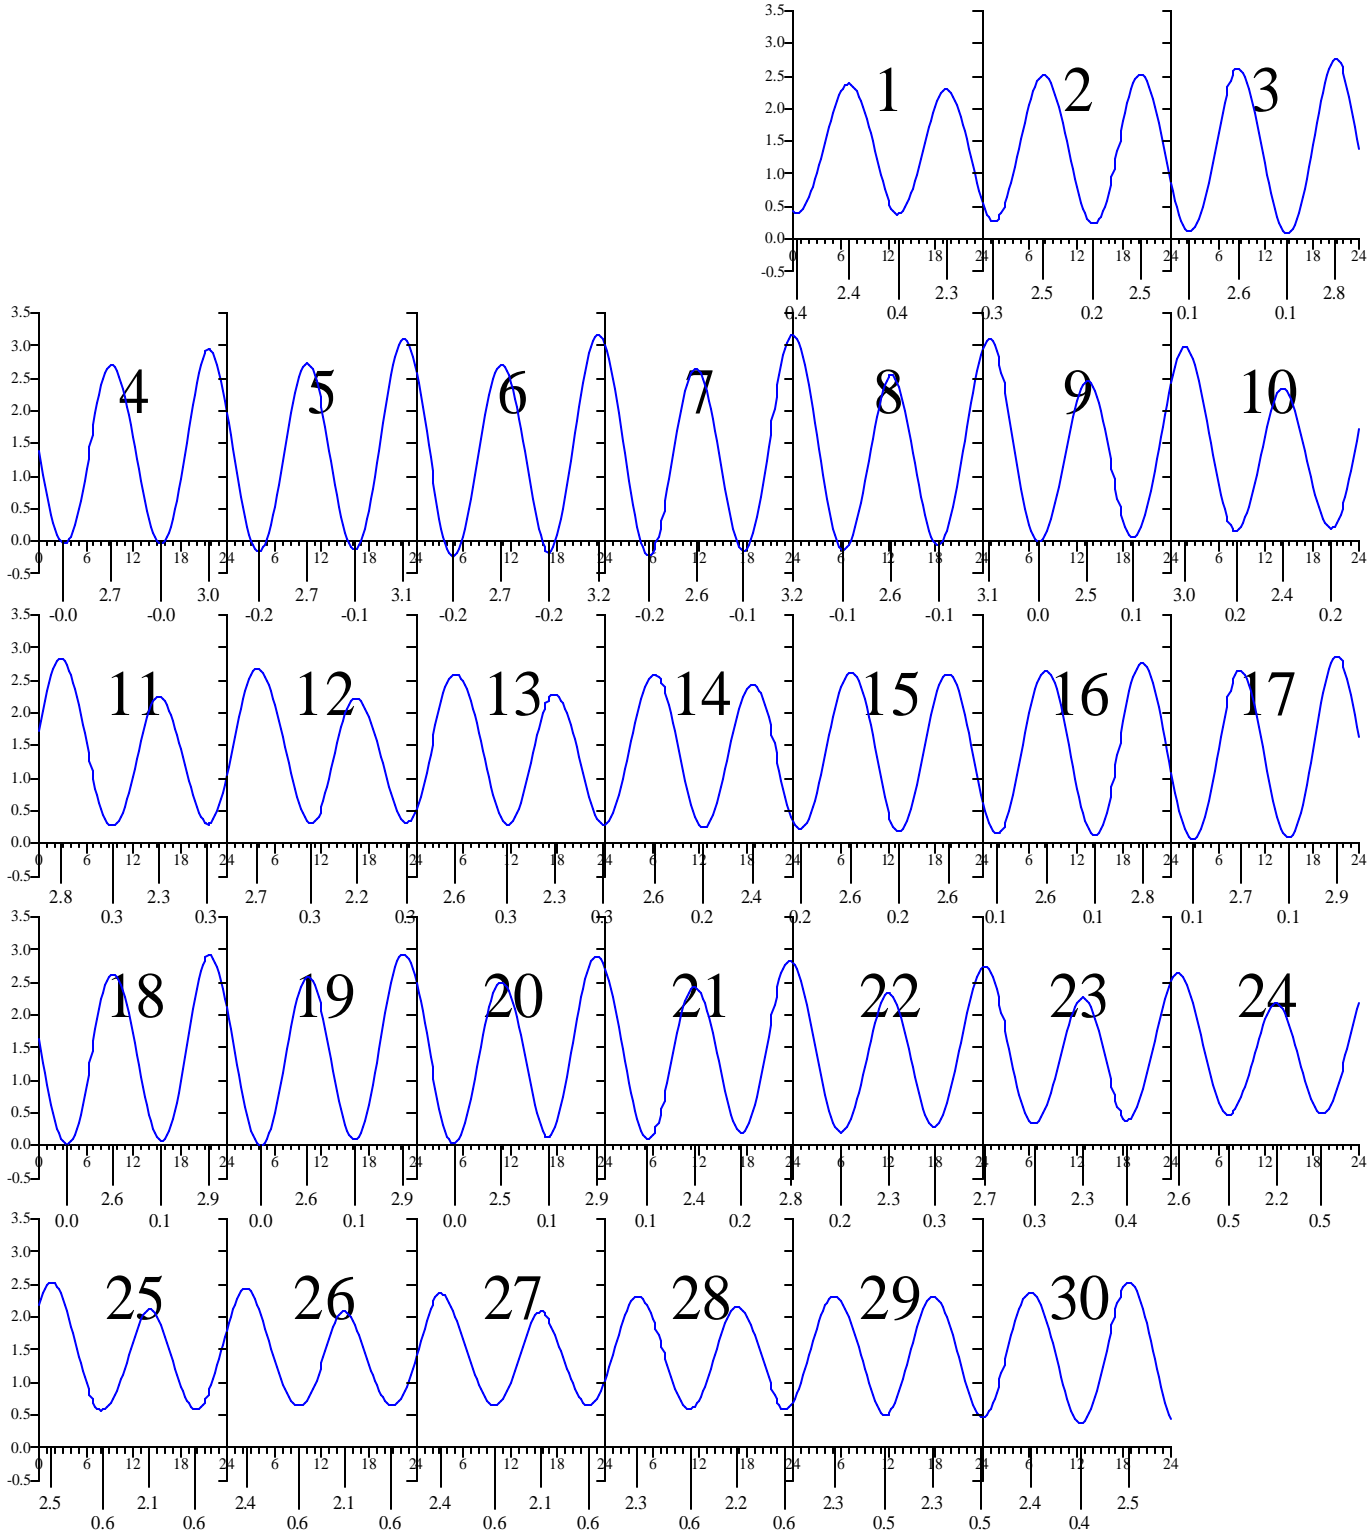

# GLOUCESTER POINT, VA — Apr 2004 EASTERN DAYLIGHT TIME.

Sunday      Monday      Tuesday      Wednesday      Thursday      Friday      Saturday

Heights are in FEET above MEAN LOWER LOW WATER.  
0 and 24 are midnight, 12 is noon.