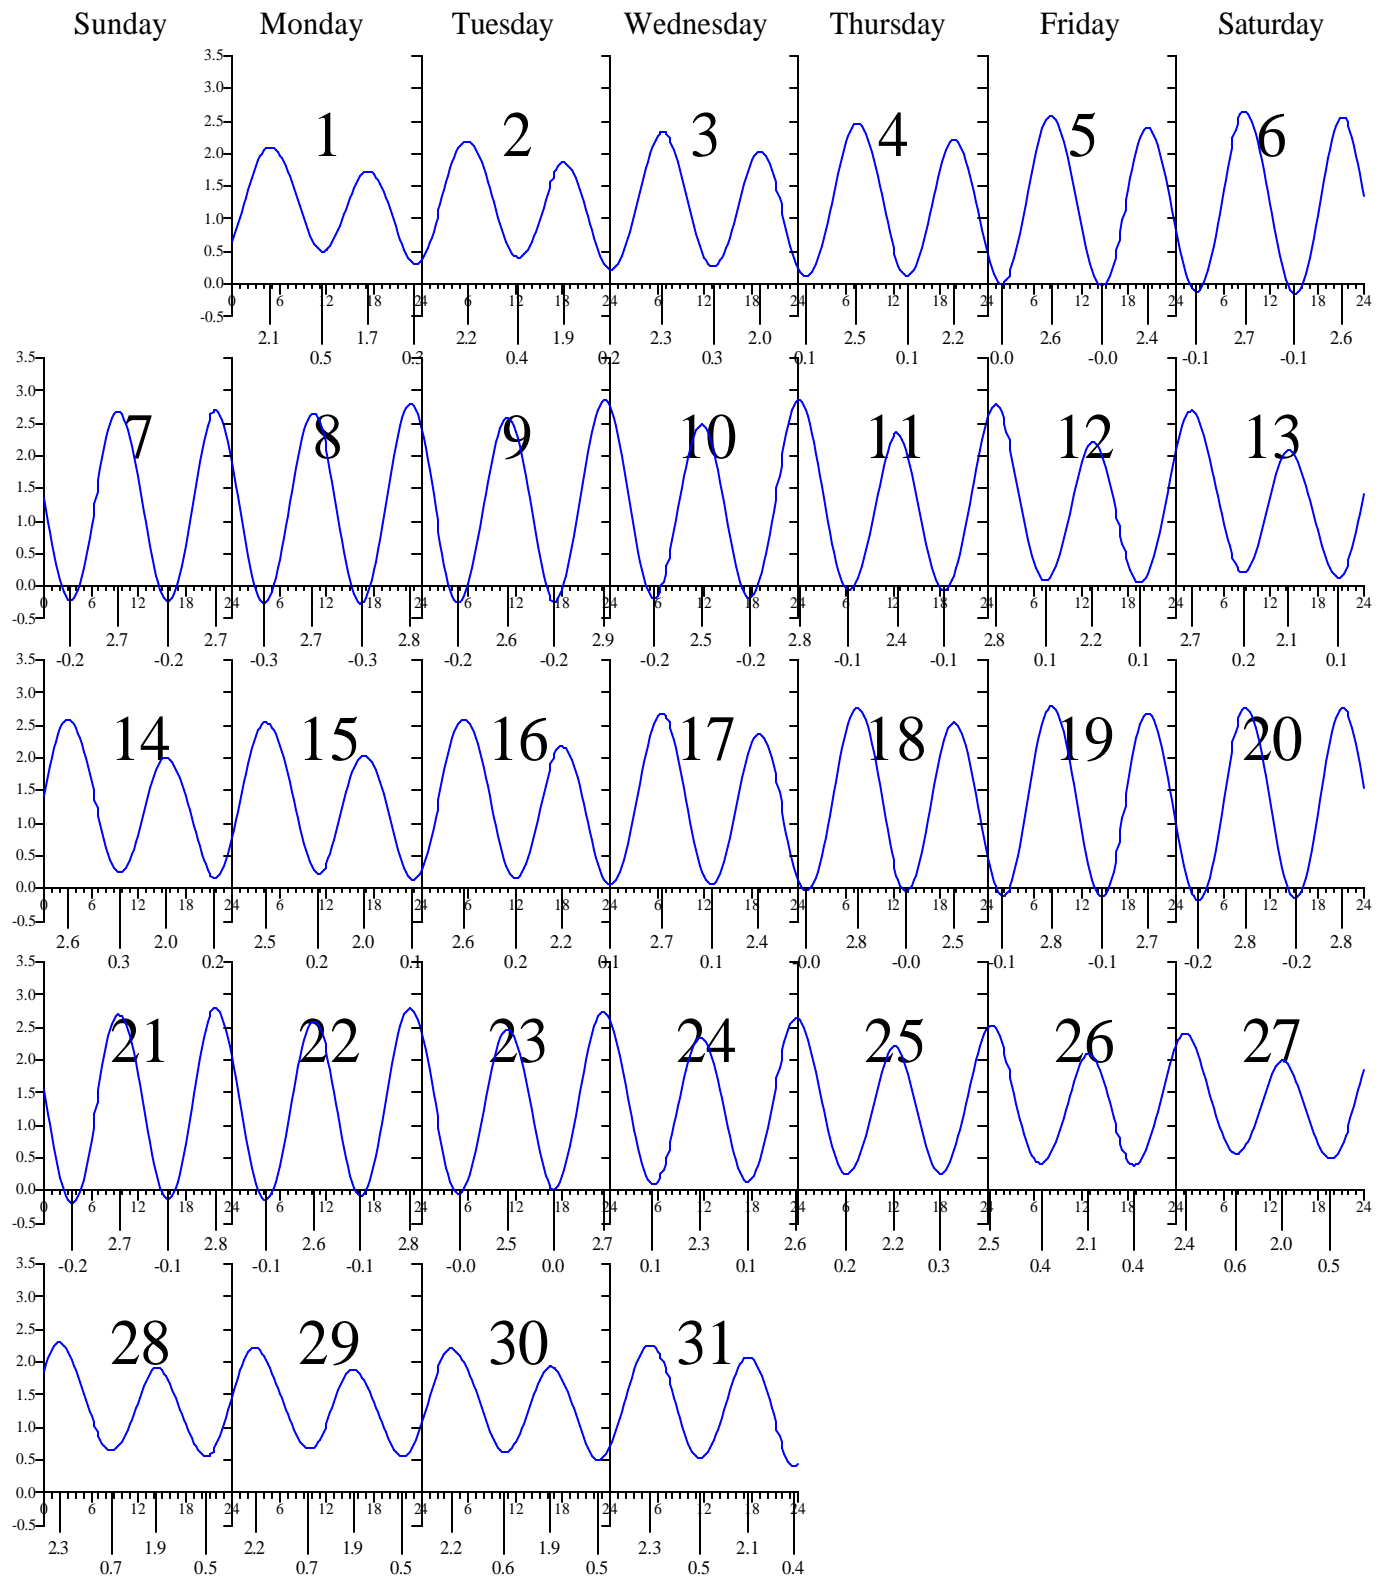

# GLOUCESTER POINT, VA — Mar 2004 EASTERN STANDARD TIME.

Heights are in FEET above MEAN LOWER LOW WATER.  
 0 and 24 are midnight, 12 is noon.