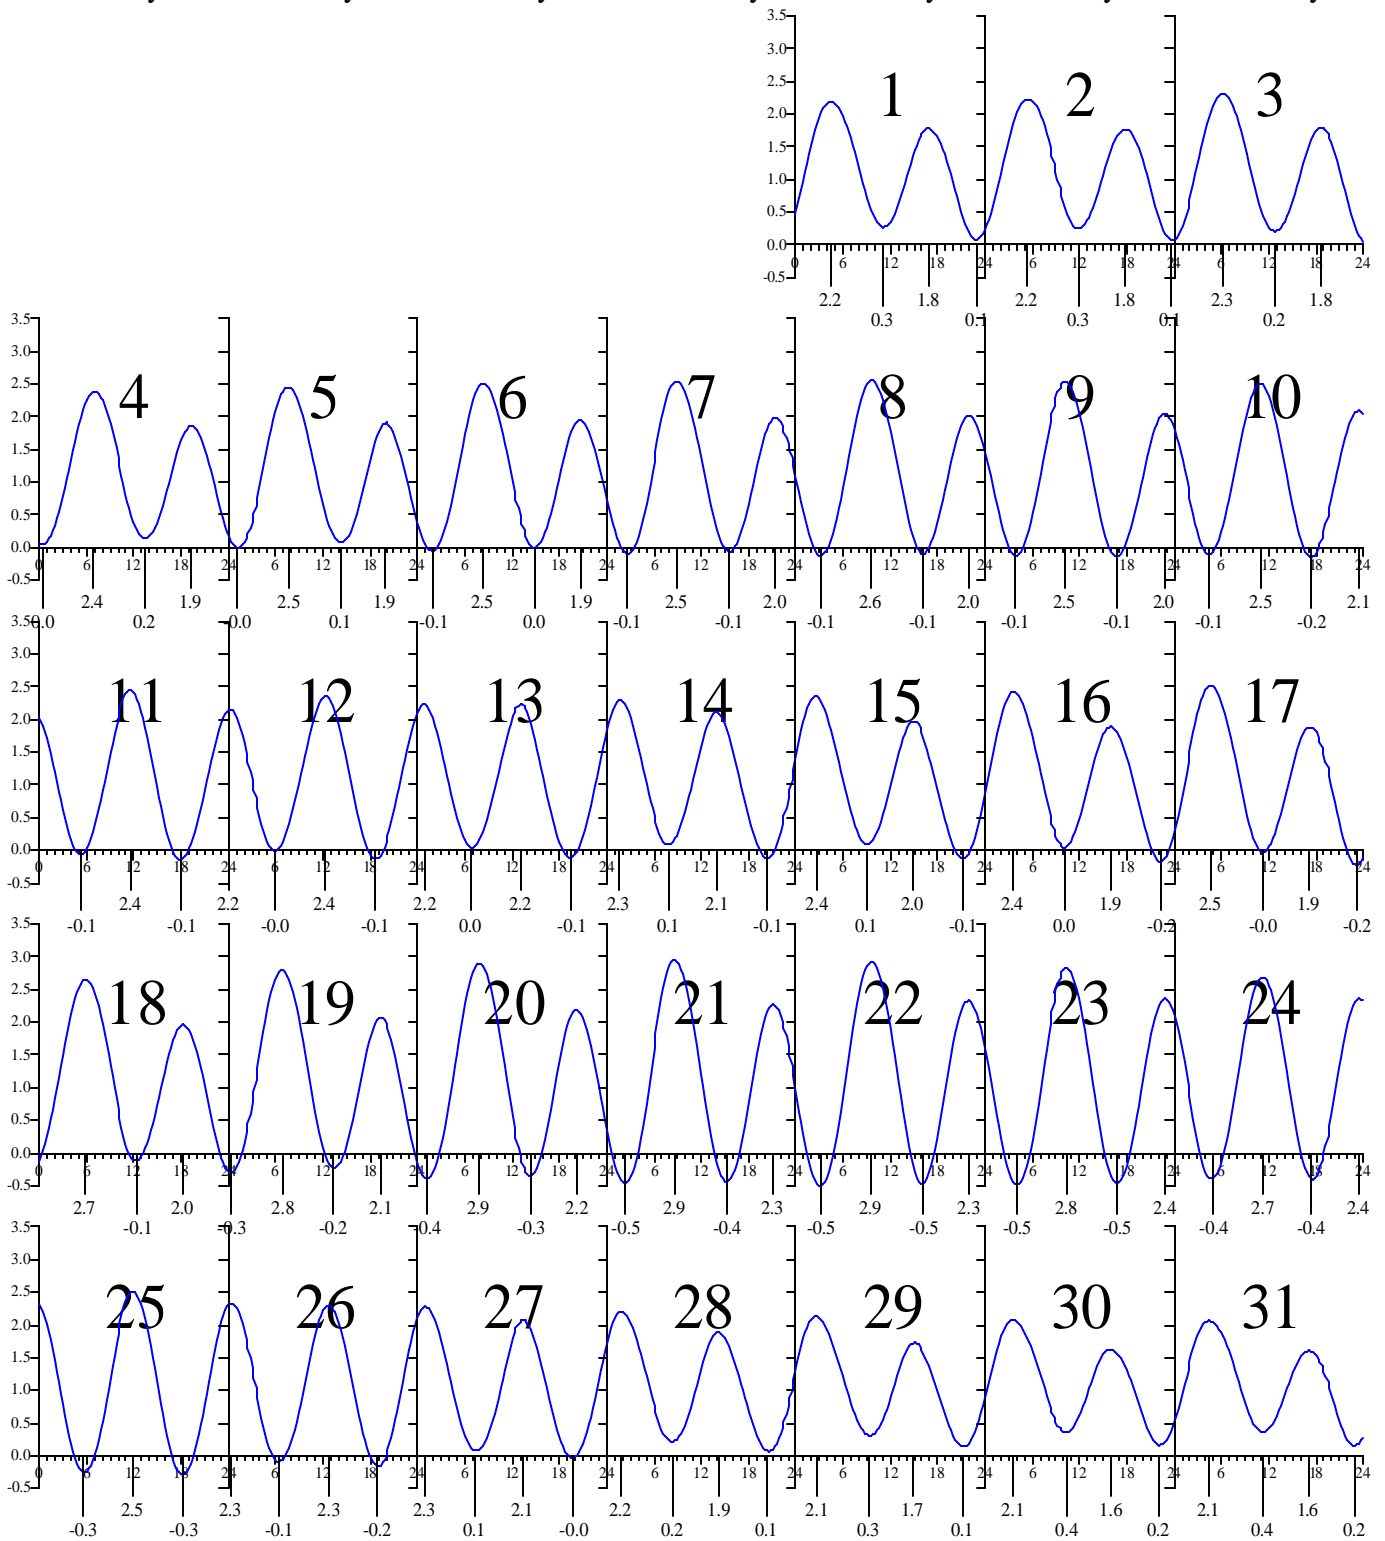

GLOUCESTER POINT, VA — Jan 2004 EASTERN STANDARD TIME.

Sunday Monday Tuesday Wednesday Thursday Friday Saturday

Heights are in FEET above MEAN LOWER LOW WATER.
 0 and 24 are midnight, 12 is noon.