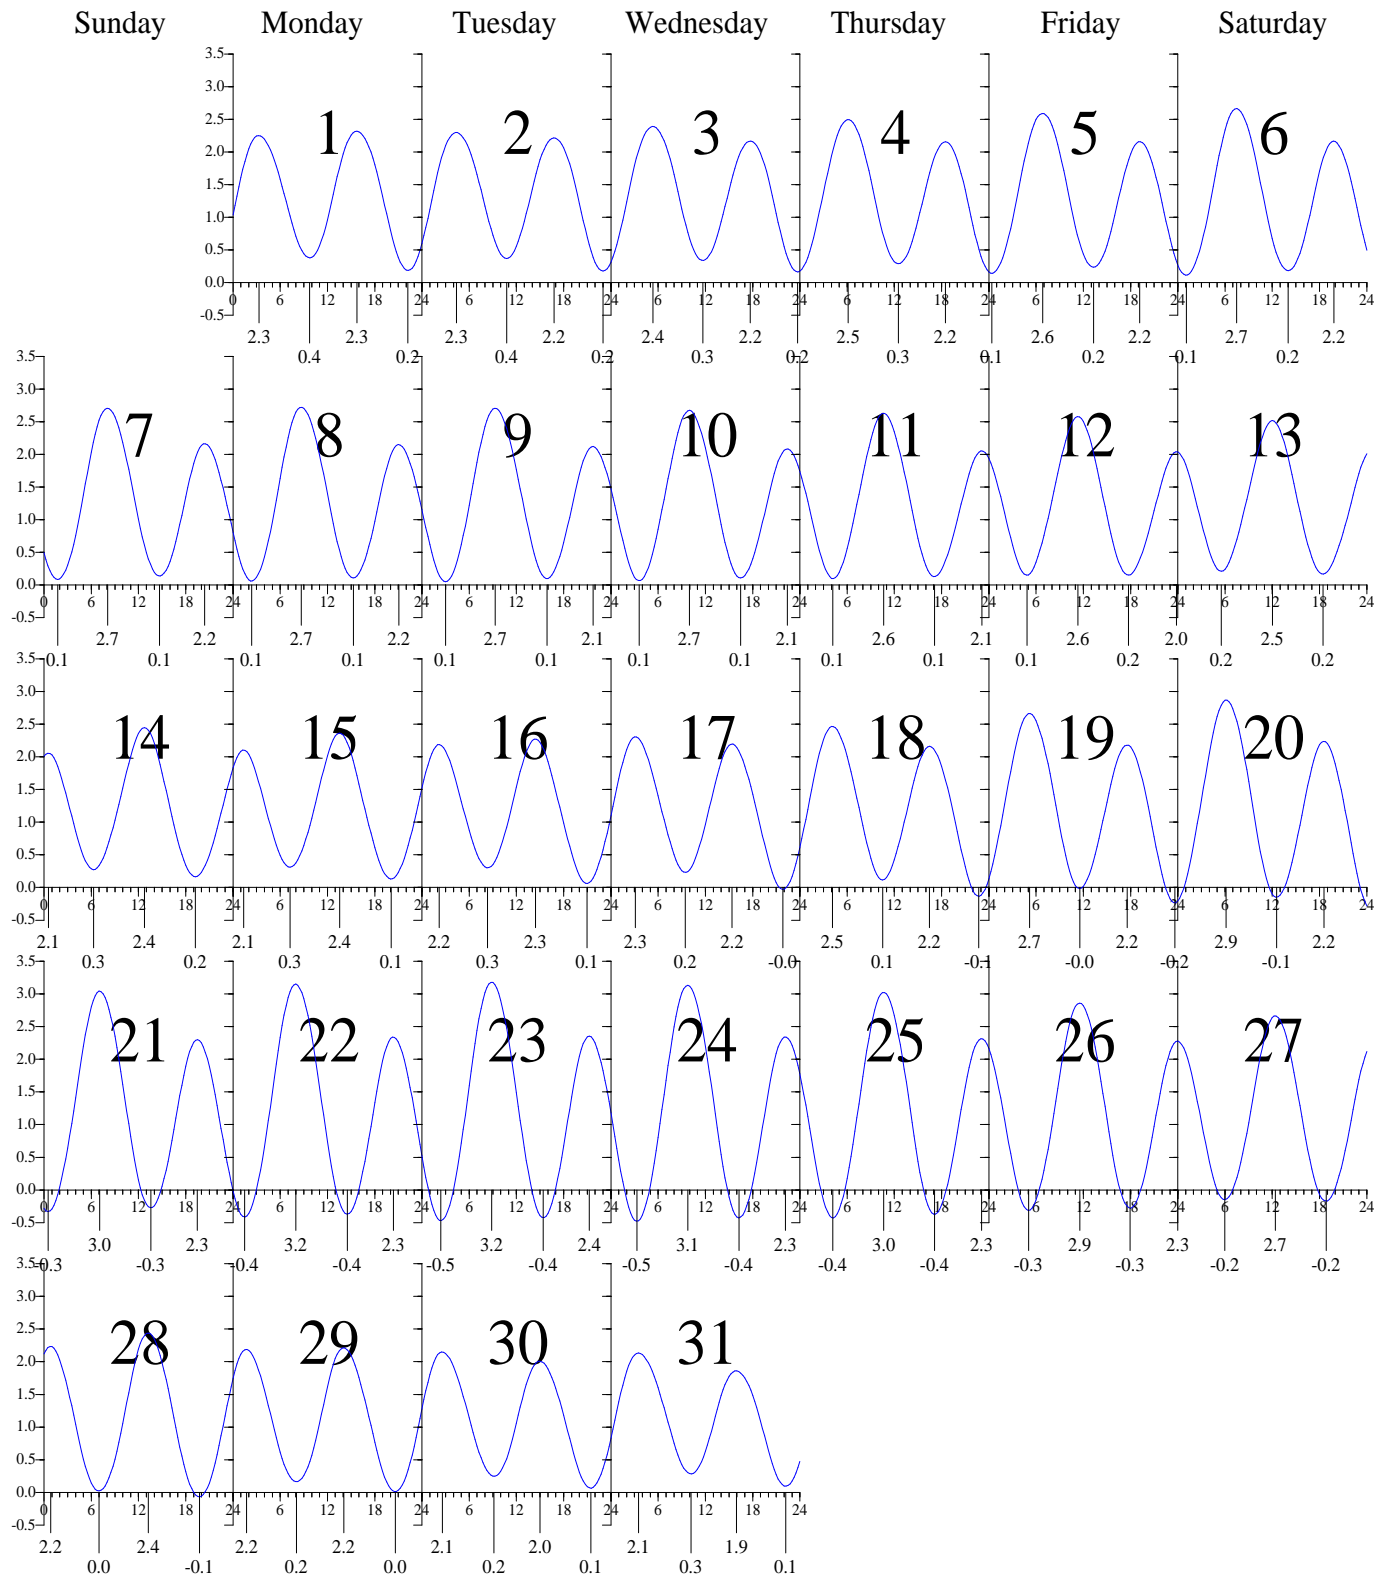

# GLOUCESTER POINT, VA — Dec 2003 EASTERN STANDARD TIME.

Heights are in FEET above MEAN LOWER LOW WATER.  
 0 and 24 are midnight, 12 is noon.