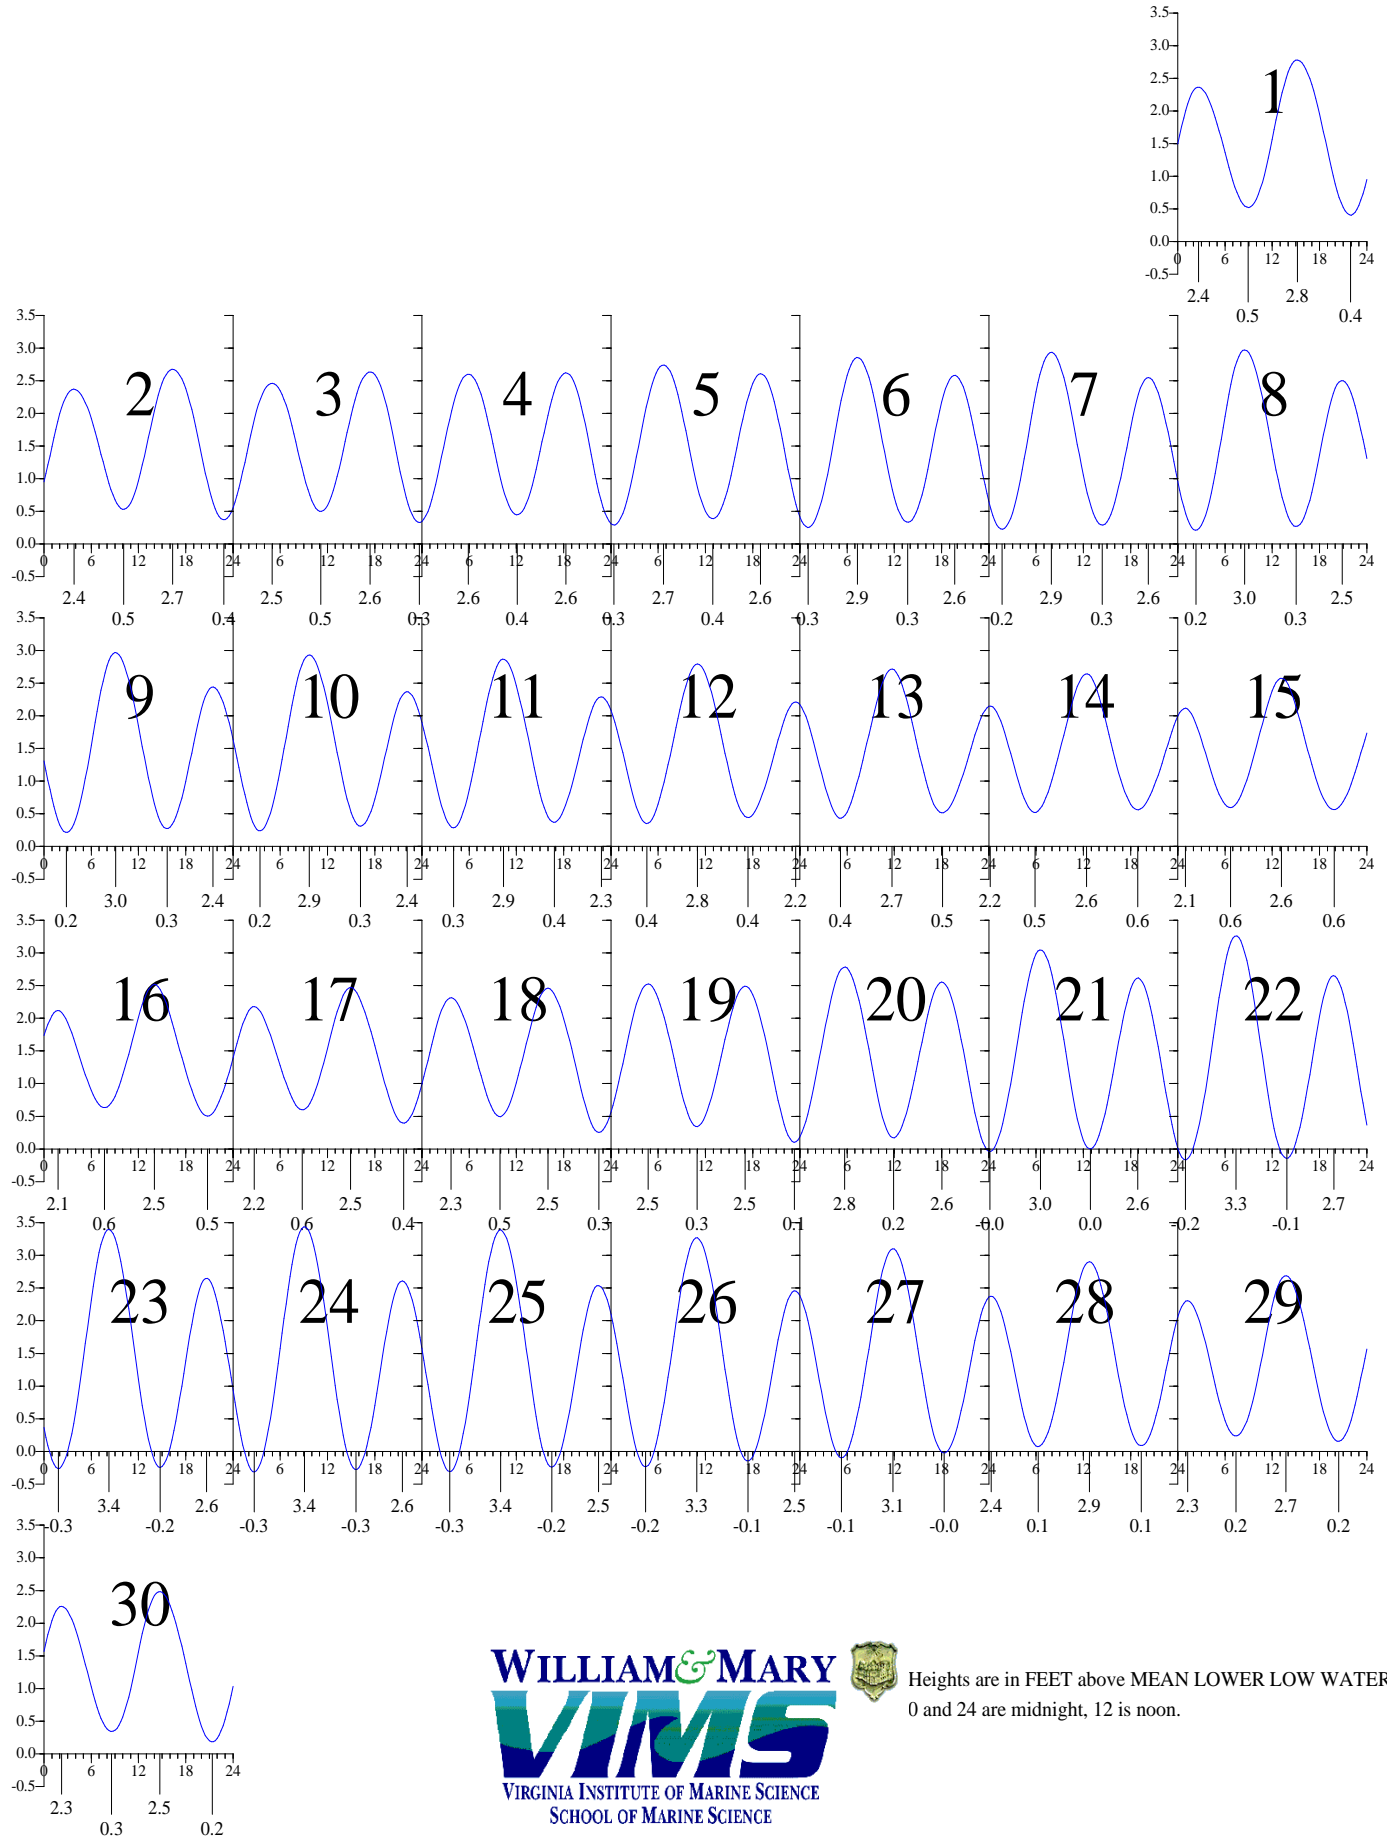

GLOUCESTER POINT, VA — Nov 2003 EASTERN STANDARD TIME.

Sunday

Monday

Tuesday

Wednesday

Thursday

Friday

Saturday

Heights are in FEET above MEAN LOWER LOW WATER.
 0 and 24 are midnight, 12 is noon.