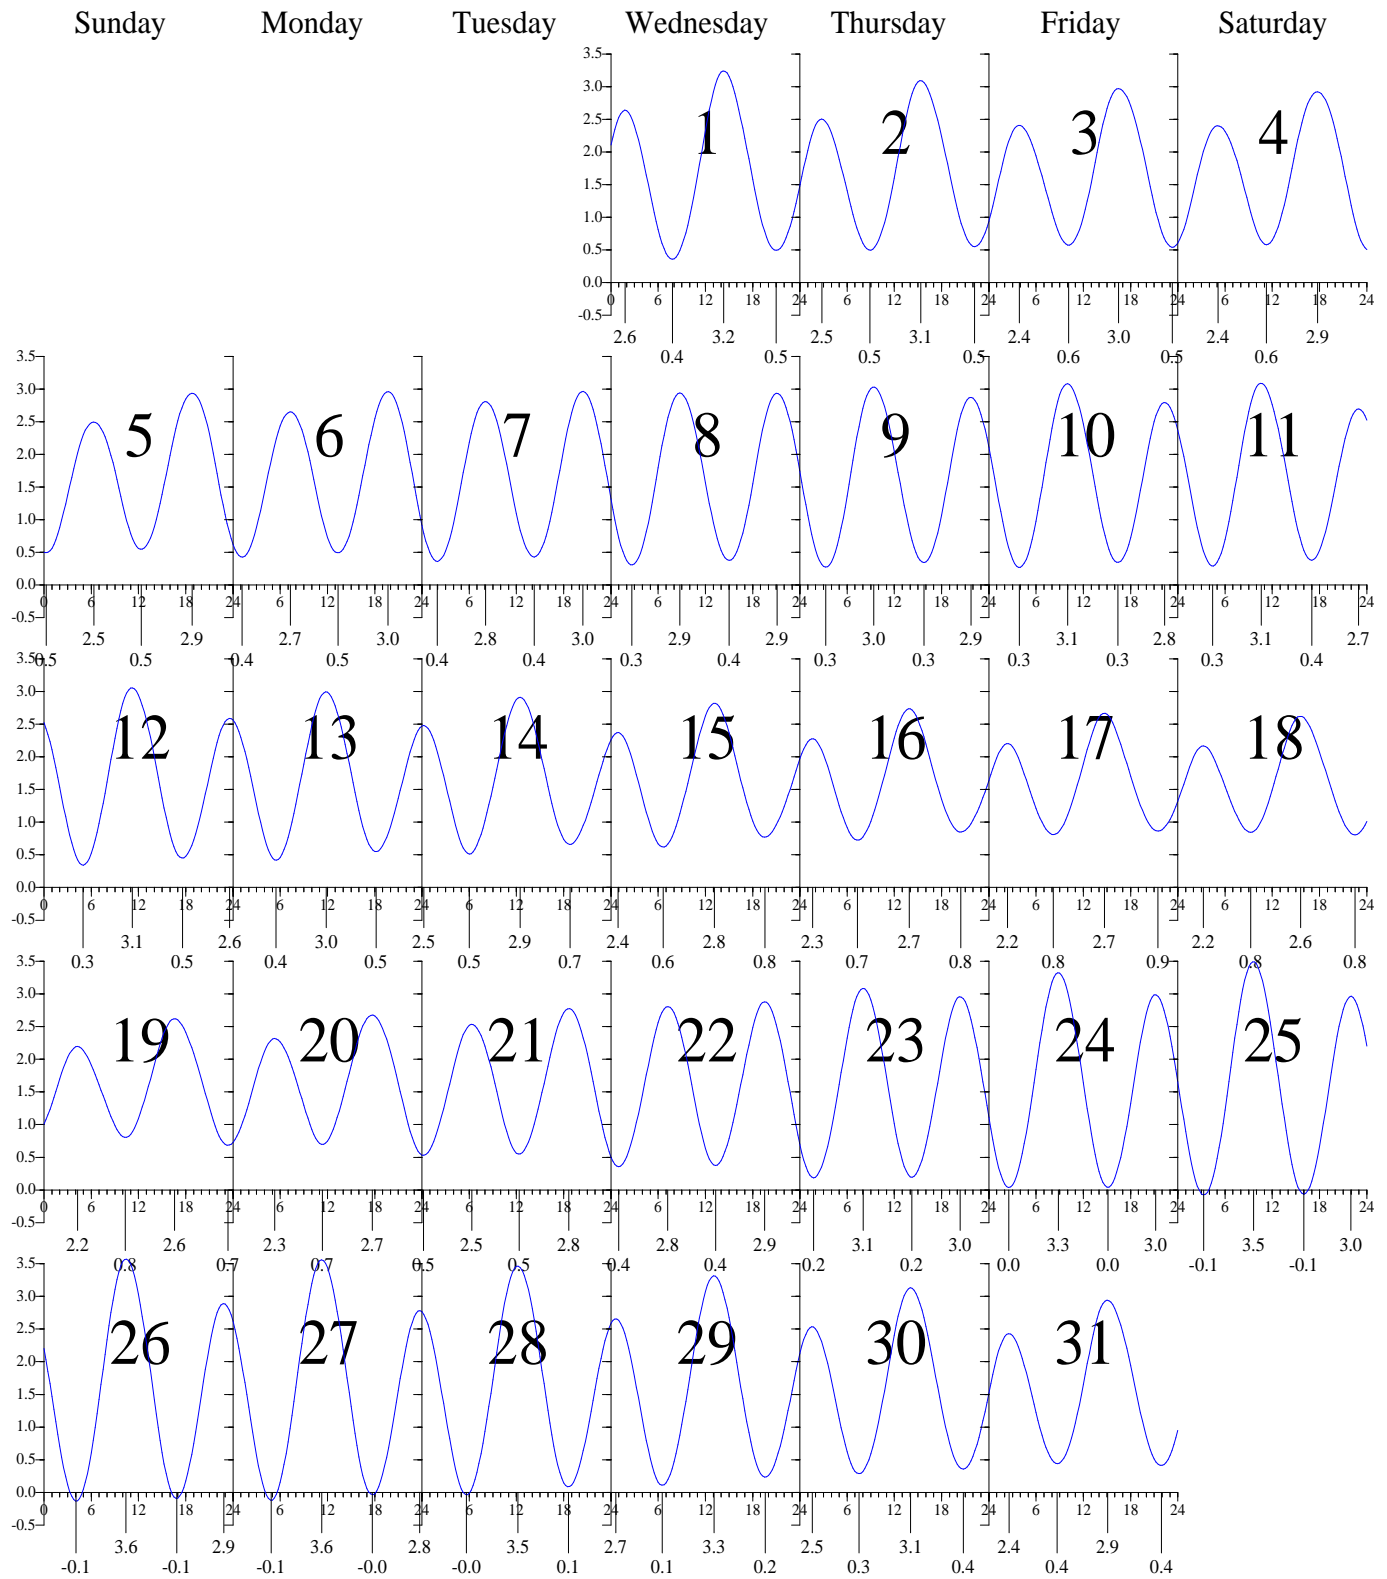

# GLOUCESTER POINT, VA — Oct 2003 EASTERN DAYLIGHT TIME.

Heights are in FEET above MEAN LOWER LOW WATER.  
 0 and 24 are midnight, 12 is noon.