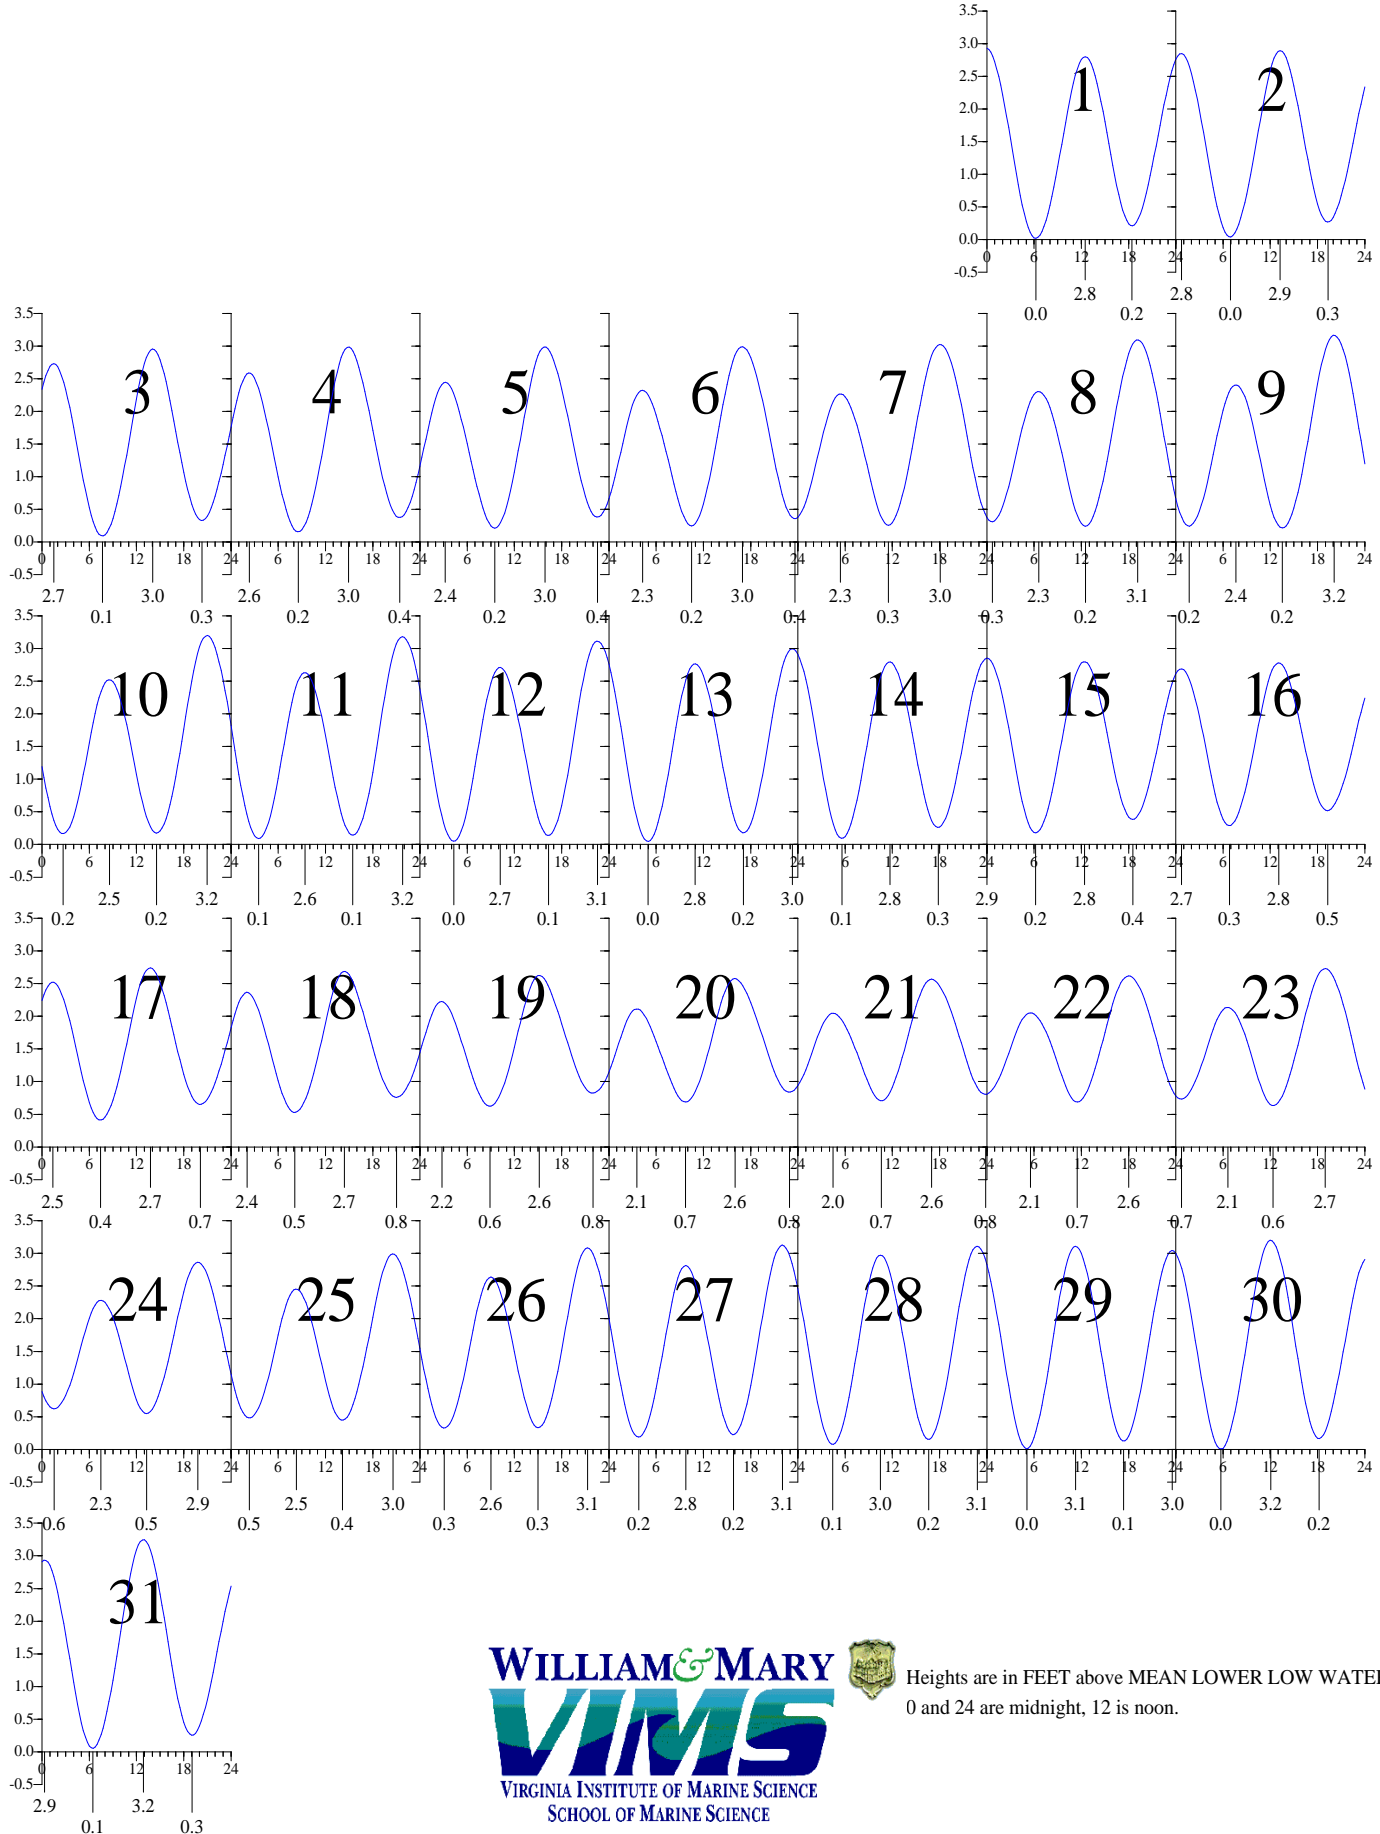

# GLOUCESTER POINT, VA — Aug 2003 EASTERN DAYLIGHT TIME.

Sunday

Monday

Tuesday

Wednesday

Thursday

Friday

Saturday

Heights are in FEET above MEAN LOWER LOW WATER.  
0 and 24 are midnight, 12 is noon.