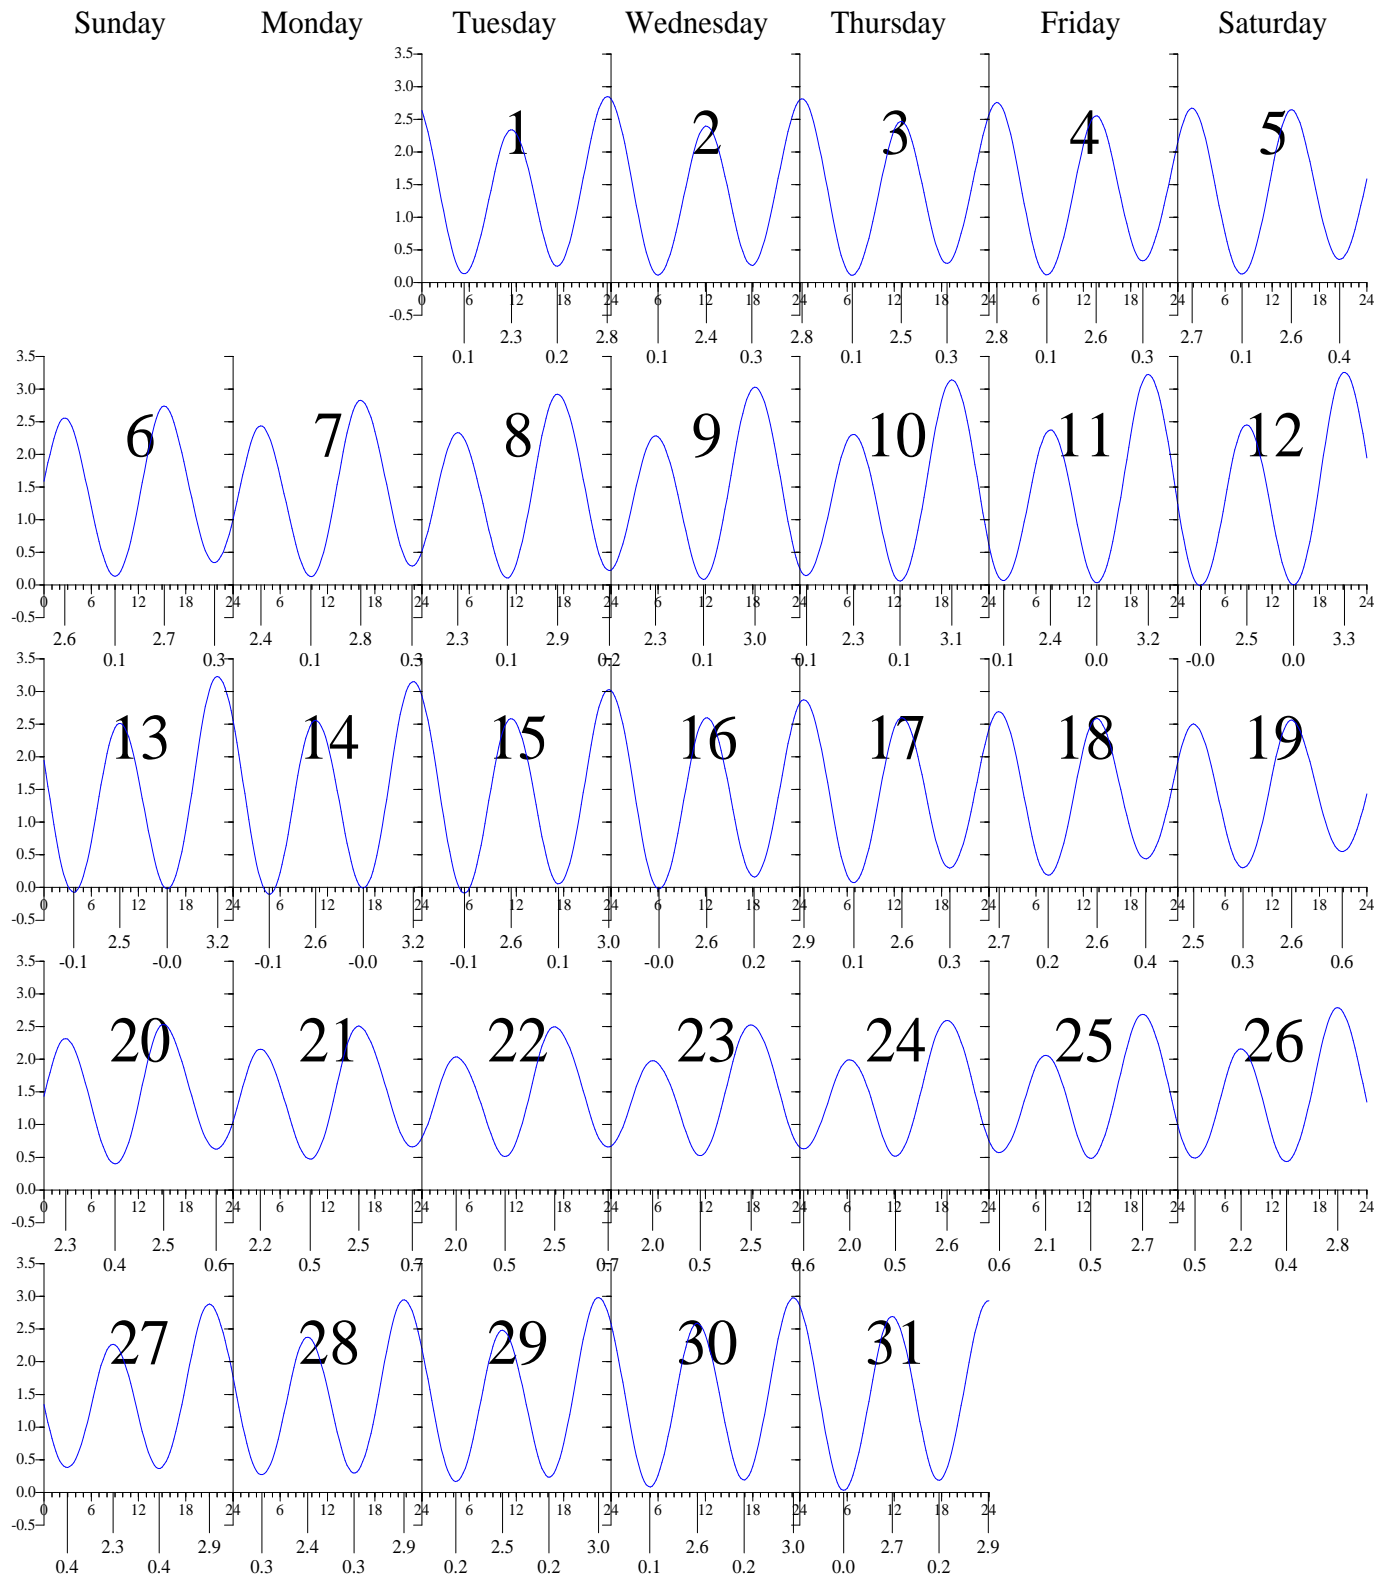

GLOUCESTER POINT, VA — Jul 2003 EASTERN DAYLIGHT TIME.

Heights are in FEET above MEAN LOWER LOW WATER.
0 and 24 are midnight, 12 is noon.