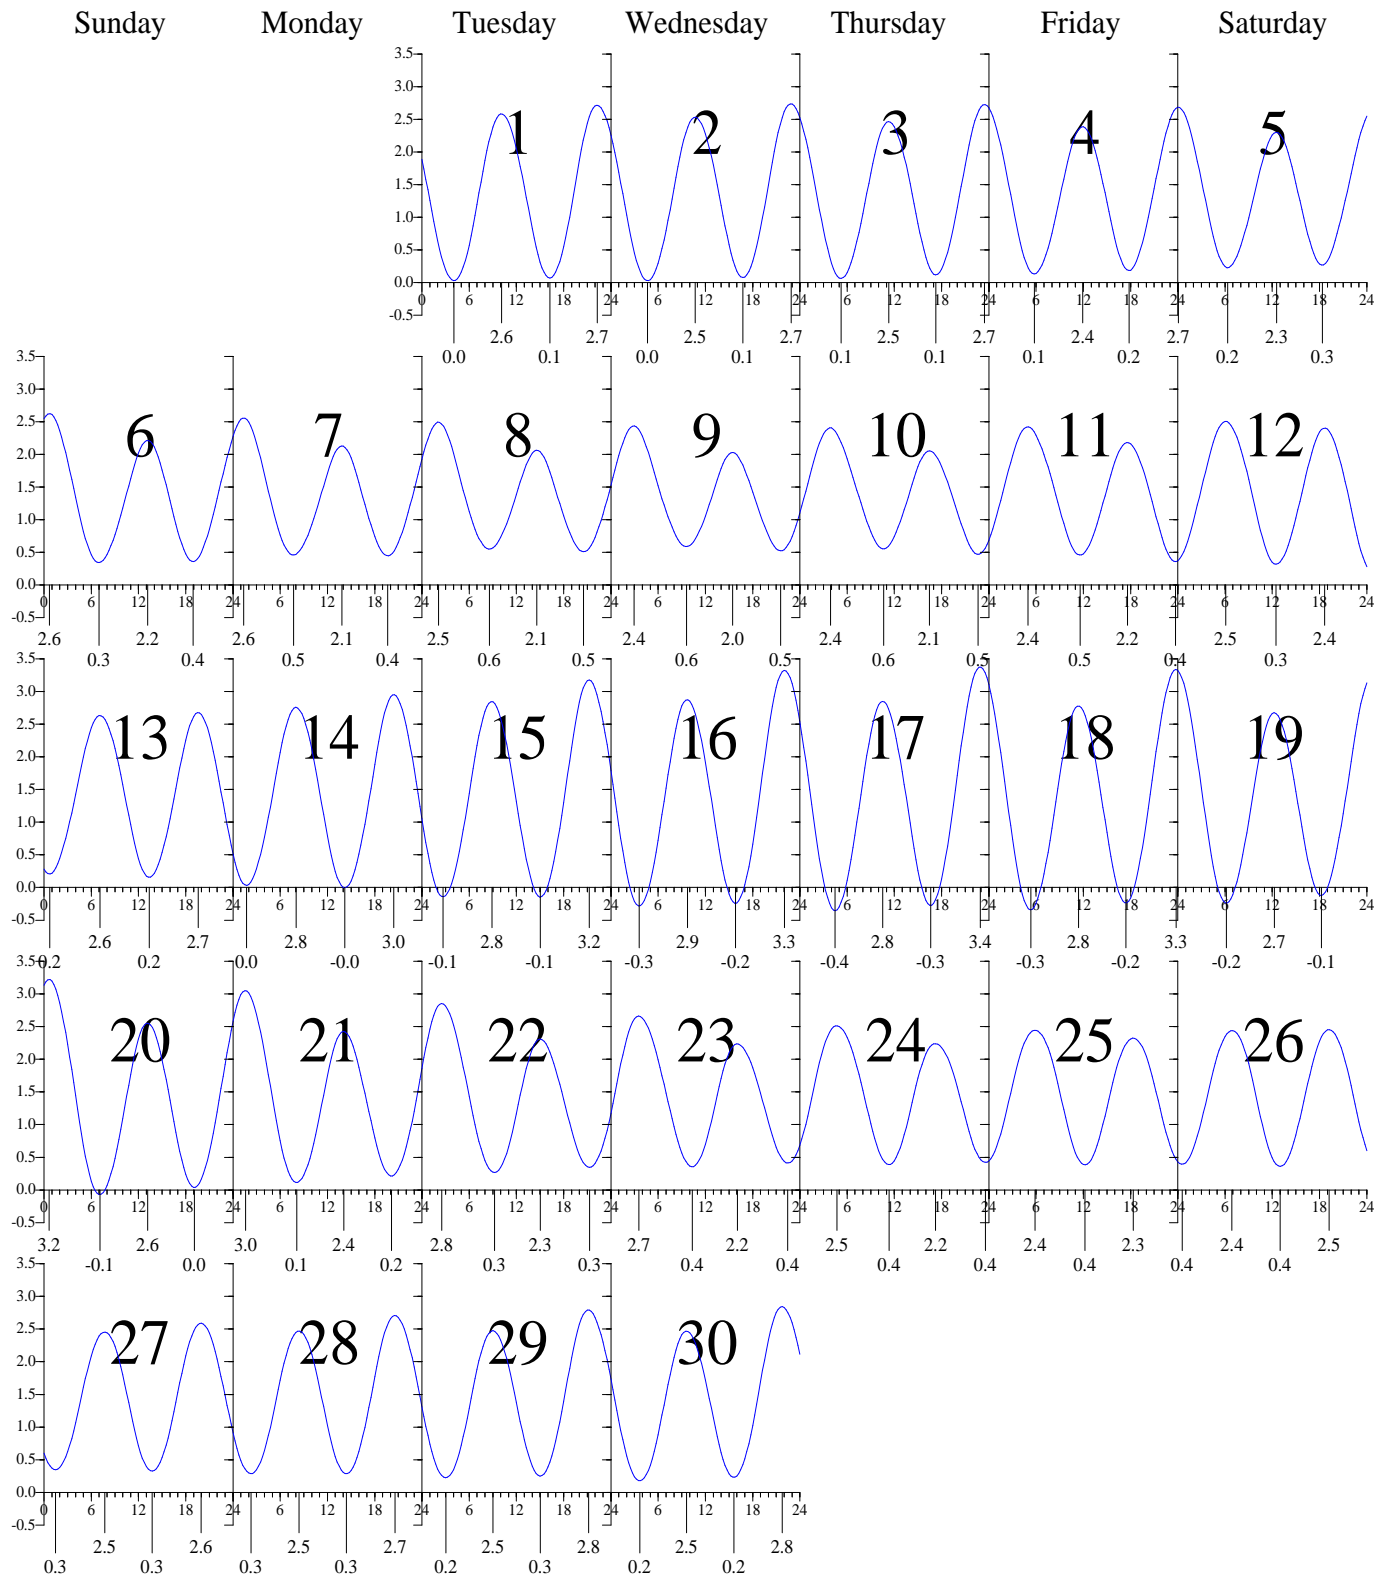

GLOUCESTER POINT, VA — Apr 2003 EASTERN DAYLIGHT TIME.

Heights are in FEET above MEAN LOWER LOW WATER.
0 and 24 are midnight, 12 is noon.