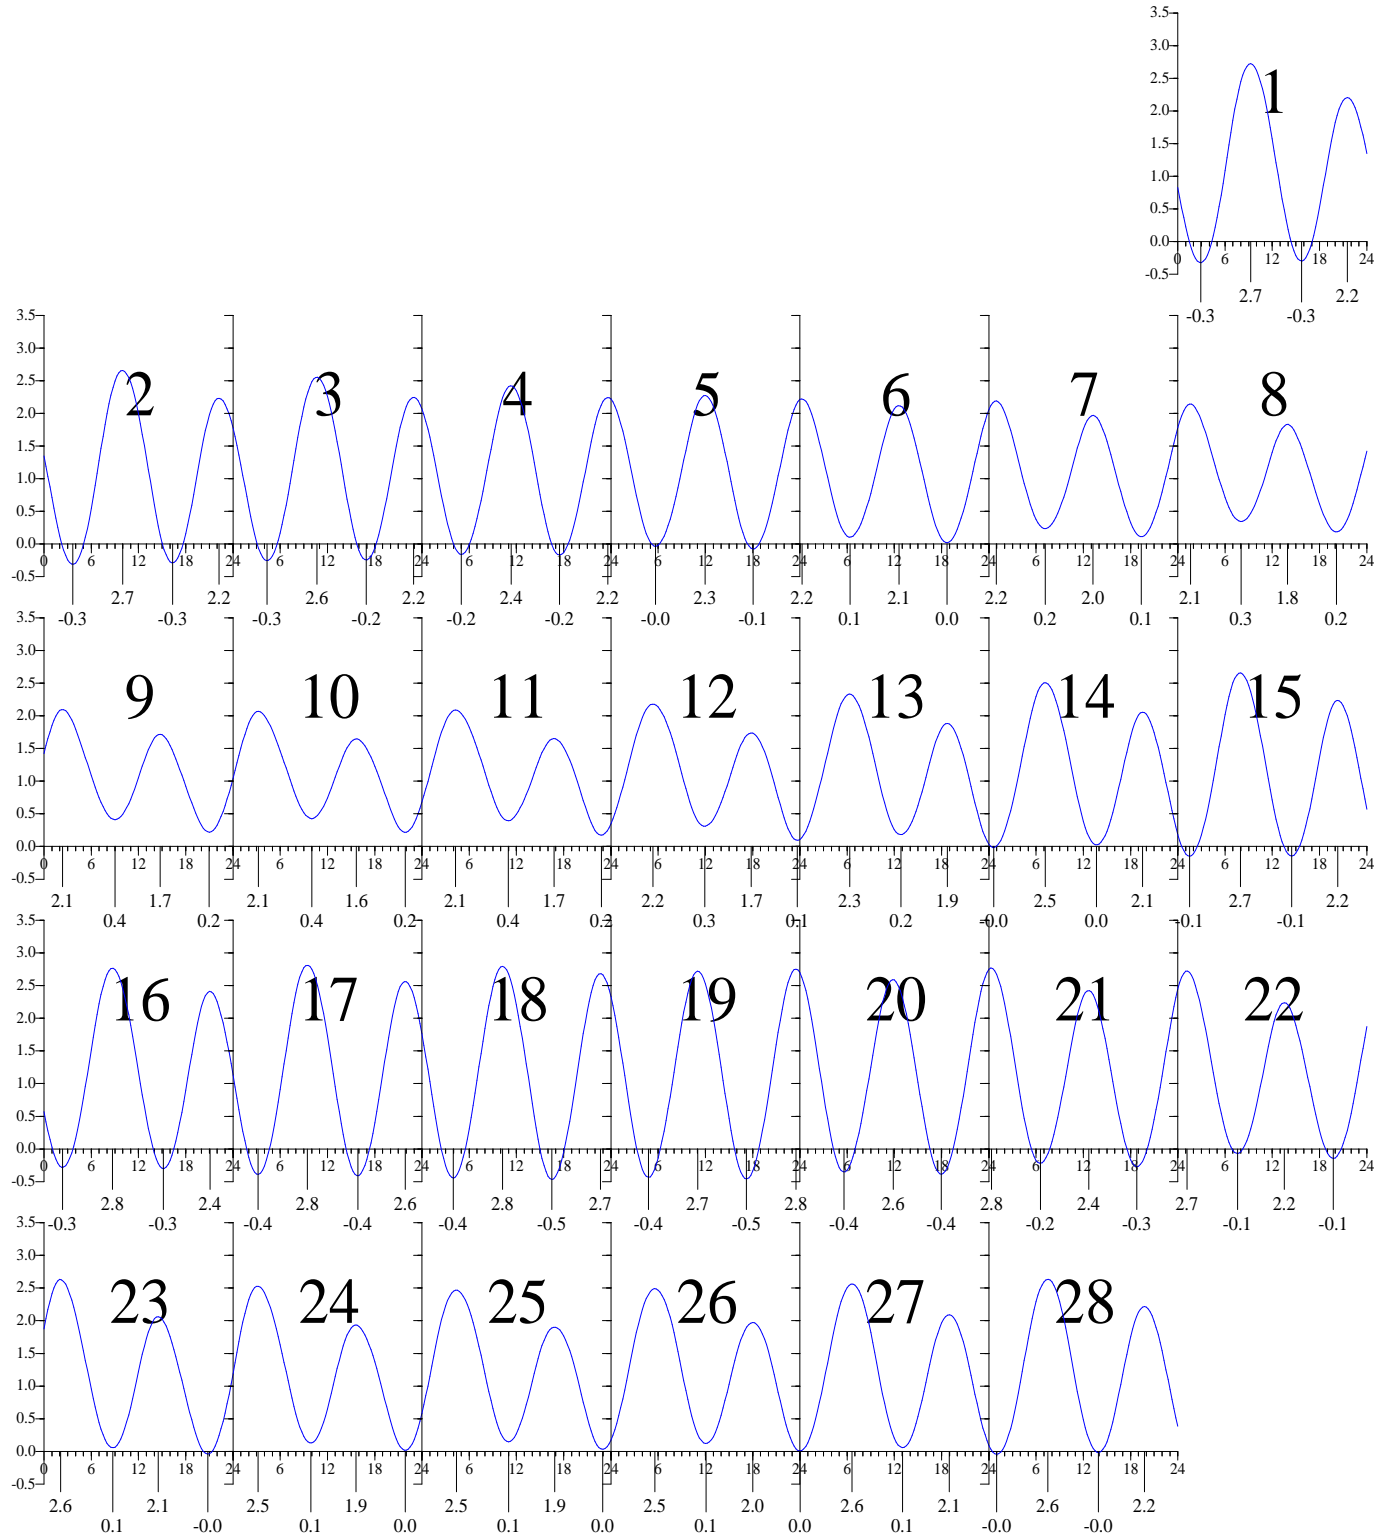

# GLOUCESTER POINT, VA — Feb 2003 EASTERN STANDARD TIME.

Sunday

Monday

Tuesday

Wednesday

Thursday

Friday

Saturday

Heights are in FEET above MEAN LOWER LOW WATER.  
 0 and 24 are midnight, 12 is noon.