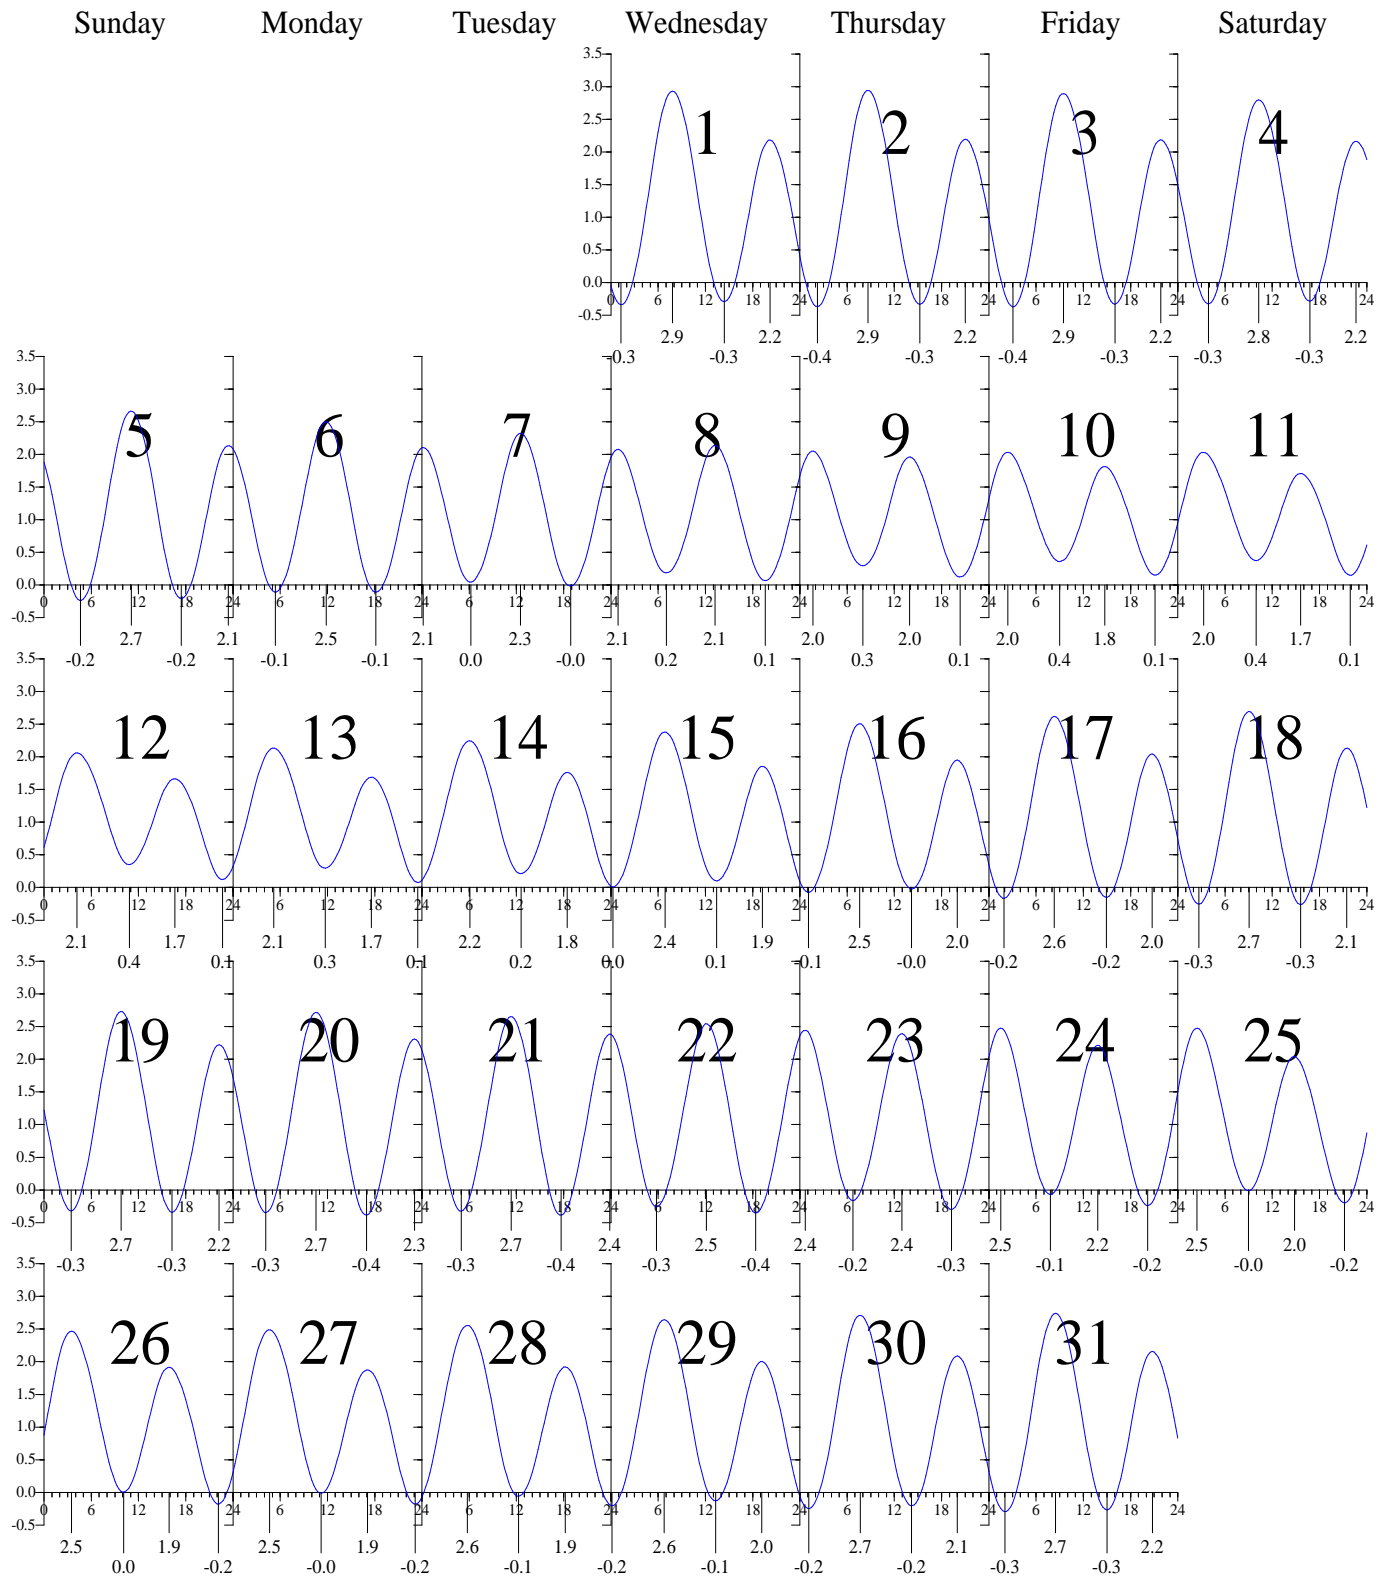

GLOUCESTER POINT, VA — Jan 2003 EASTERN STANDARD TIME.

Heights are in FEET above MEAN LOWER LOW WATER.
0 and 24 are midnight, 12 is noon.