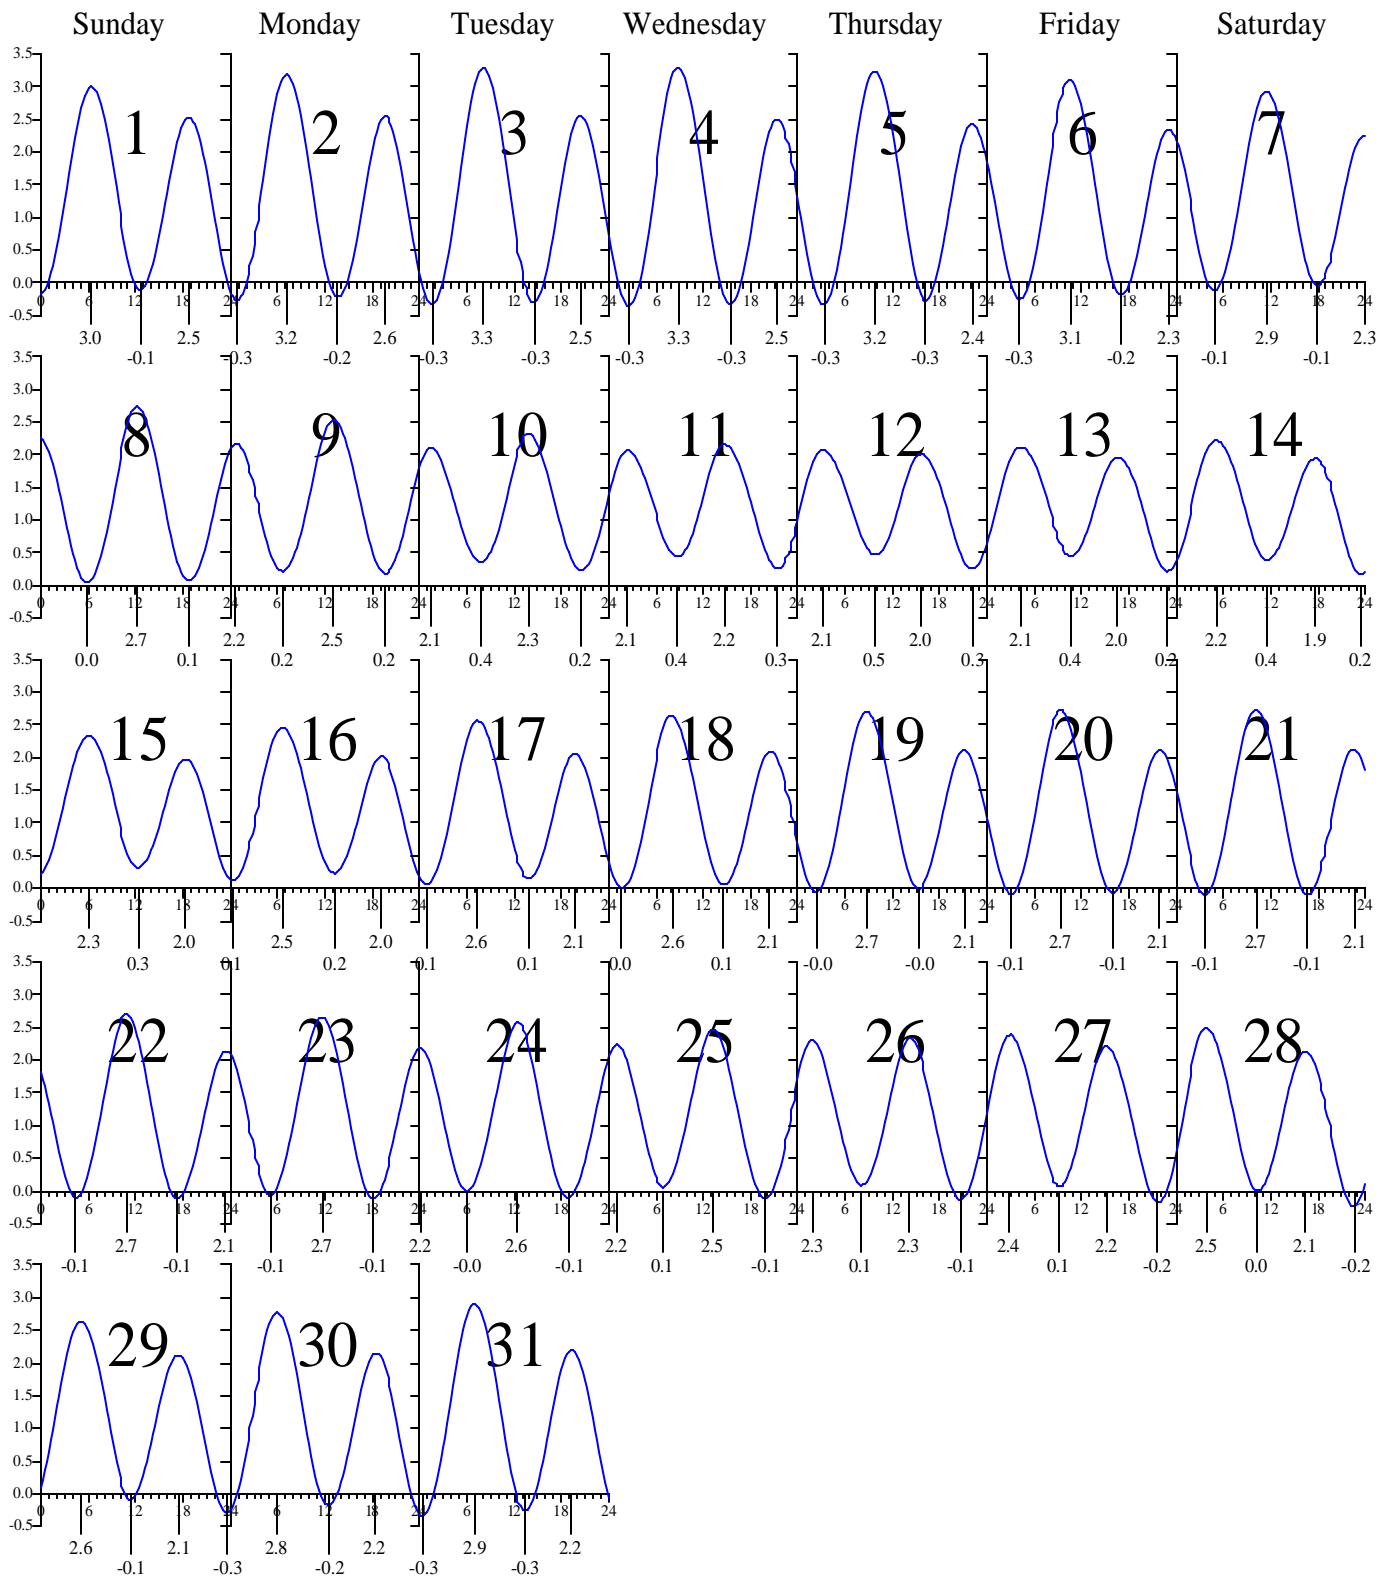

# GLOUCESTER POINT, VA — Dec 2002 EASTERN STANDARD TIME.

Heights are in FEET above MEAN LOWER LOW WATER.  
0 and 24 are midnight, 12 is noon.