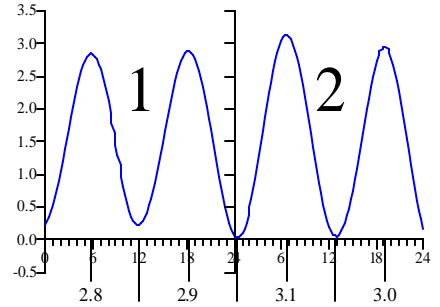

GLOUCESTER POINT, VA — Nov 2002 EASTERN STANDARD TIME.

Sunday

Monday

Tuesday

Wednesday

Thursday

Friday

Saturday

Heights are in FEET above MEAN LOWER LOW WATER.
0 and 24 are midnight, 12 is noon.