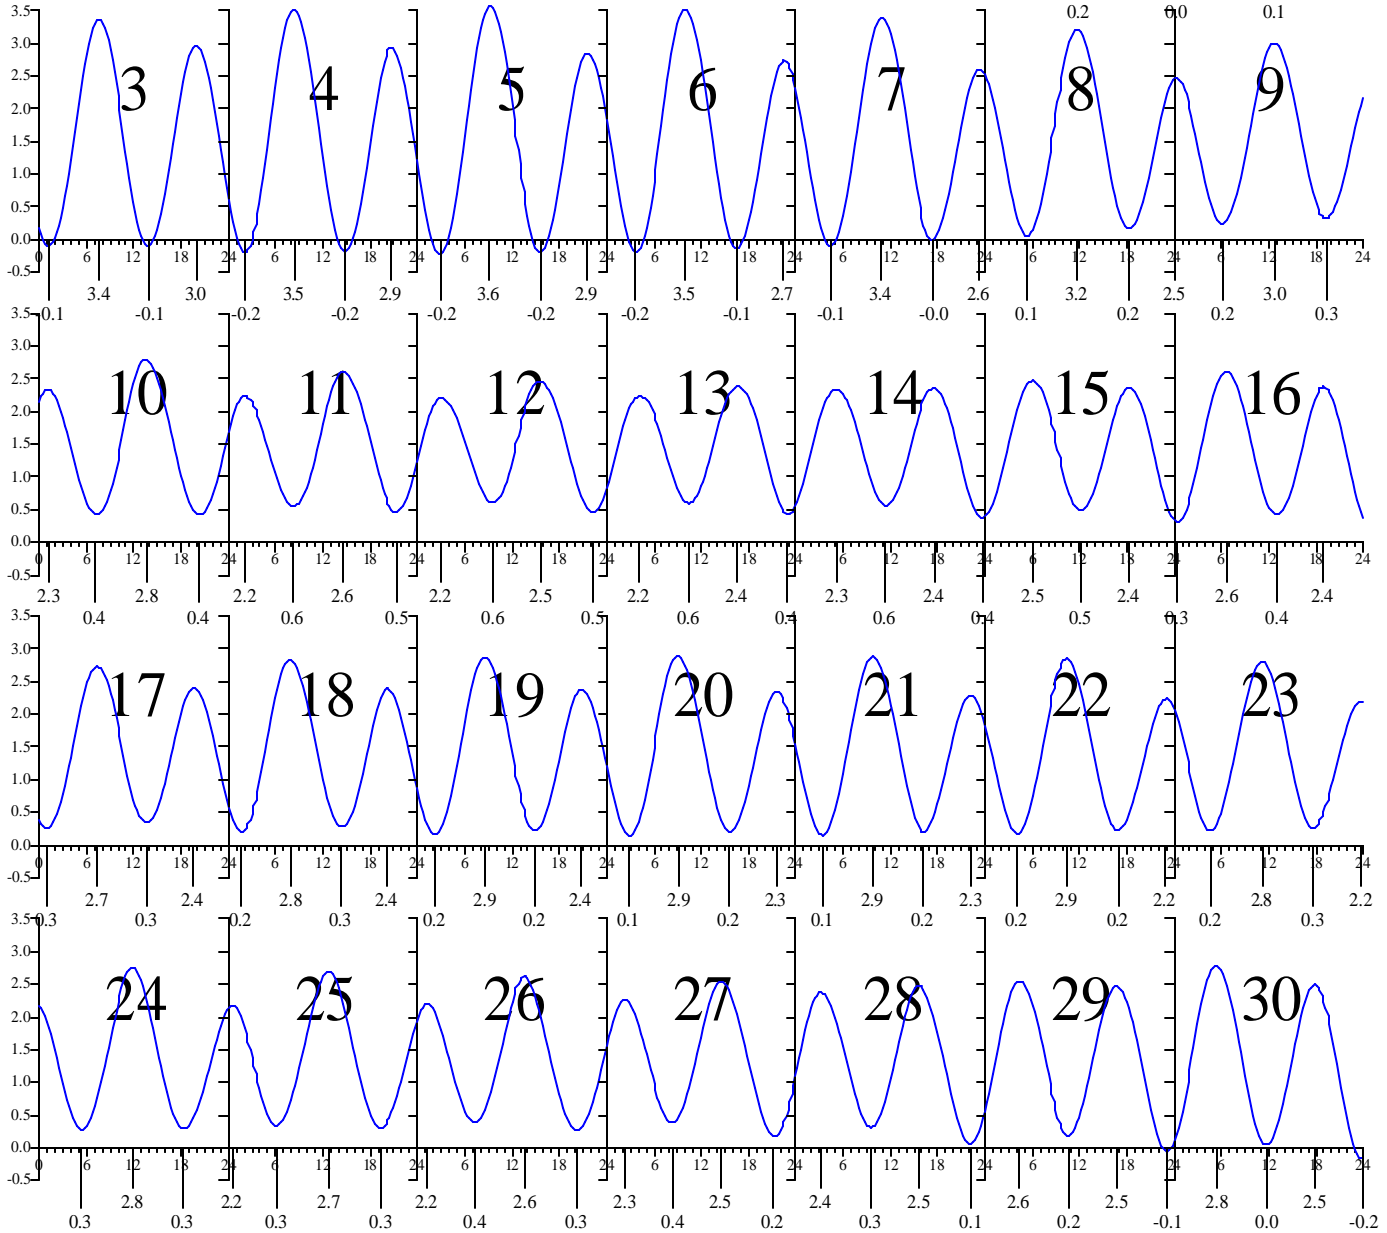

GLOUCESTER POINT, VA — Nov 2002 EASTERN STANDARD TIME.

Sunday

Monday

Tuesday

Wednesday

Thursday

Friday

Saturday

Heights are in FEET above MEAN LOWER LOW WATER.
0 and 24 are midnight, 12 is noon.