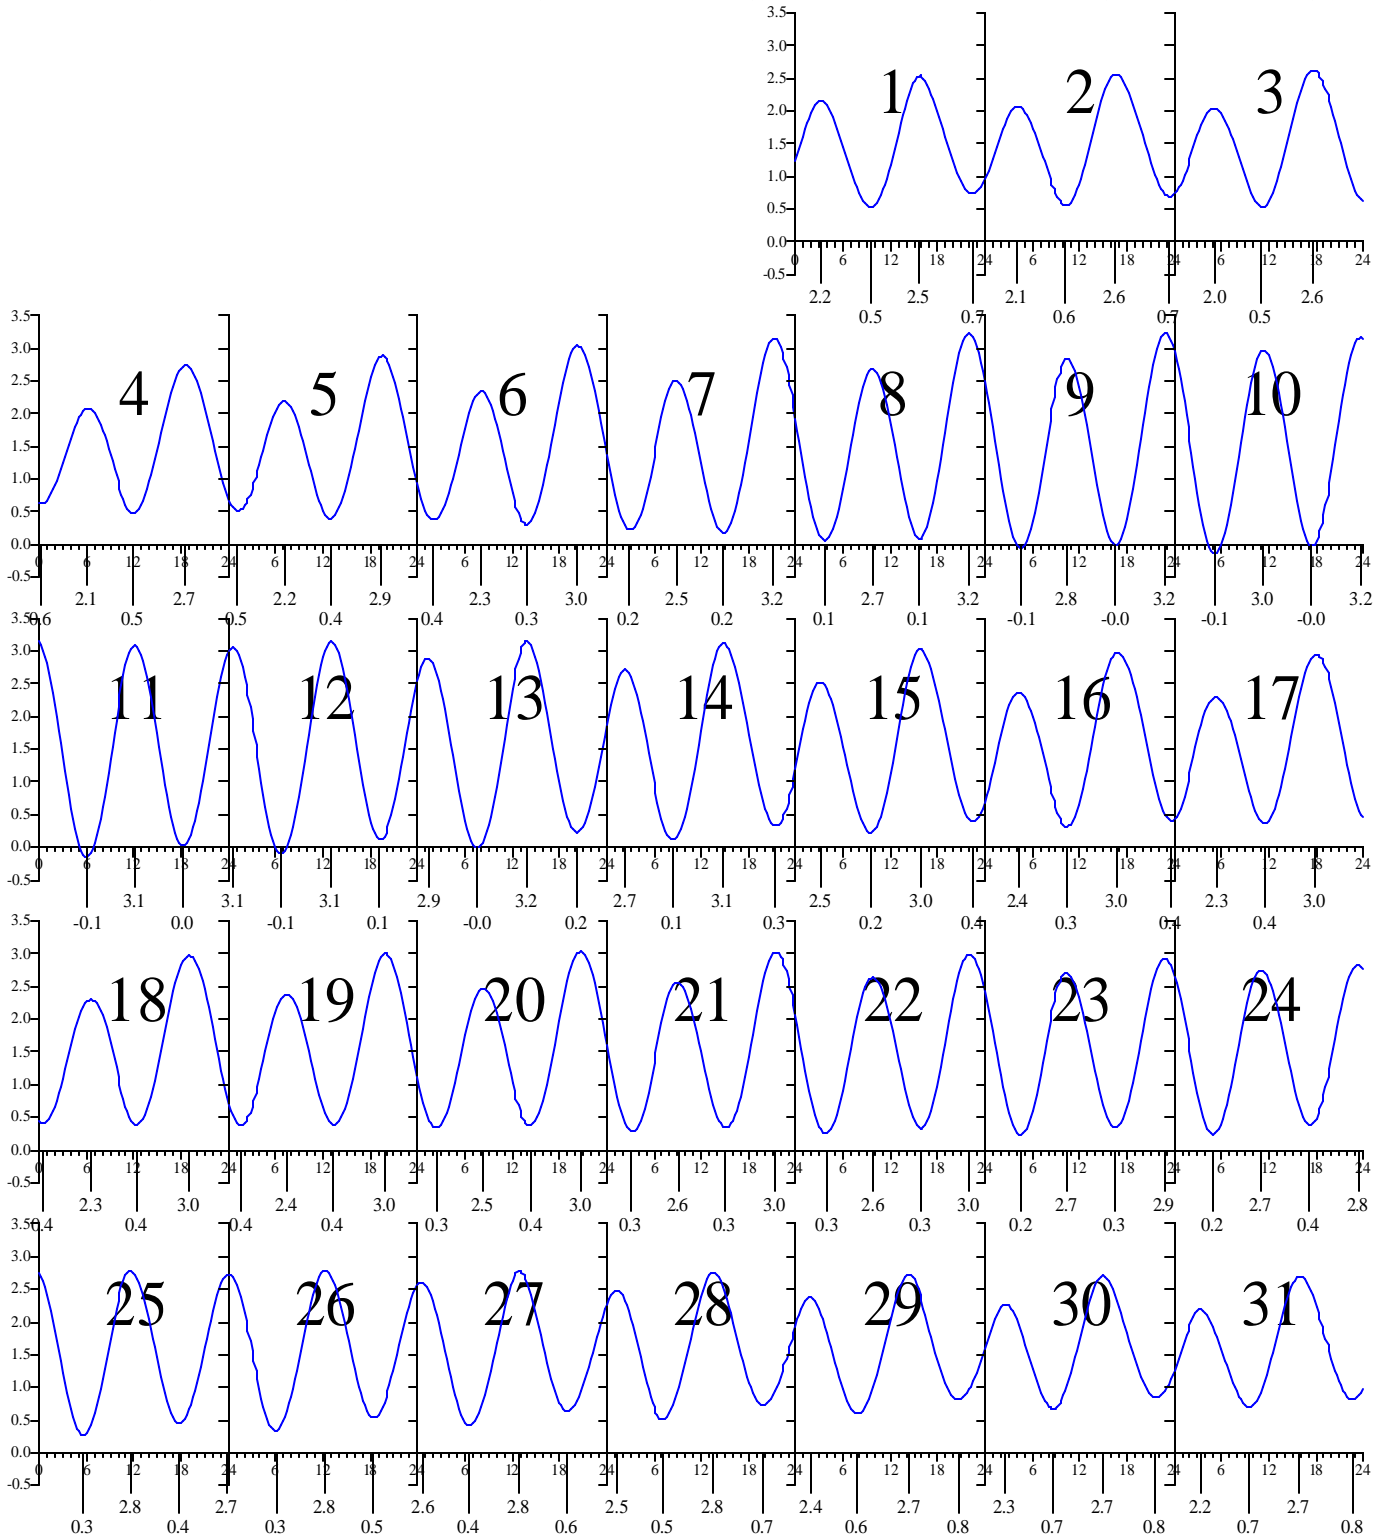

GLOUCESTER POINT, VA — Aug 2002 EASTERN DAYLIGHT TIME.

Sunday Monday Tuesday Wednesday Thursday Friday Saturday

Heights are in FEET above MEAN LOWER LOW WATER.
 0 and 24 are midnight, 12 is noon.