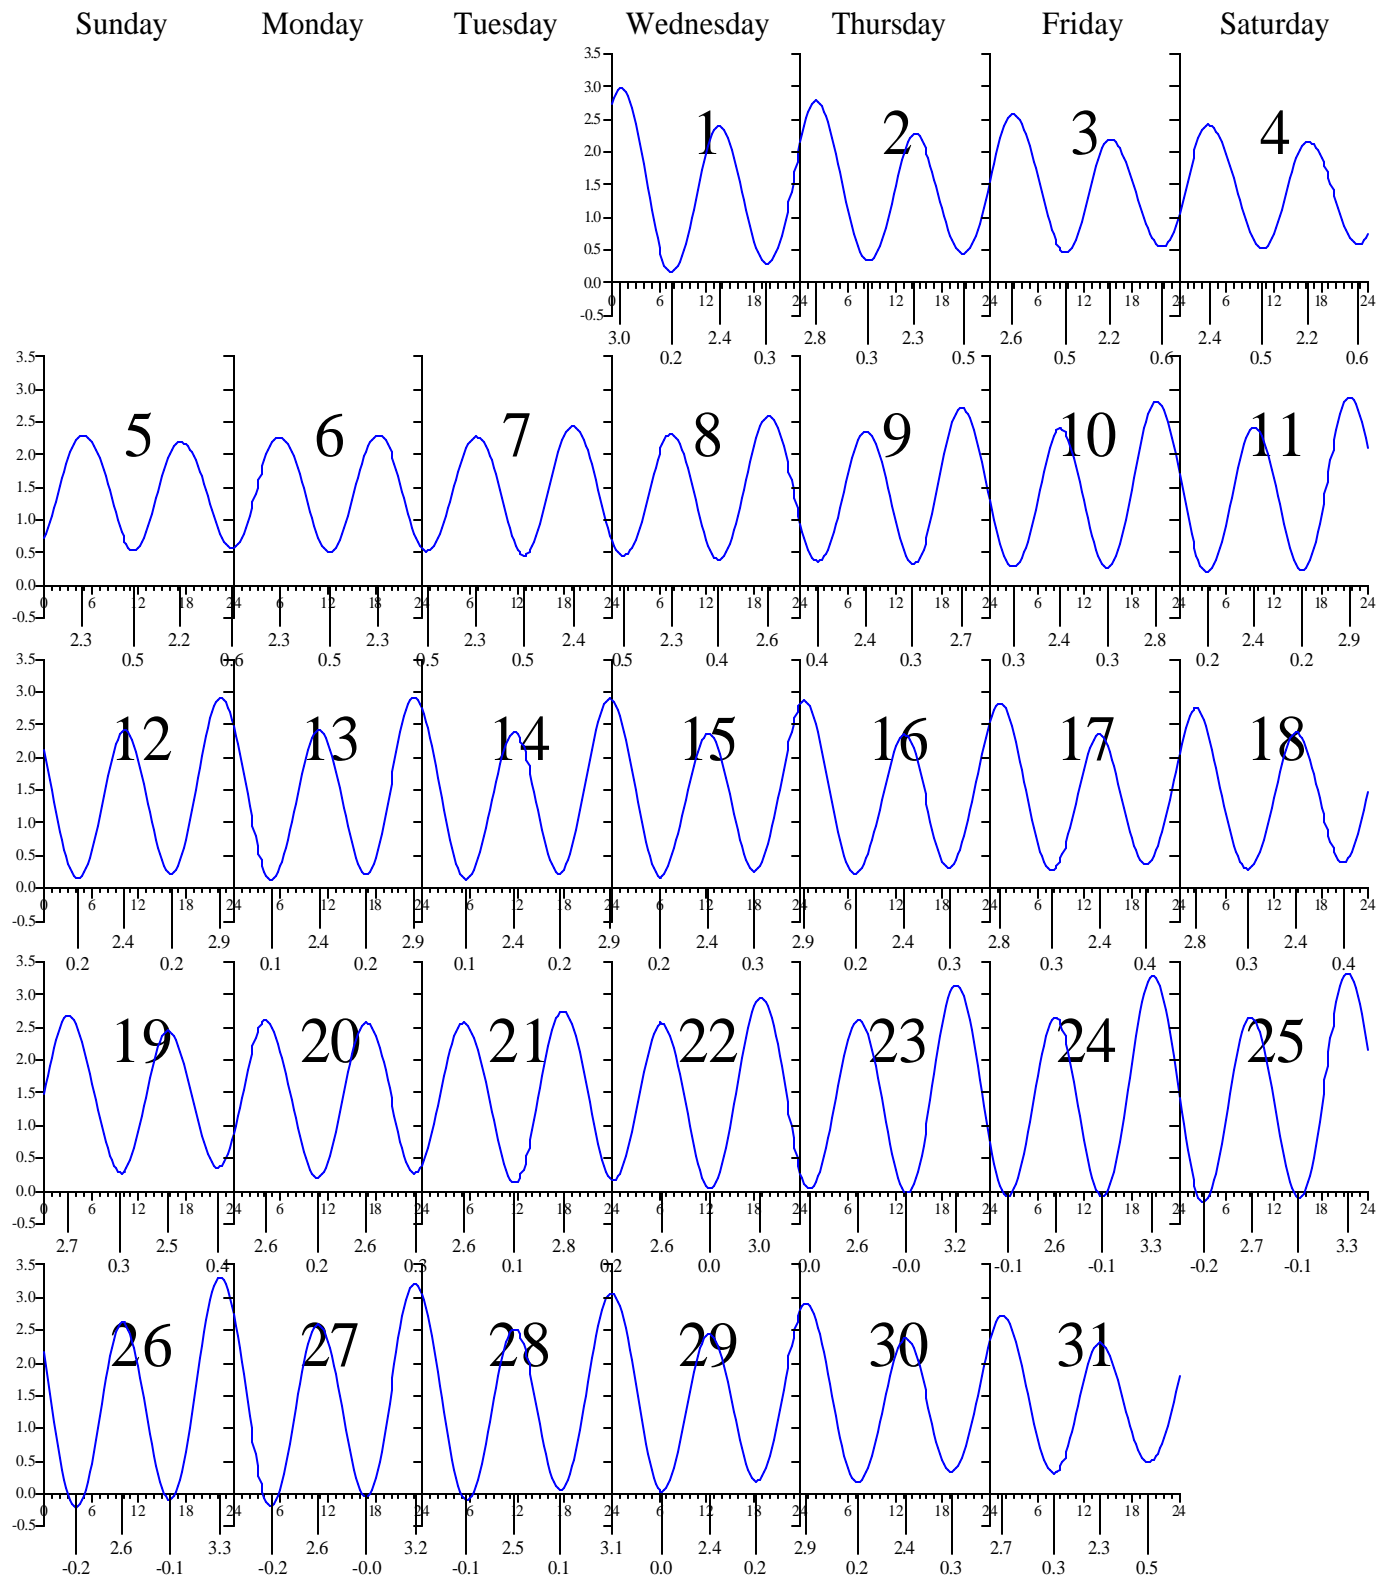

GLOUCESTER POINT, VA — May 2002 EASTERN DAYLIGHT TIME.

Heights are in FEET above MEAN LOWER LOW WATER.
0 and 24 are midnight, 12 is noon.