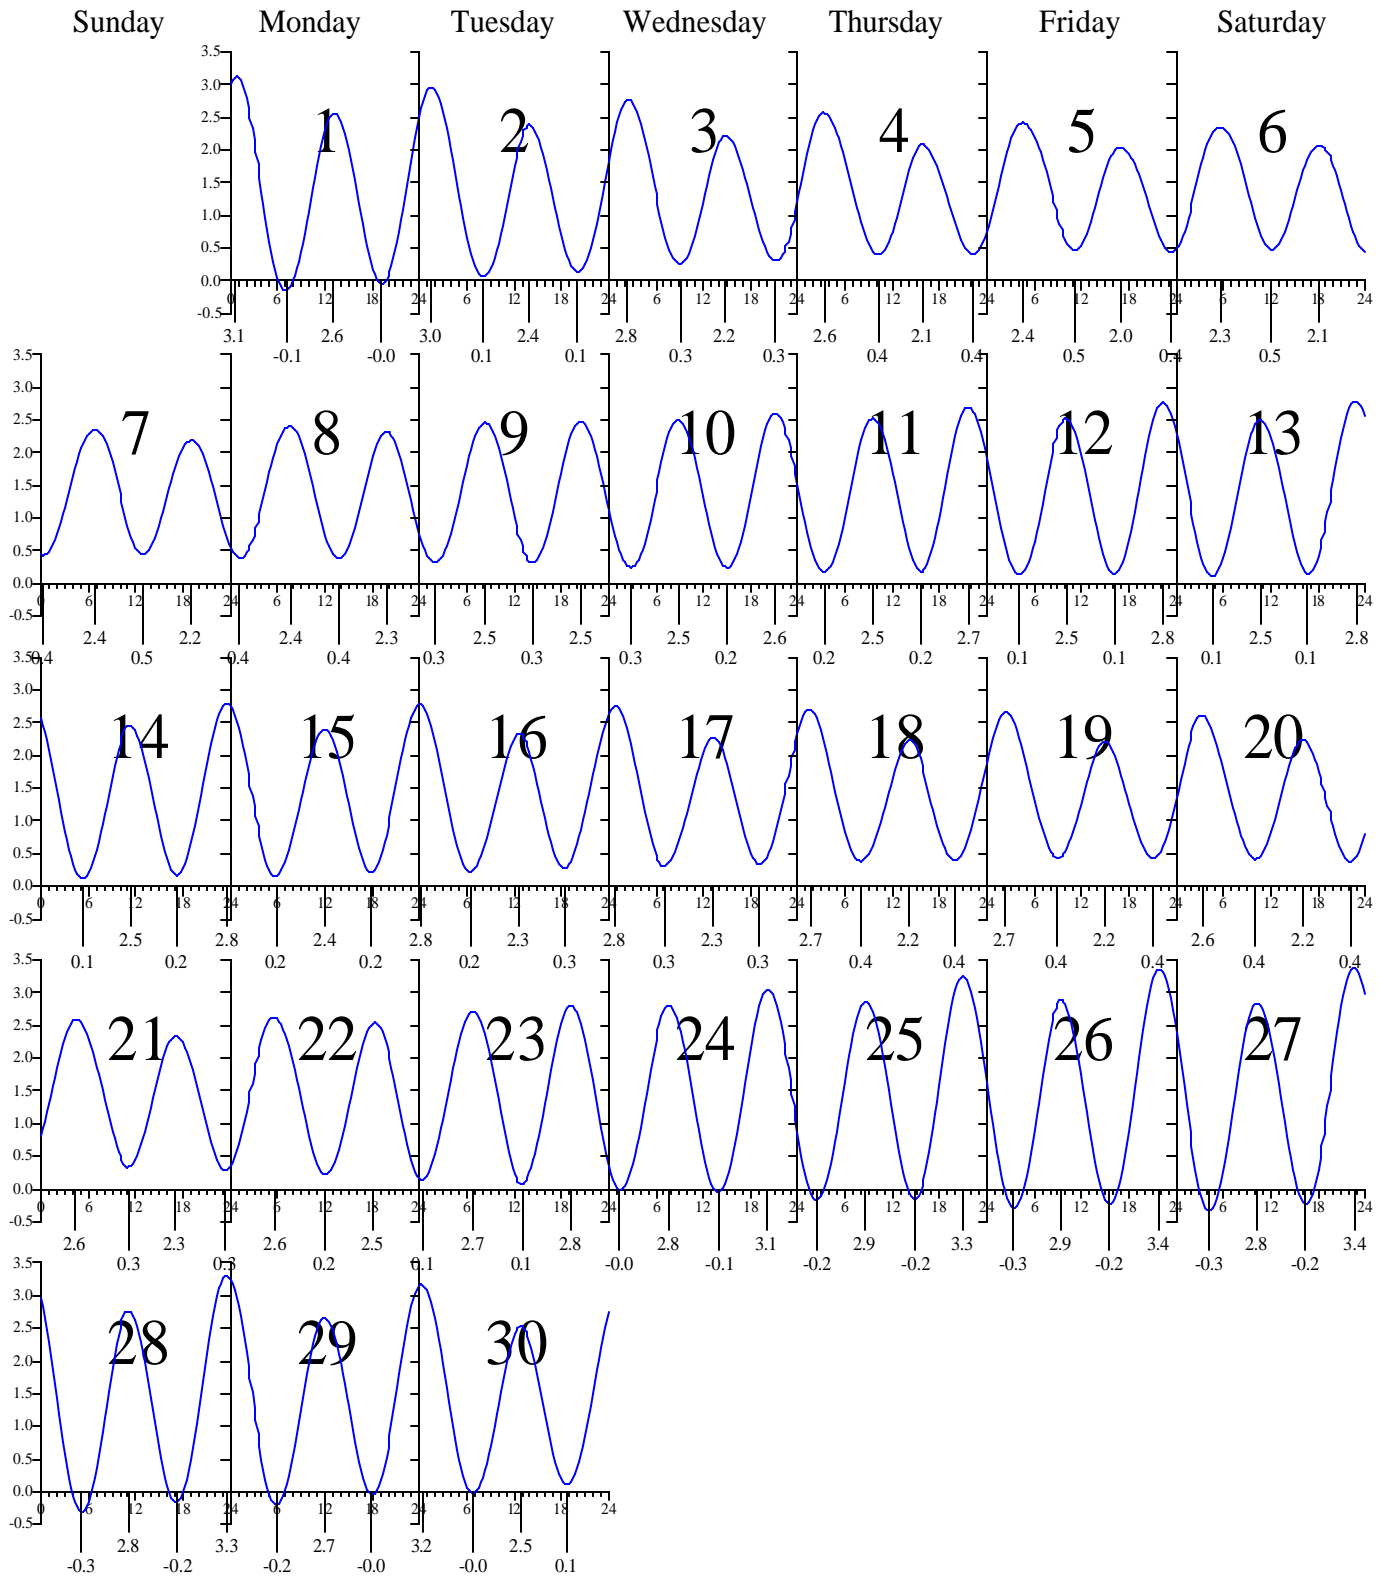

GLOUCESTER POINT, VA — Apr 2002 EASTERN DAYLIGHT TIME.

Heights are in FEET above MEAN LOWER LOW WATER.
0 and 24 are midnight, 12 is noon.