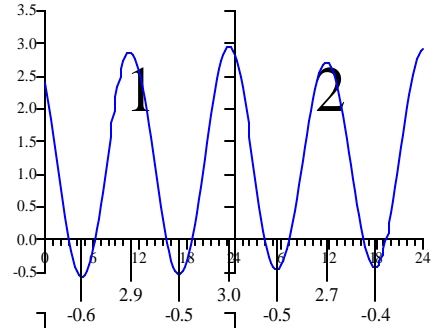

# GLOUCESTER POINT, VA — Mar 2002 EASTERN STANDARD TIME.

Sunday

Monday

Tuesday

Wednesday

Thursday

Friday

Saturday

Heights are in FEET above MEAN LOWER LOW WATER.  
0 and 24 are midnight, 12 is noon.