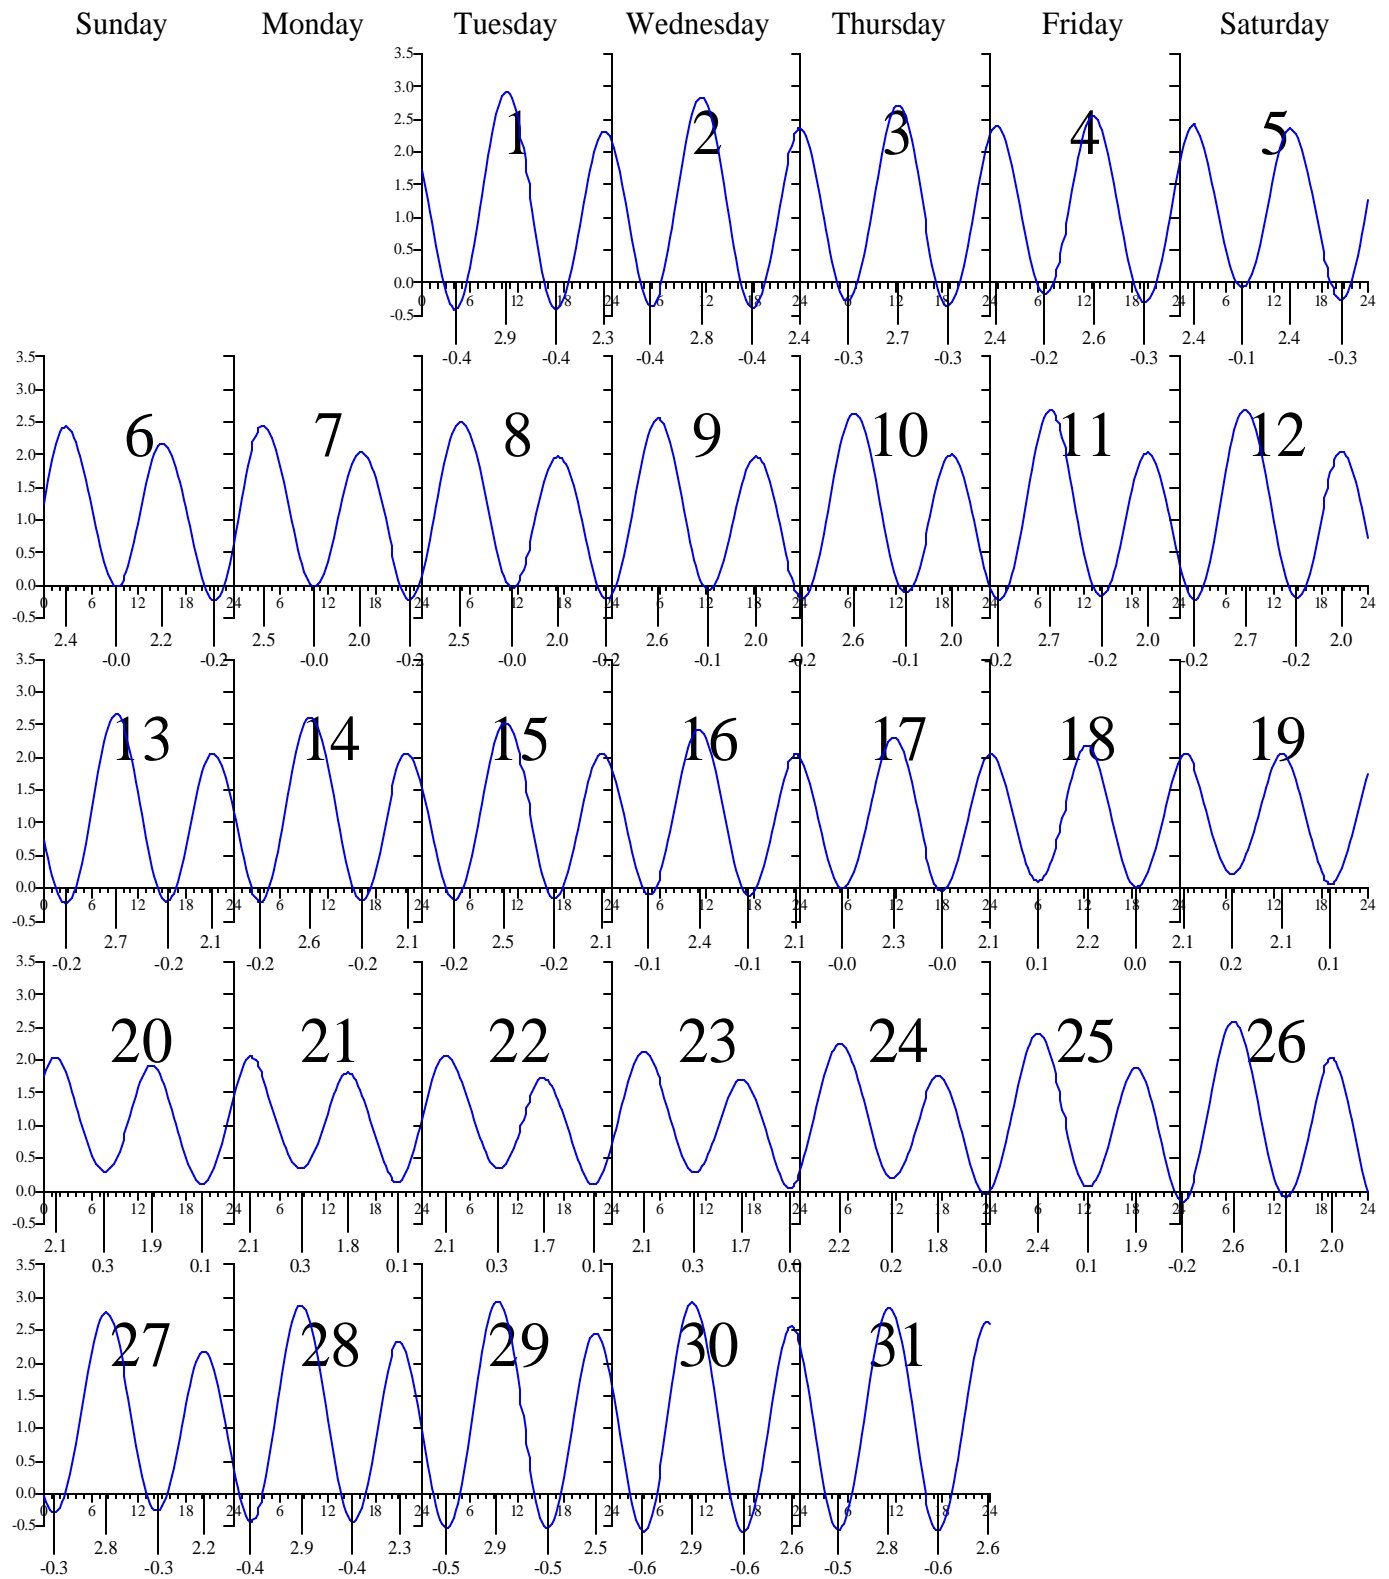

GLOUCESTER POINT, VA — Jan 2002 EASTERN STANDARD TIME.

Heights are in FEET above MEAN LOWER LOW WATER.
 0 and 24 are midnight, 12 is noon.