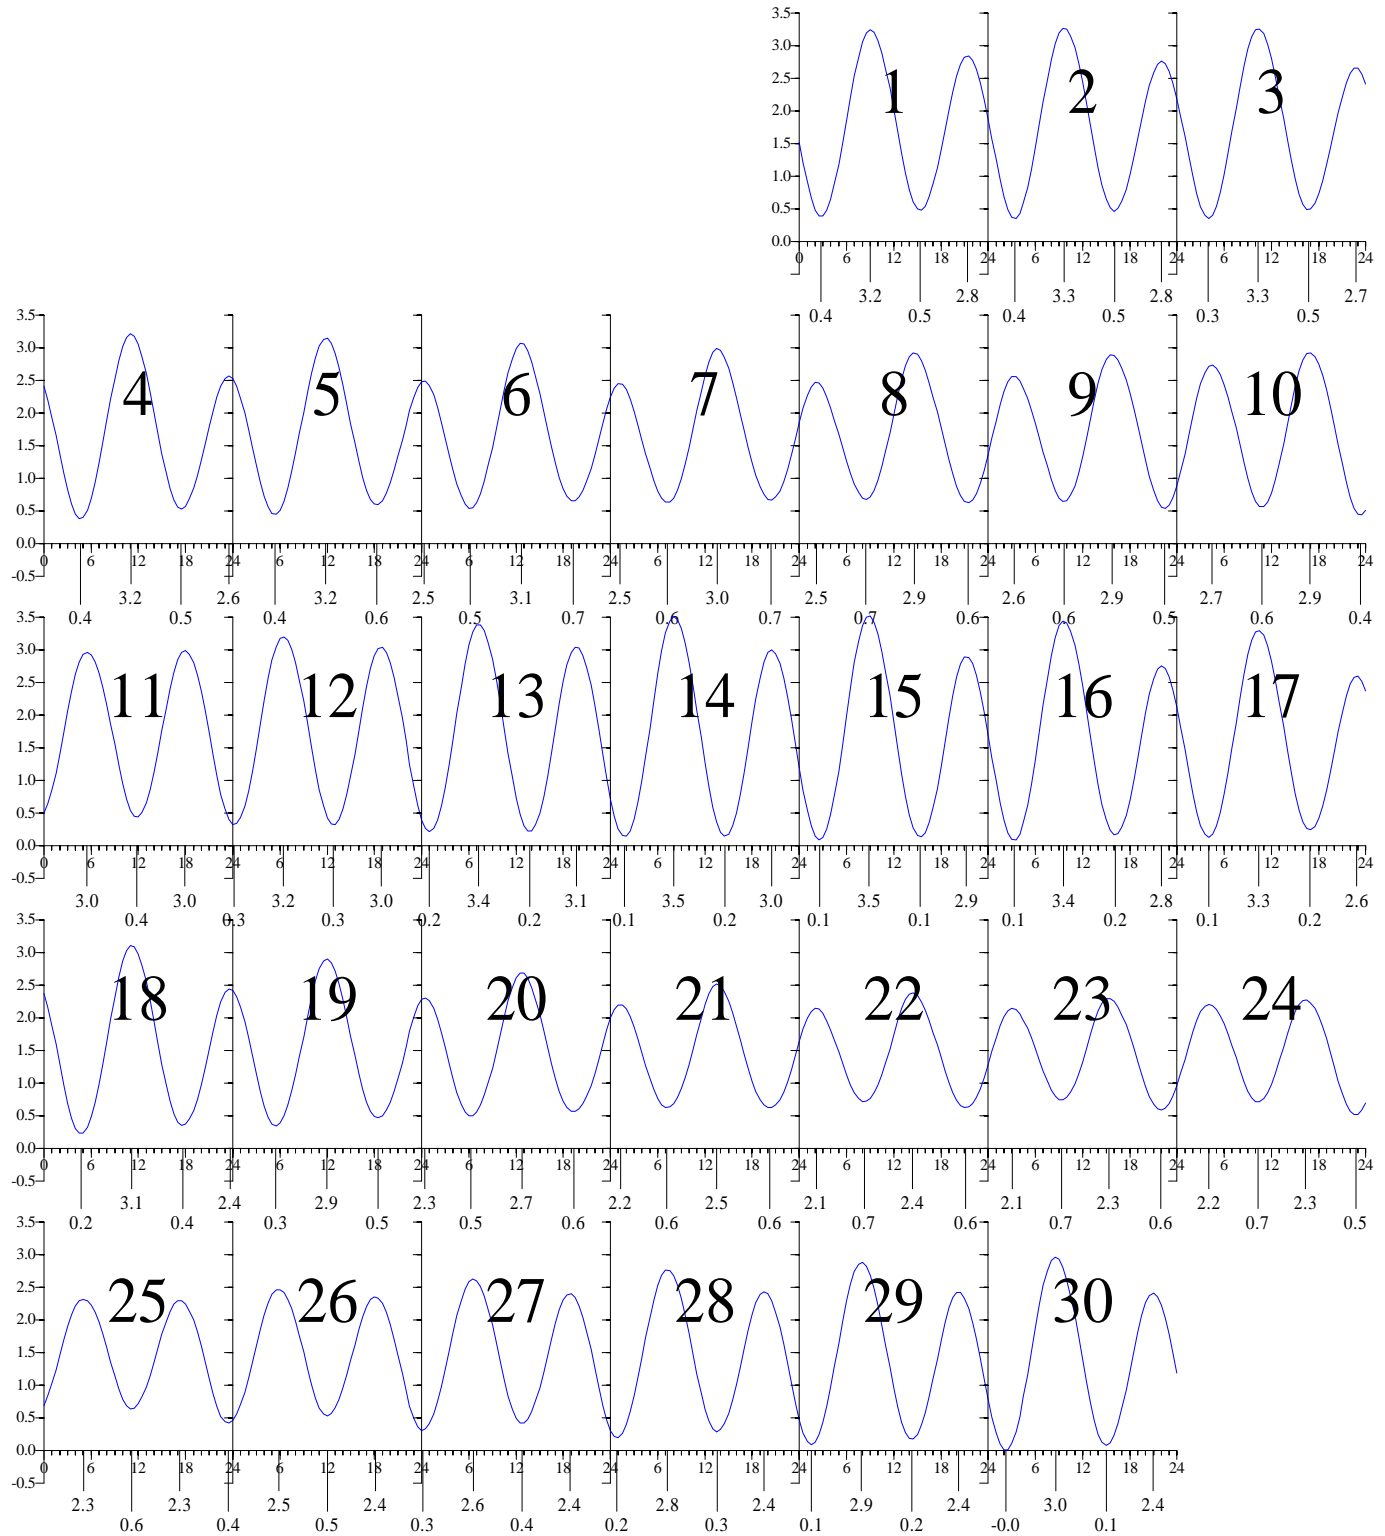

# GLOUCESTER POINT, Virginia — Nov 2001 EASTERN STANDARD TIME.

Heights are in FEET above MEAN LOW WATER.

0 and 24 are midnight, 12 is noon.