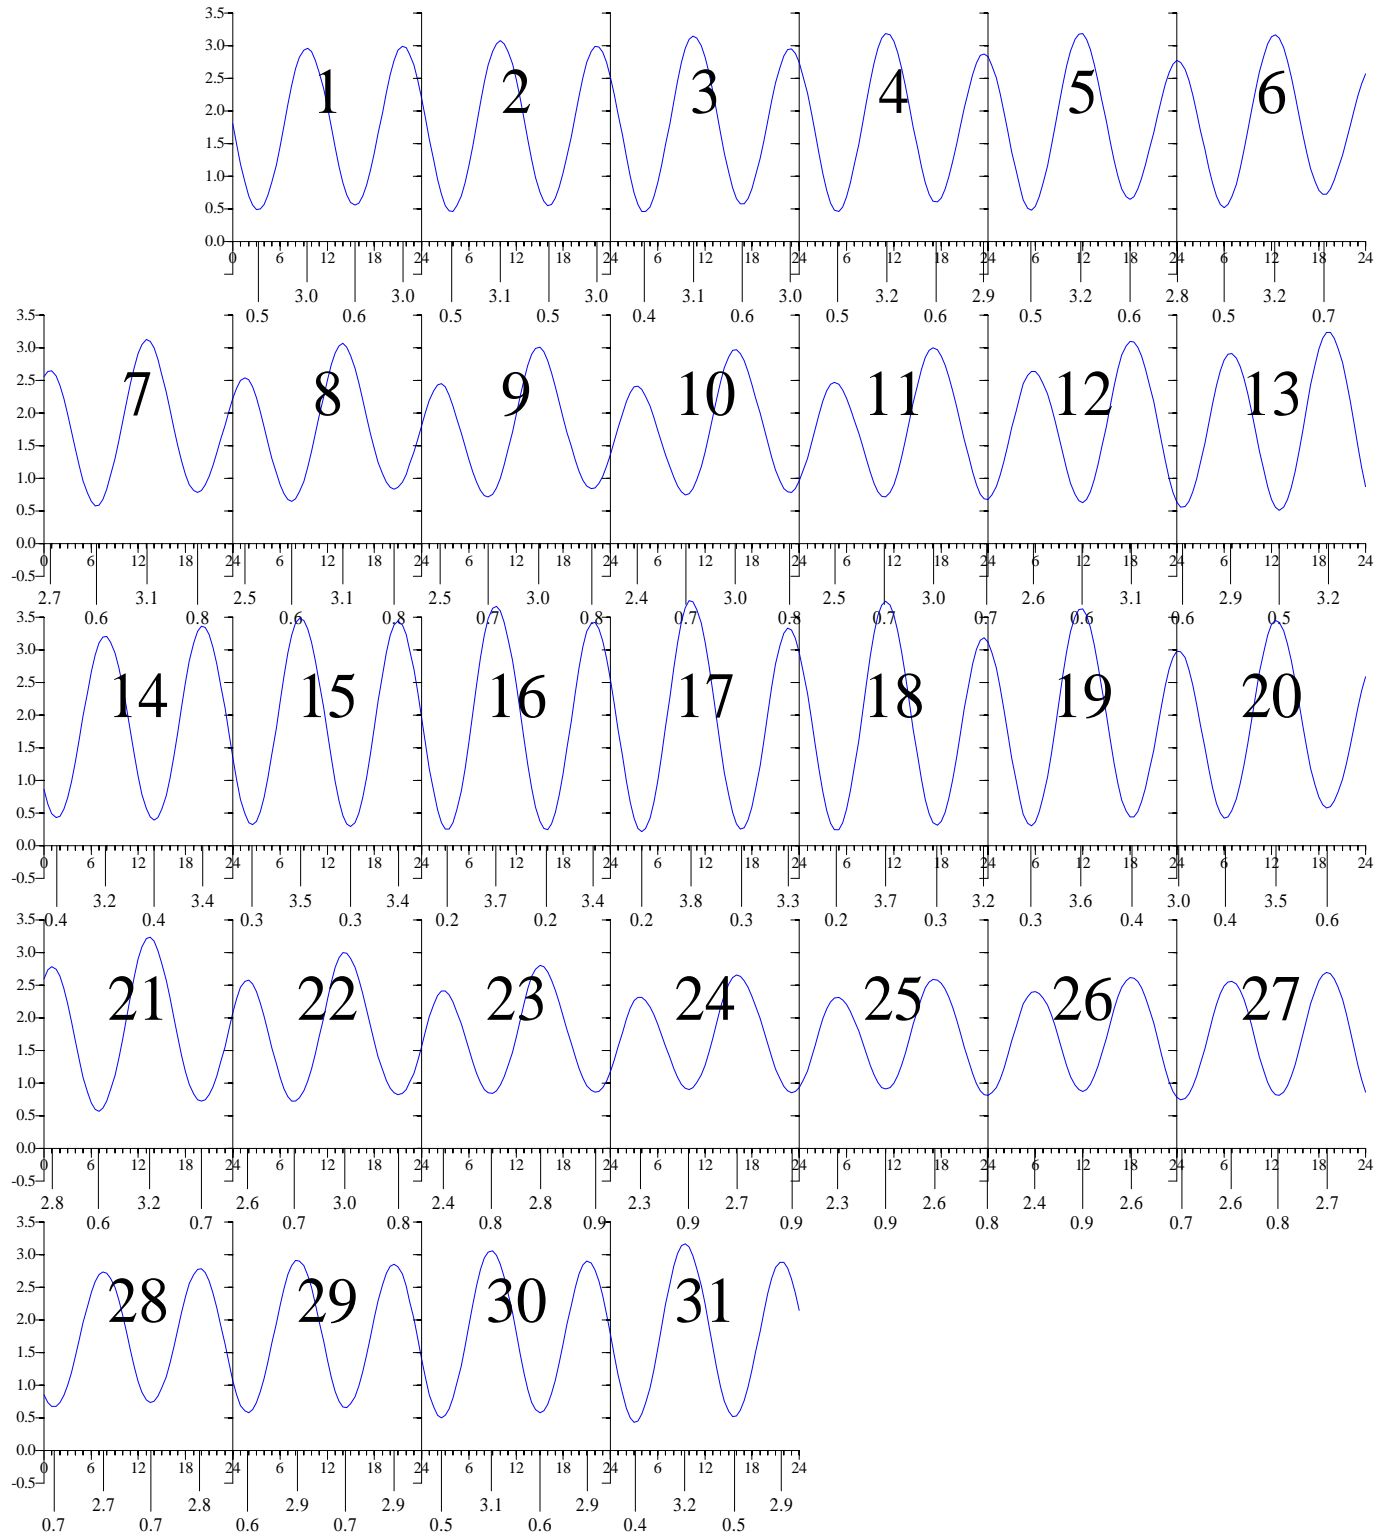

GLOUCESTER POINT, Virginia — Oct 2001 EASTERN DAYLIGHT TIME.

Heights are in FEET above MEAN LOW WATER.
0 and 24 are midnight, 12 is noon.