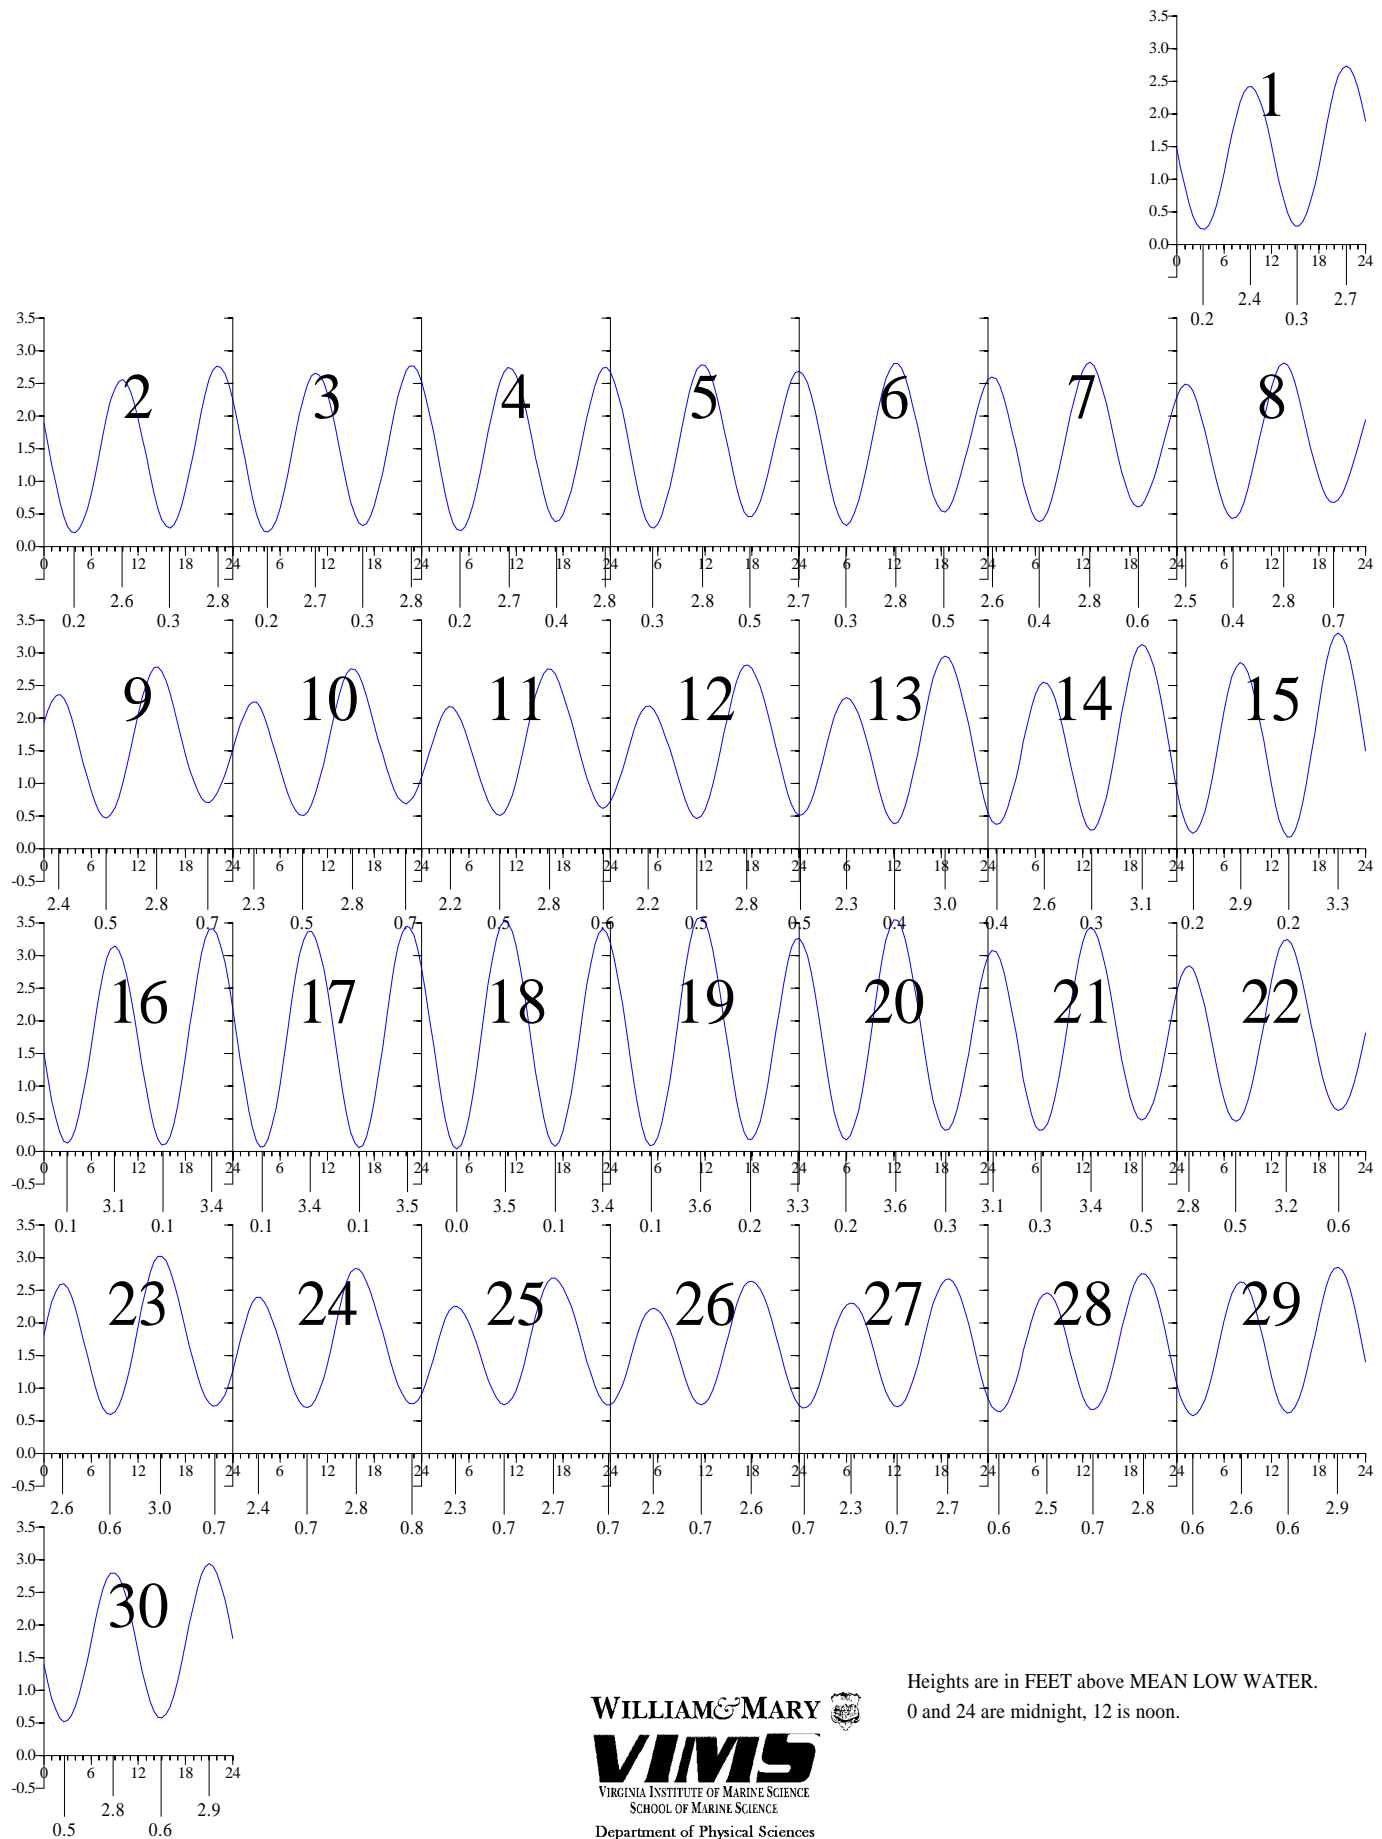

GLOUCESTER POINT, Virginia — Sep 2001 EASTERN DAYLIGHT TIME.

Heights are in FEET above MEAN LOW WATER.
0 and 24 are midnight, 12 is noon.