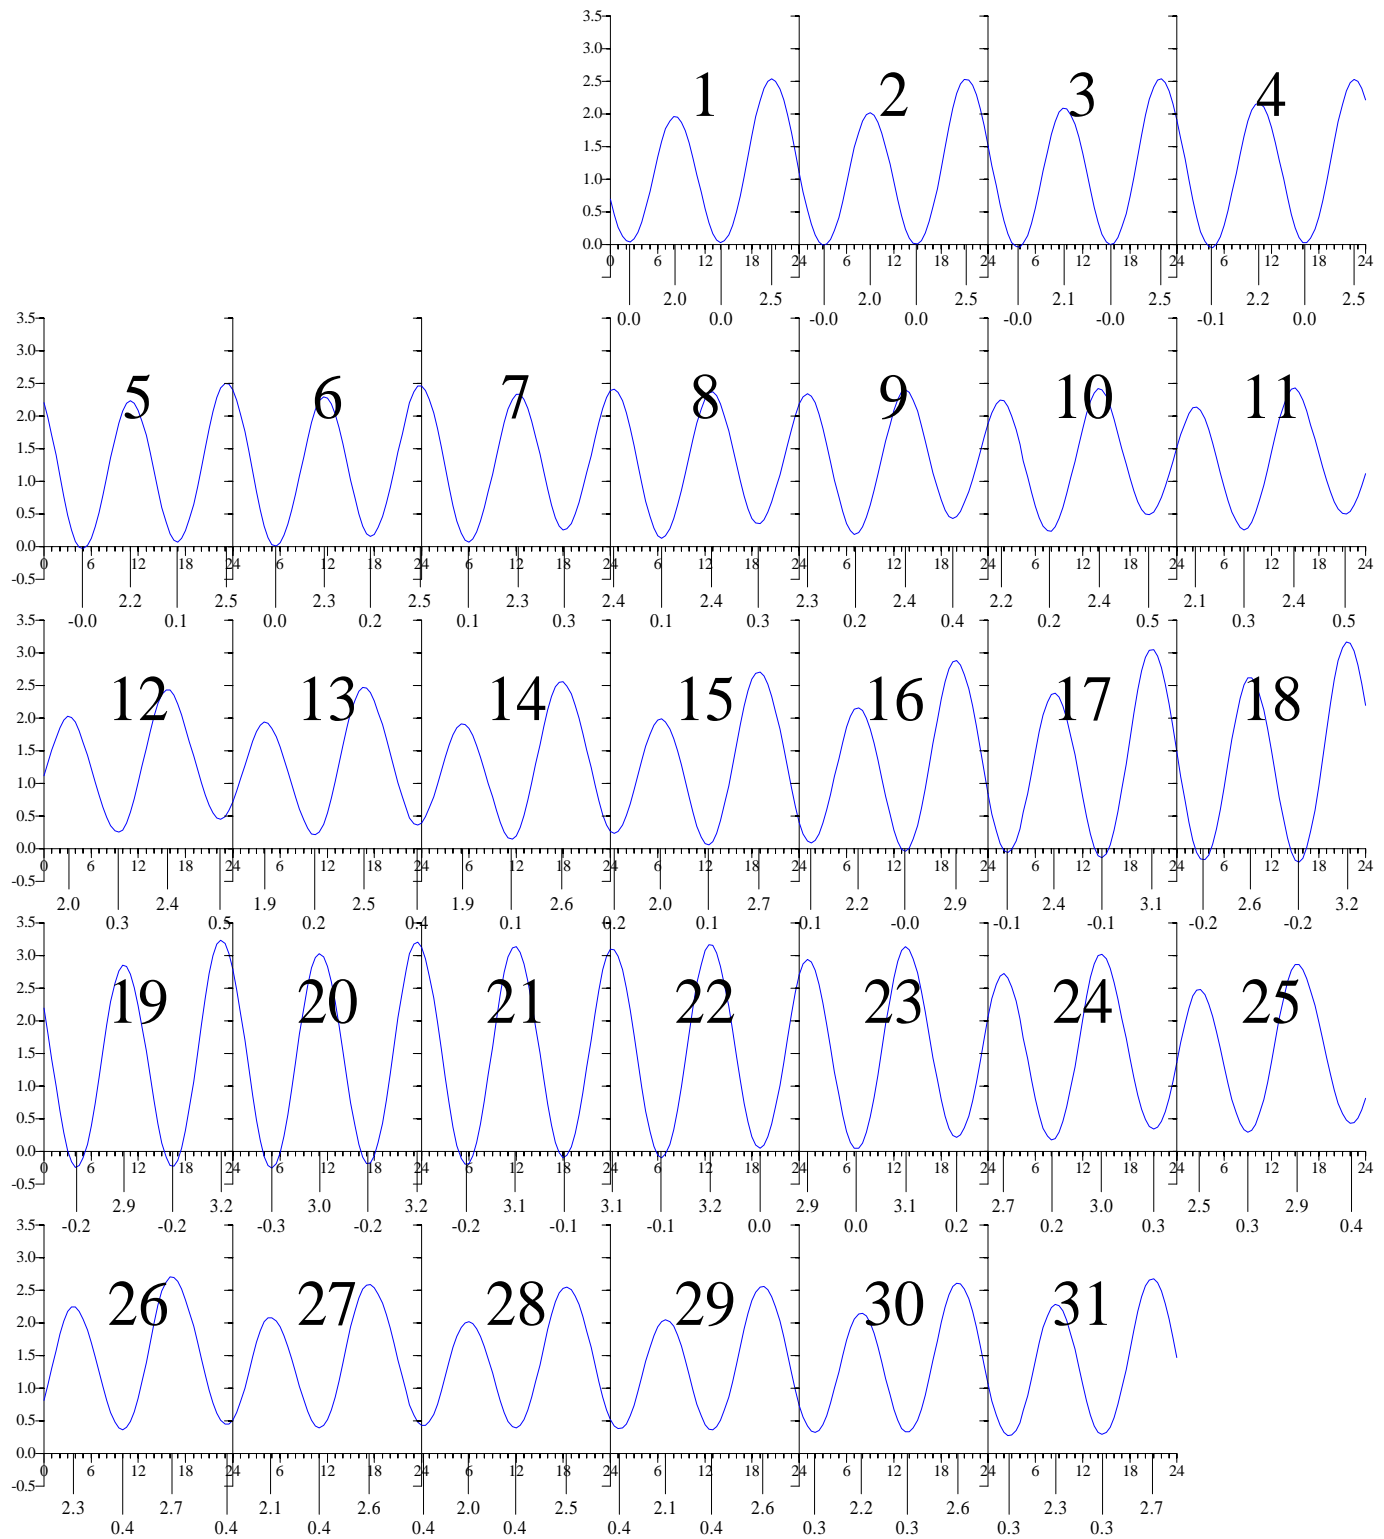

# GLOUCESTER POINT, Virginia — Aug 2001 EASTERN DAYLIGHT TIME.

Heights are in FEET above MEAN LOW WATER.  
0 and 24 are midnight, 12 is noon.