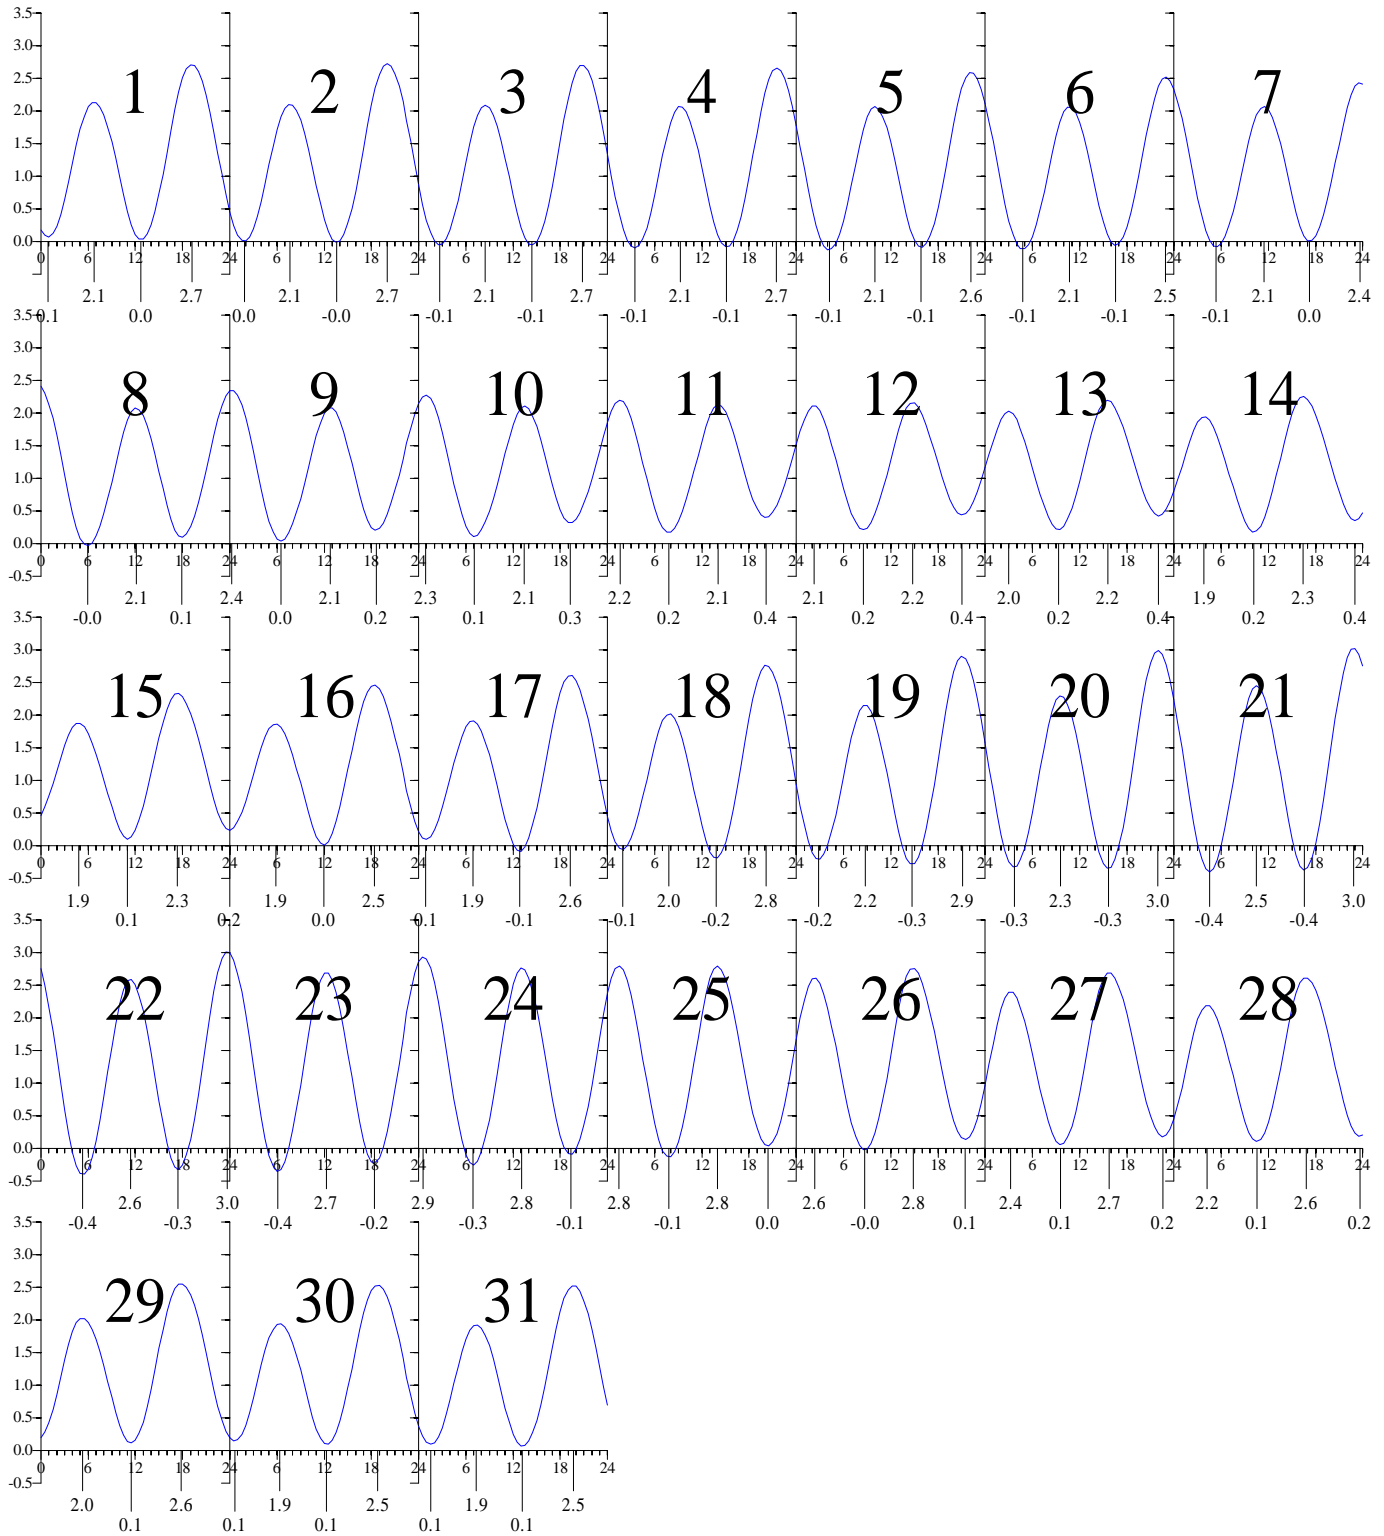

GLOUCESTER POINT, Virginia — Jul 2001 EASTERN DAYLIGHT TIME.

Heights are in FEET above MEAN LOW WATER.
0 and 24 are midnight, 12 is noon.