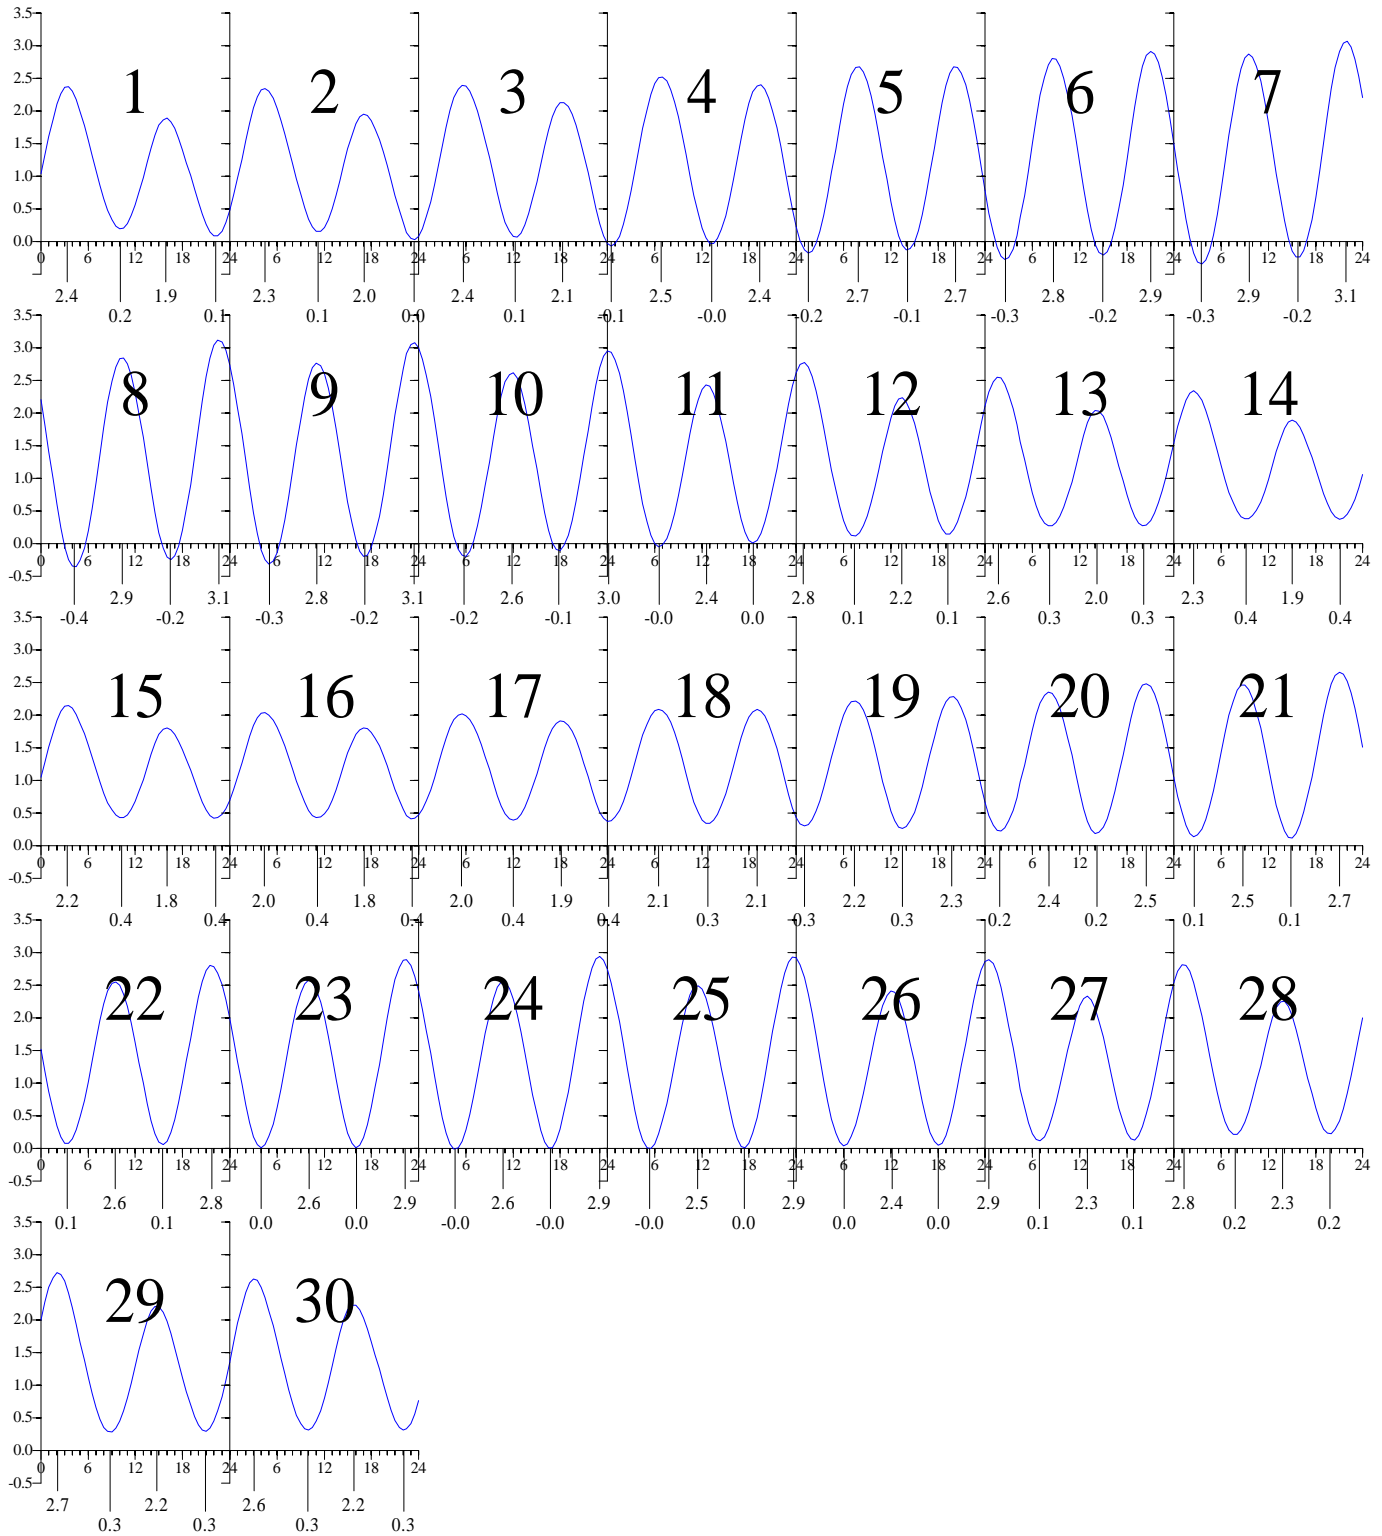

# GLOUCESTER POINT, Virginia — Apr 2001 EASTERN DAYLIGHT TIME.

Heights are in FEET above MEAN LOW WATER.

0 and 24 are midnight, 12 is noon.