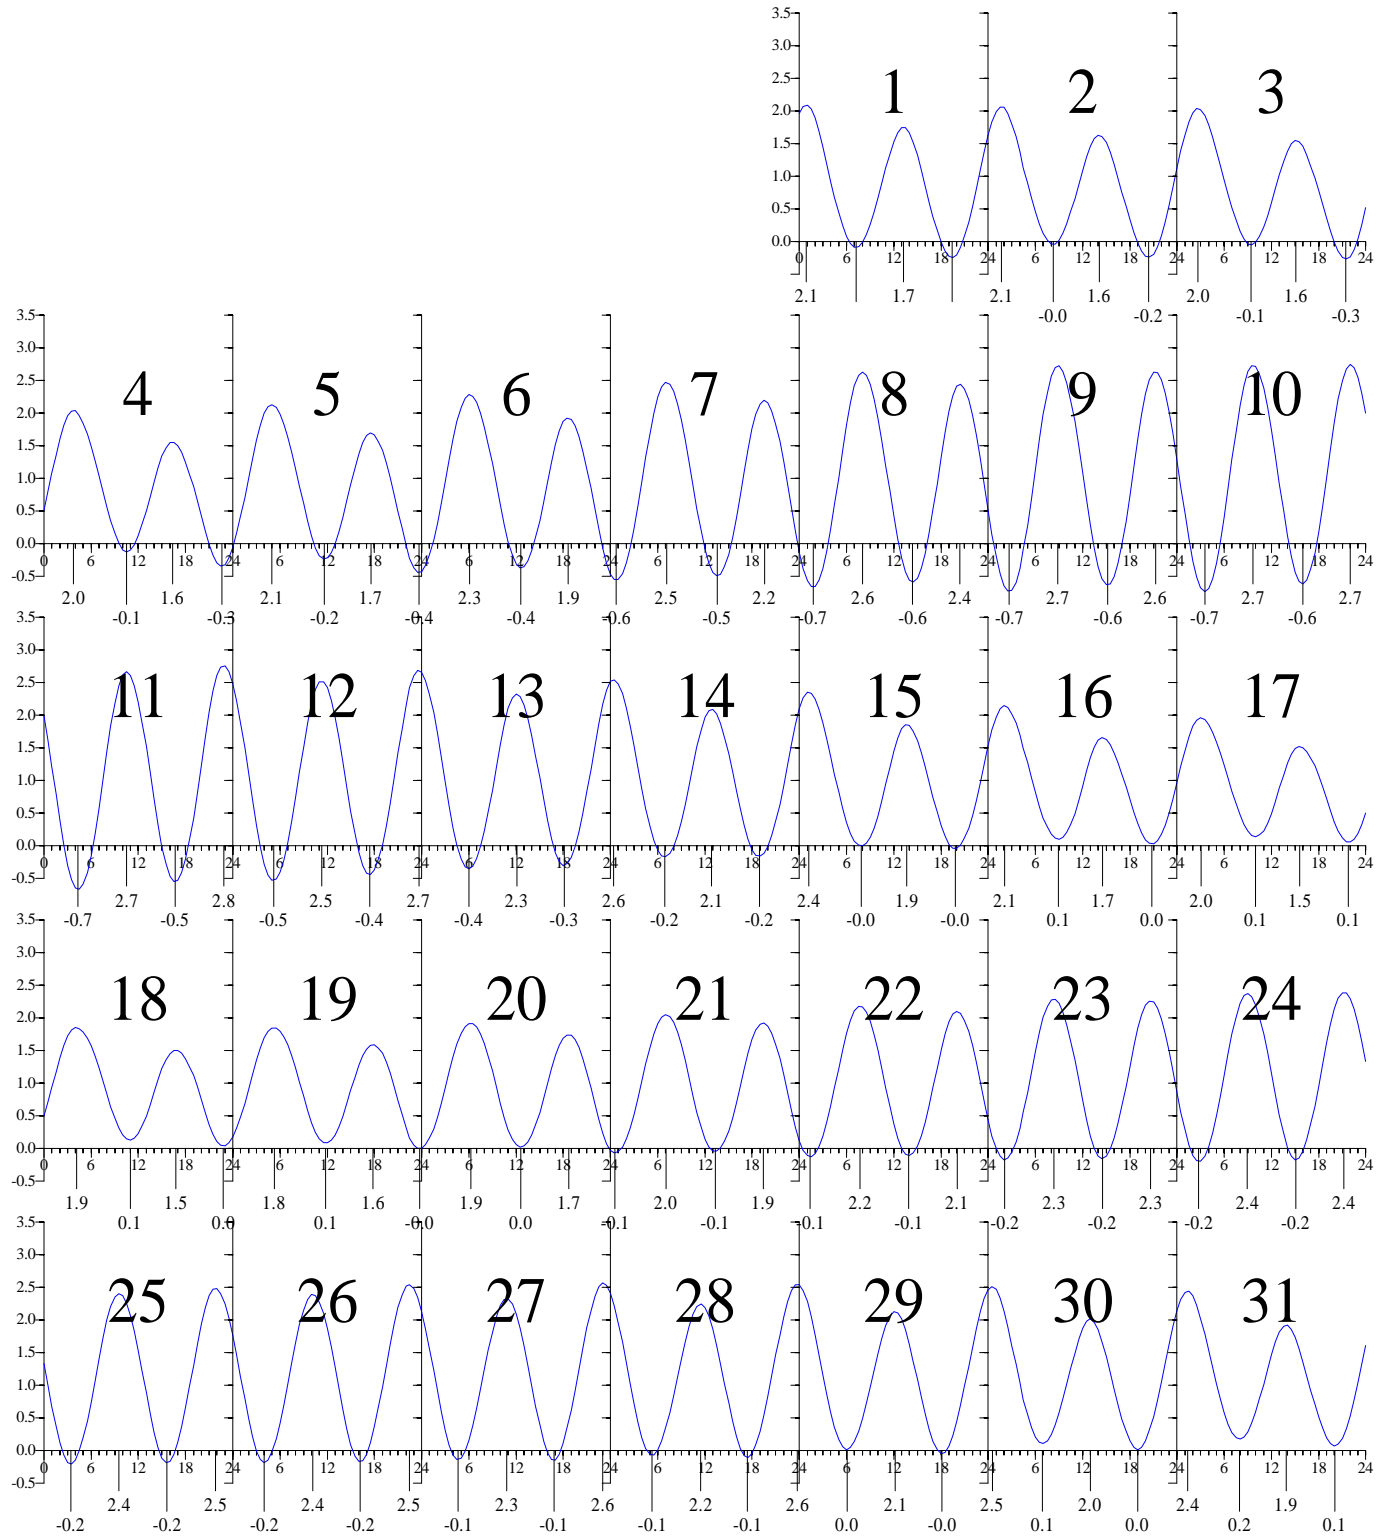

# GLOUCESTER POINT, Virginia — Mar 2001 EASTERN STANDARD TIME.

Heights are in FEET above MEAN LOW WATER.

0 and 24 are midnight, 12 is noon.