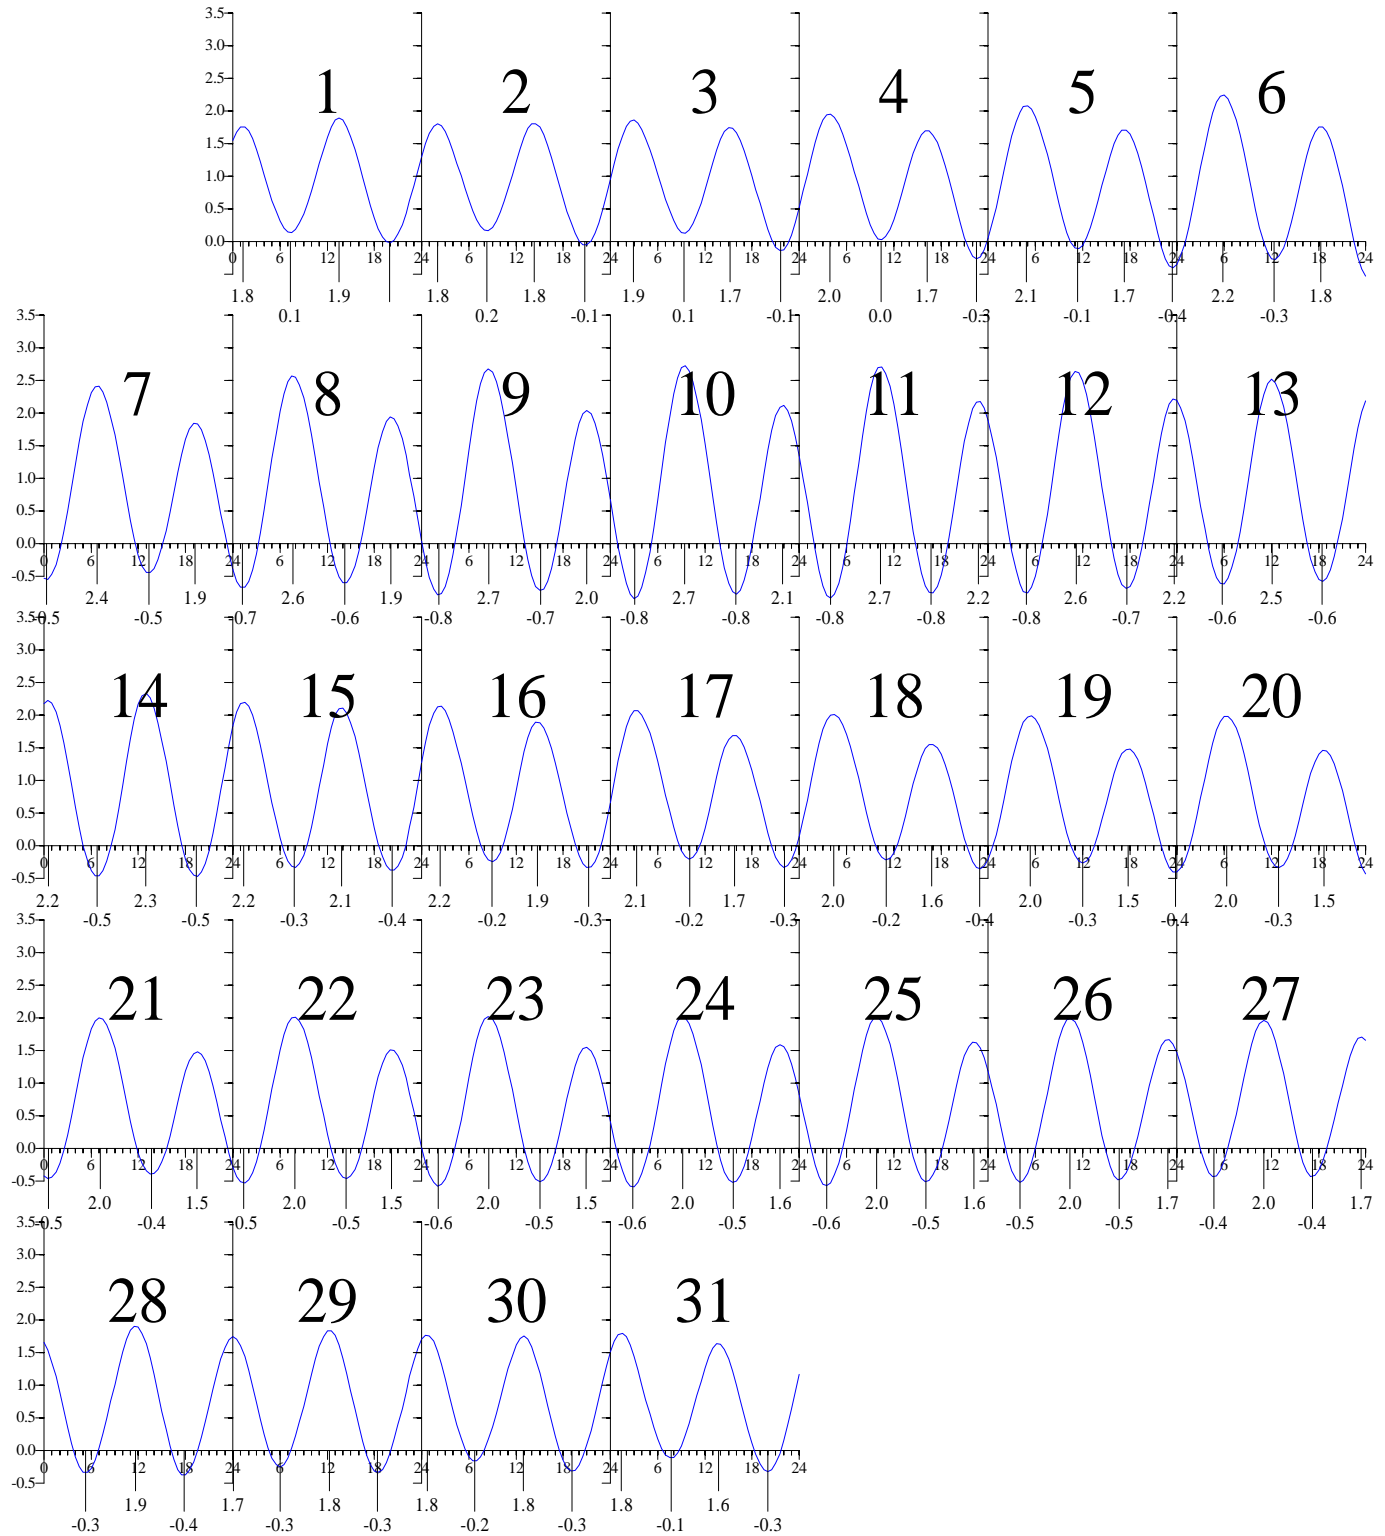

GLOUCESTER POINT, Virginia — Jan 2001 EASTERN STANDARD TIME.

Heights are in FEET above MEAN LOW WATER.

0 and 24 are midnight, 12 is noon.