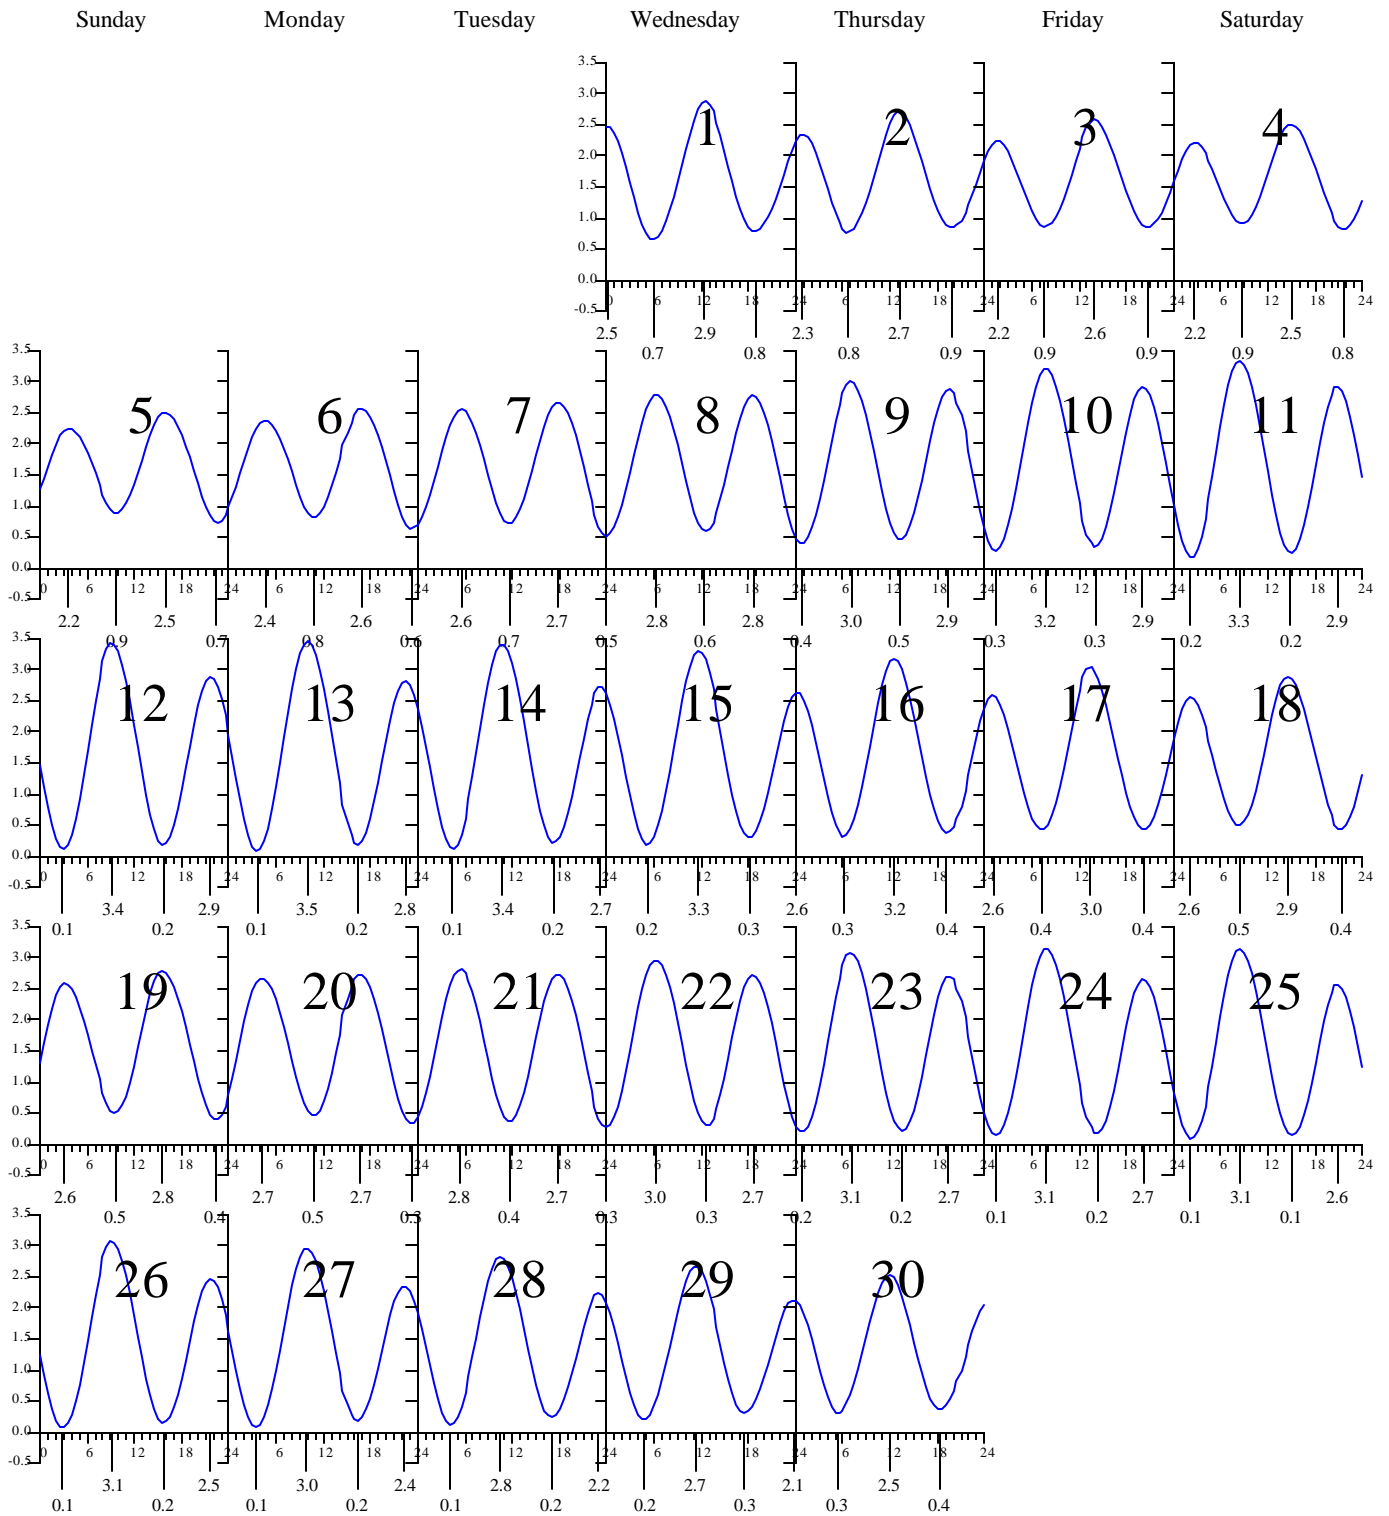

# GLOUCESTER POINT, Virginia — Nov 2000

EASTERN STANDARD TIME.

Heights are in FEET above MEAN LOW WATER.  
0000 or 2400 is midnight, 1200 is noon.