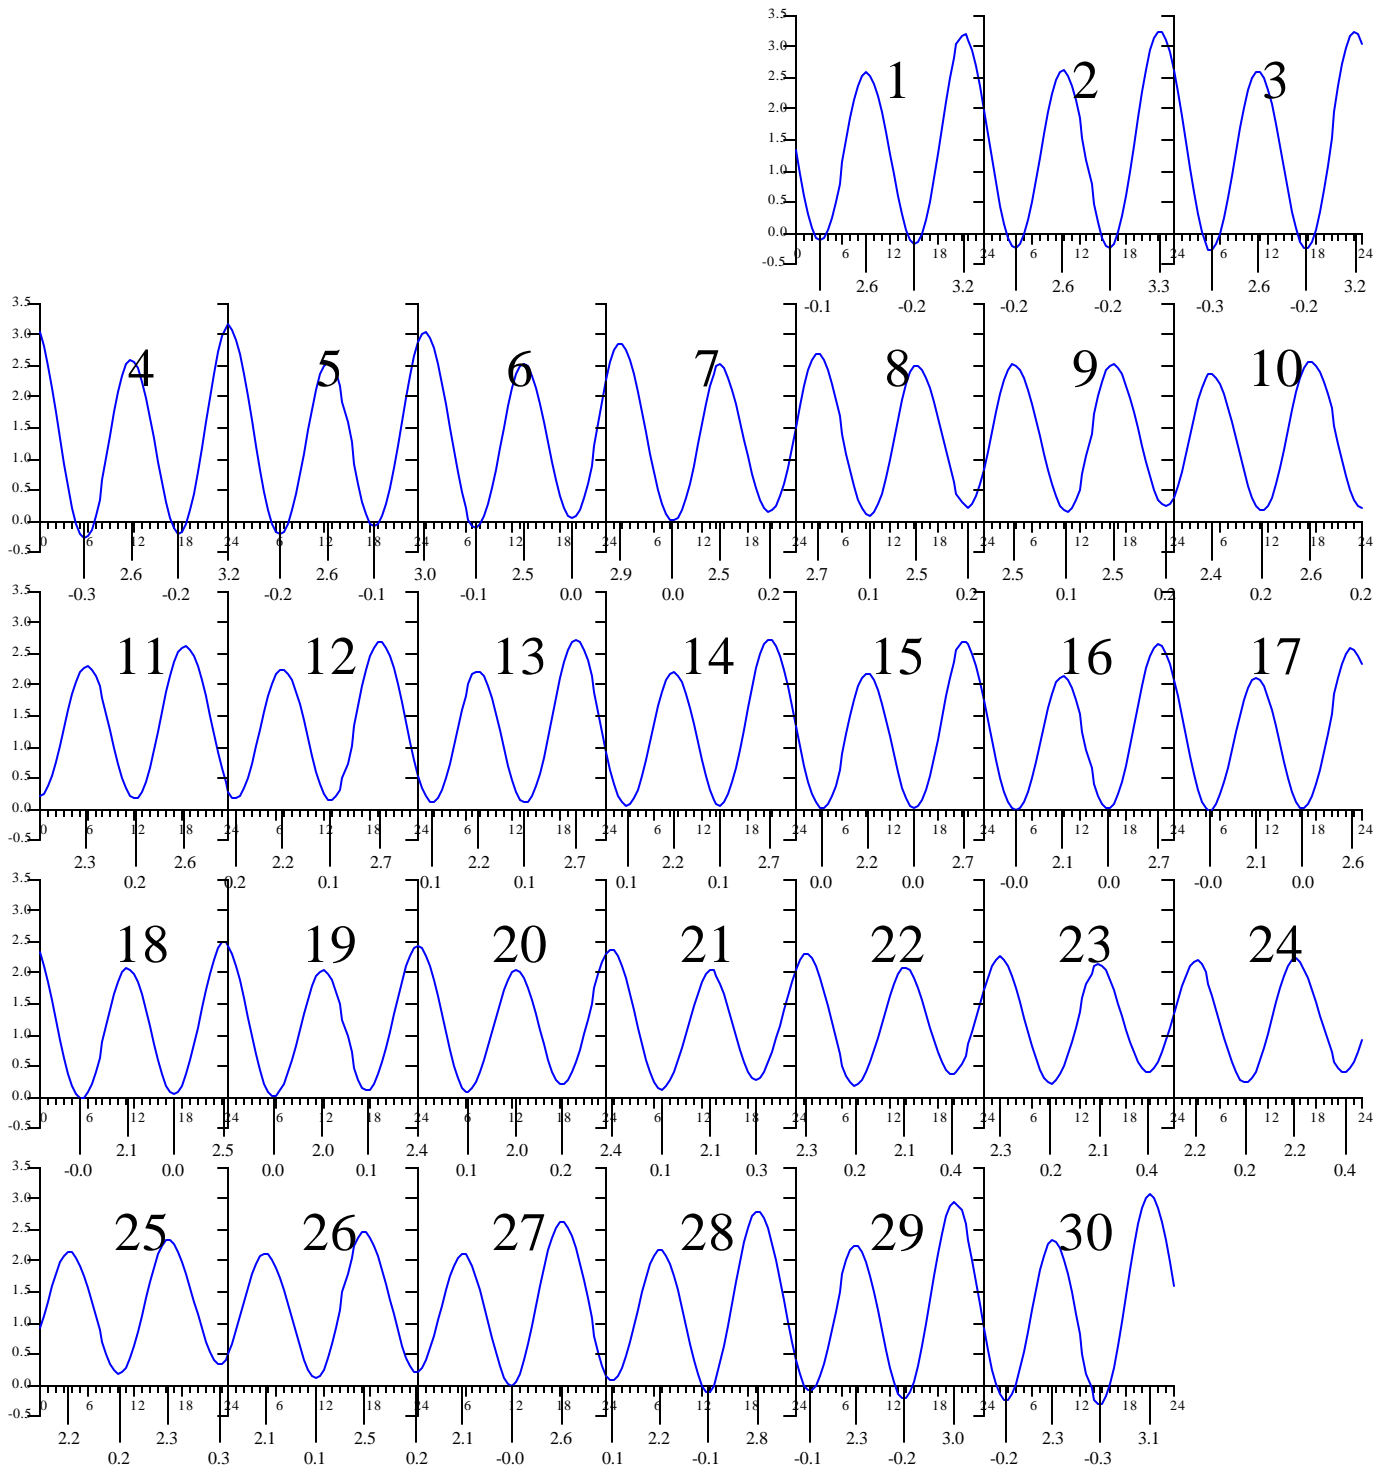

GLOUCESTER POINT, Virginia — Jun 2000

EASTERN DAYLIGHT TIME.

Sunday

Monday

Tuesday

Wednesday

Thursday

Friday

Saturday

Heights are in FEET above MEAN LOW WATER.
0000 or 2400 is midnight, 1200 is noon.