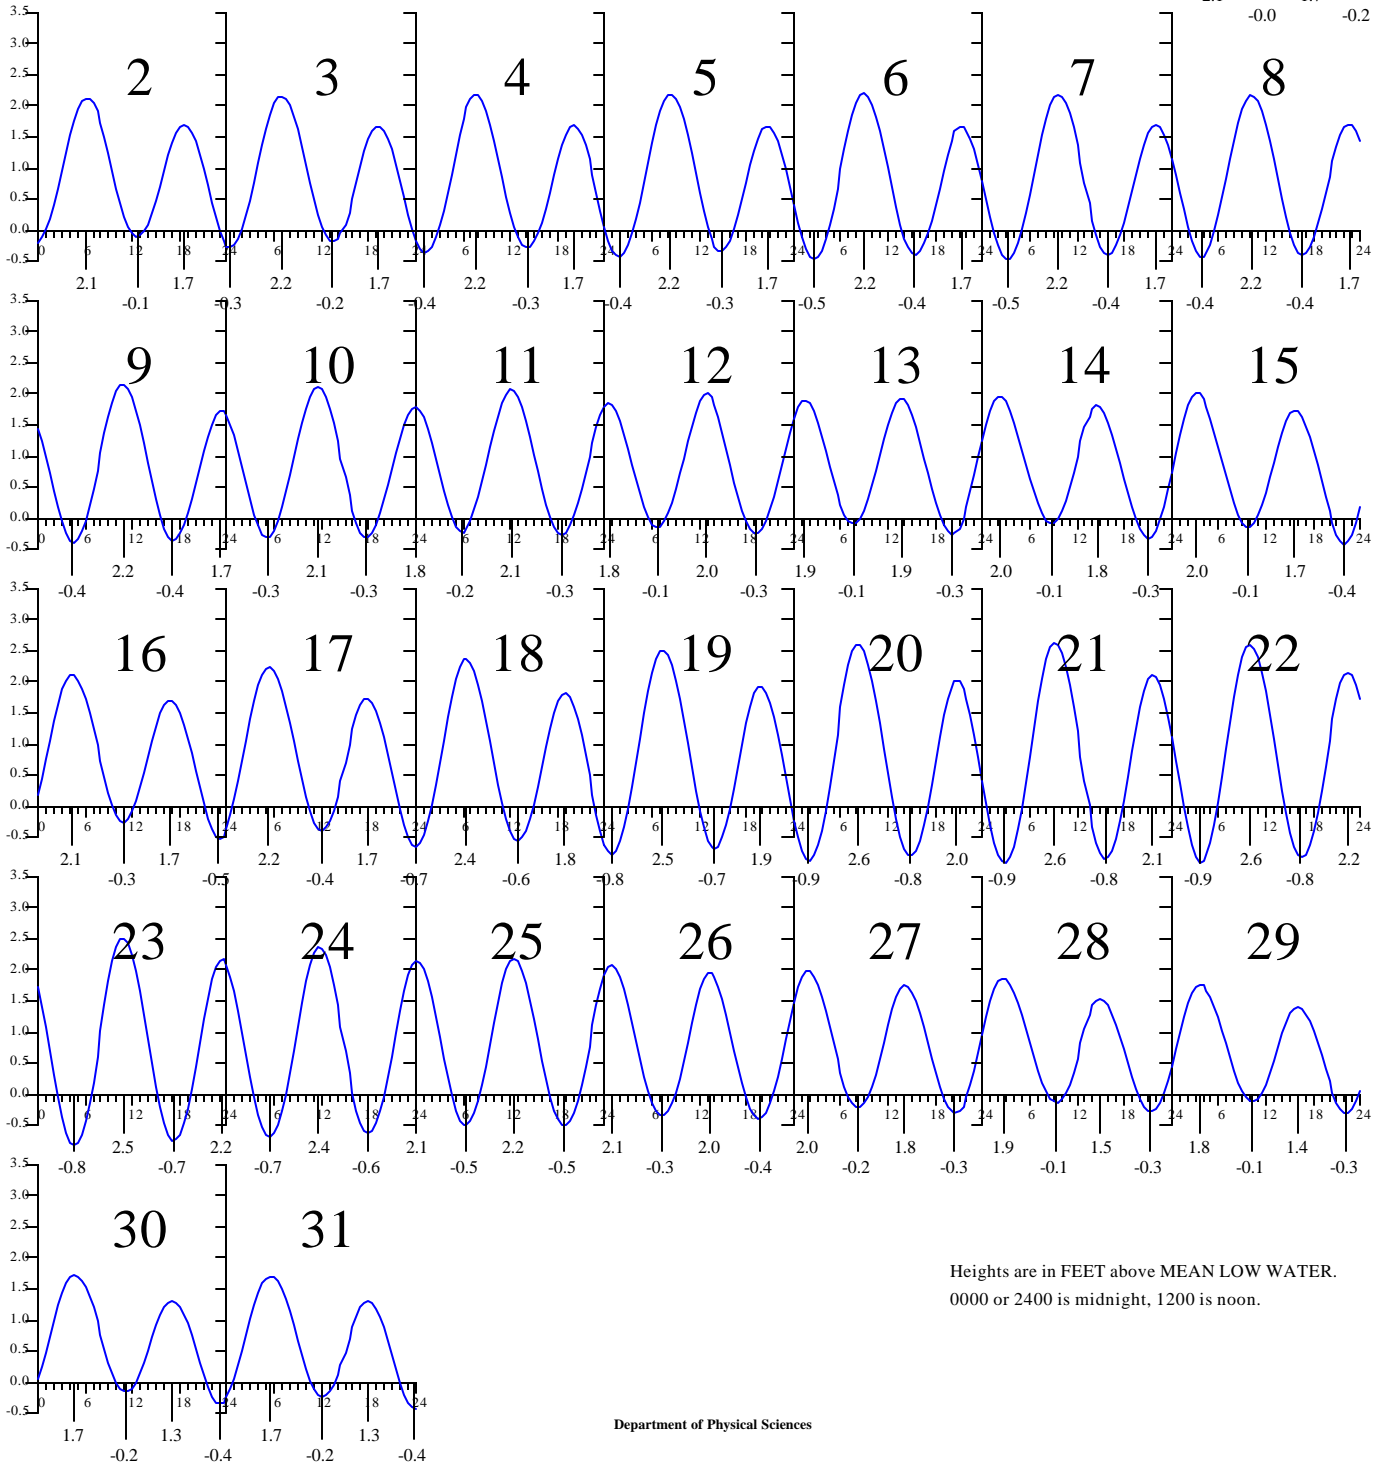

GLOUCESTER POINT, Virginia — Jan 2000

EASTERN STANDARD TIME.

Sunday

Monday

Tuesday

Wednesday

Thursday

Friday

Saturday

Heights are in FEET above MEAN LOW WATER.
0000 or 2400 is midnight, 1200 is noon.